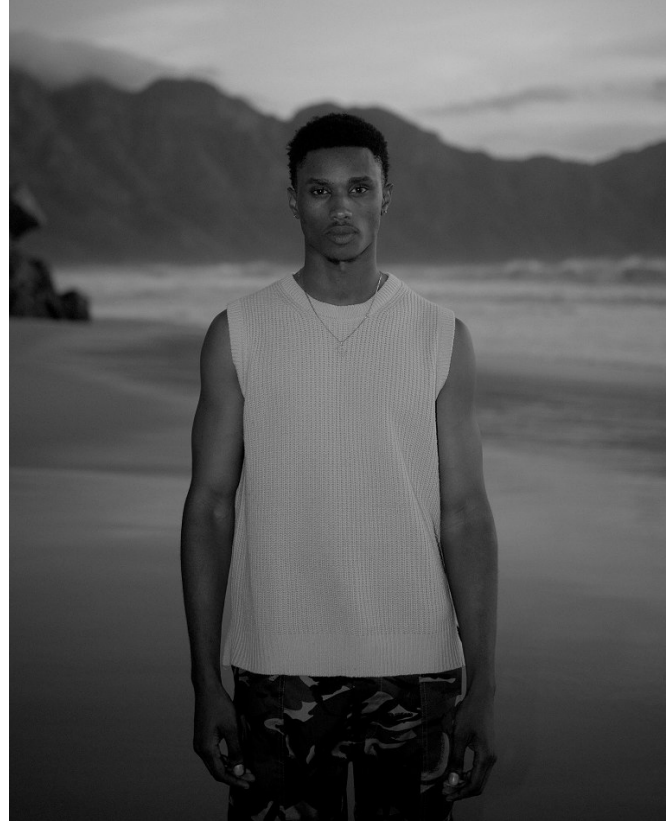

BOSS MODELS

DURBAN

AKEEM LION

Height: 181cm Chest: 93cm Waist: 79cm Shoe: 10 UK Hair: Black Eyes: Brown

BOSS MODELS

DURBAN

AKEEM LION

Height: 181cm Chest: 93cm Waist: 79cm Shoe: 10 UK Hair: Black Eyes: Brown

BOSS MODELS

DURBAN

AKEEM LION

Height: 181cm Chest: 93cm Waist: 79cm Shoe: 10 UK Hair: Black Eyes: Brown