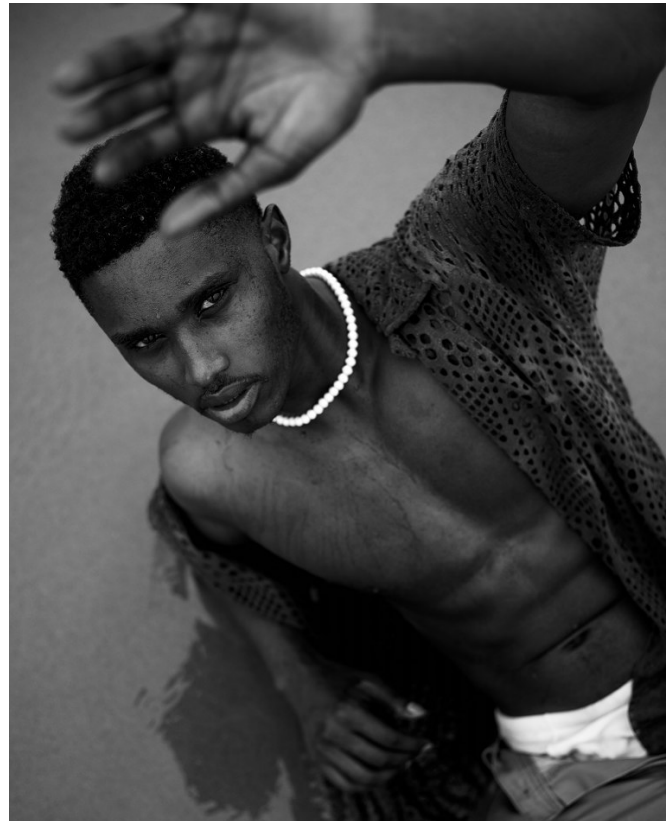

BOSS MODELS

DURBAN

AKEEM LION

Height: 181cm Chest: 93cm Waist: 79cm Shoe: 10 UK Hair: Black Eyes: Brown

BOSS MODELS

DURBAN

AKEEM LION

Height: 181cm Chest: 93cm Waist: 79cm Shoe: 10 UK Hair: Black Eyes: Brown

BOSS MODELS

DURBAN

AKEEM LION

Height: 181cm Chest: 93cm Waist: 79cm Shoe: 10 UK Hair: Black Eyes: Brown