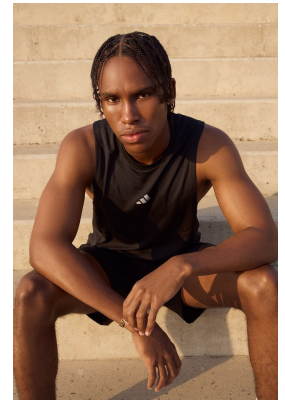

BOSS MODELS

DURBAN

SIZWE NKOSI

Chest: 95cm Waist: 77cm Shoe: 11 UK Hair: Black Eyes: Black

BOSS MODELS

DURBAN

SIZWE NKOSI

Chest: 95cm Waist: 77cm Shoe: 11 UK Hair: Black Eyes: Black