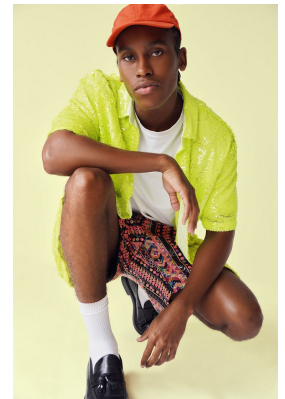

BOSS MODELS

DURBAN

SIZWE NKOSI

Chest: 95cm Waist: 77cm Shoe: 11 UK Hair: Black Eyes: Black

BOSS MODELS

DURBAN

SIZWE NKOSI

Chest: 95cm Waist: 77cm Shoe: 11 UK Hair: Black Eyes: Black