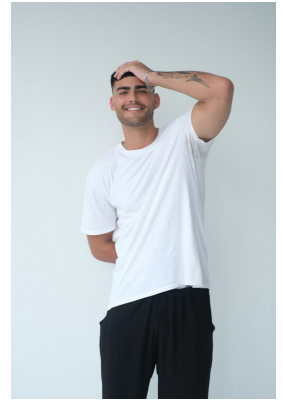

BOSS MODELS

DURBAN

TYLER LEVARELLI

Height: 190cm Chest: 110cm Waist: 82cm Shoe: 10 UK Hair: Dark Brown Eyes: Green