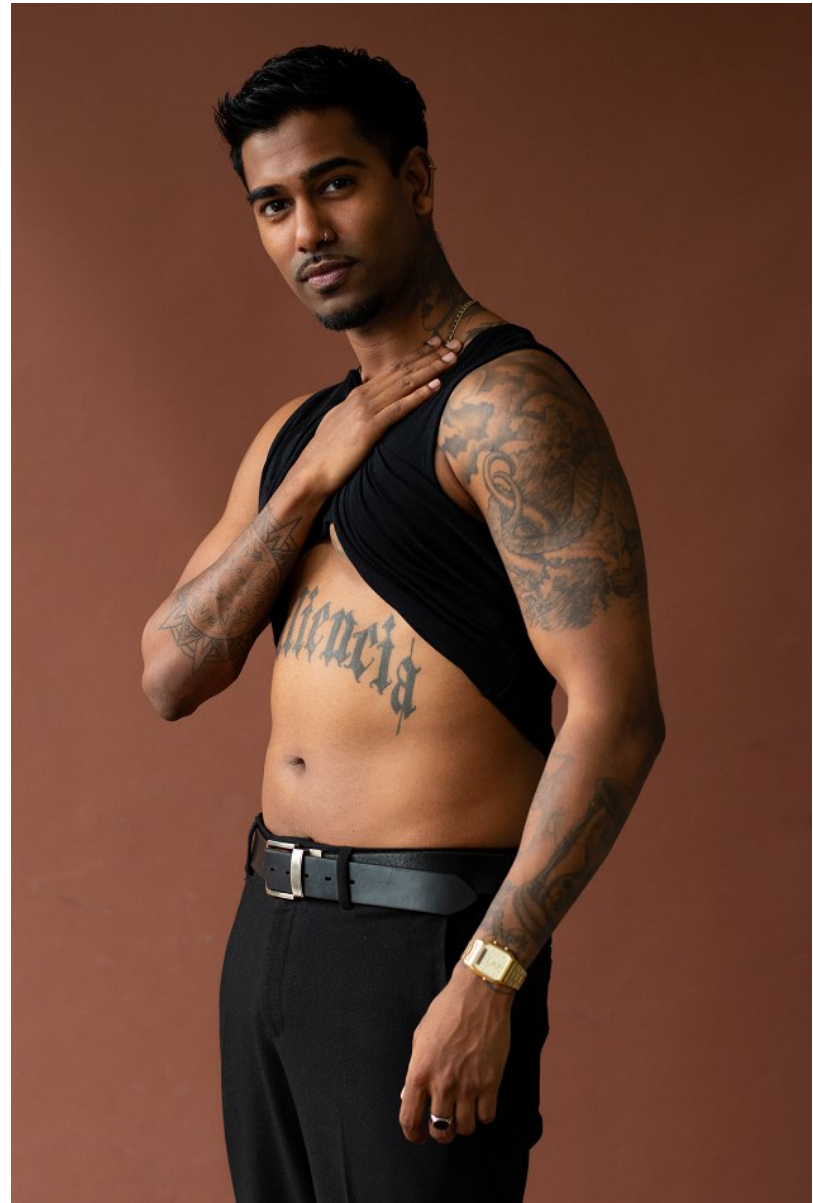

BOSS MODELS

DURBAN

KAELIN GOVENDER

Height: 175cm Shoe: 7 UK Hair: Black Eyes: Brown

BOSS MODELS

DURBAN

KAELIN GOVENDER

Height: 175cm Shoe: 7 UK Hair: Black Eyes: Brown

BOSS MODELS

DURBAN

KAELIN GOVENDER

Height: 175cm Shoe: 7 UK Hair: Black Eyes: Brown