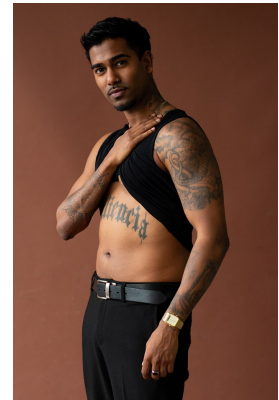

BOSS MODELS

DURBAN

KAELIN GOVENDER

Height: 175cm Shoe: 7 UK Hair: Black Eyes: Brown