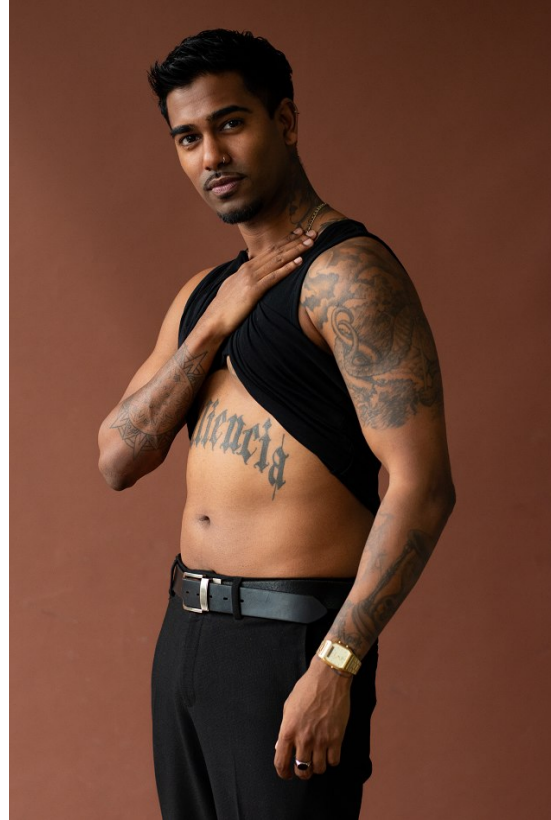

# BOSS MODELS

DURBAN

KAELIN GOVENDER

Height: 175cm Shoe: 7 UK Hair: Black Eyes: Brown

# BOSS MODELS

DURBAN

**KAELIN GOVENDER**

Height: 175cm Shoe: 7 UK Hair: Black Eyes: Brown