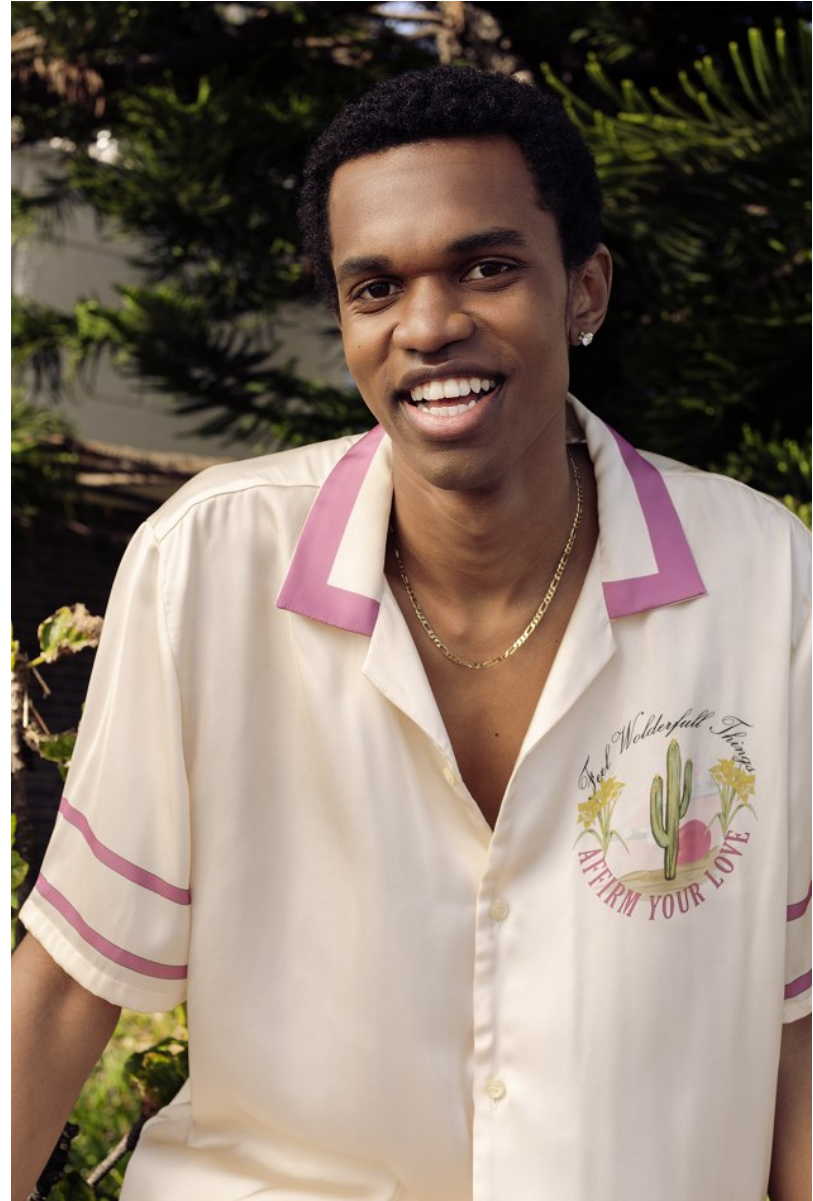

BOSS MODELS

DURBAN

LEE JACOBS

Height: 189cm Chest: 87cm Waist: 78cm Shoe: 9 UK Hair: Black Eyes: Brown

BOSS MODELS

DURBAN

LEE JACOBS

Height: 189cm Chest: 87cm Waist: 78cm Shoe: 9 UK Hair: Black Eyes: Brown