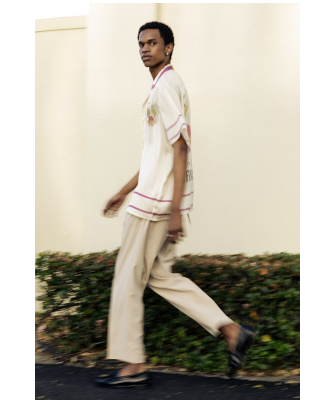

BOSS MODELS

DURBAN

LEE JACOBS

Height: 189cm Chest: 87cm Waist: 78cm Shoe: 9 UK Hair: Black Eyes: Brown