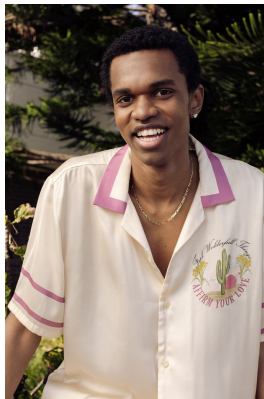

BOSS MODELS

DURBAN

LEE JACOBS

Height: 189cm Chest: 87cm Waist: 78cm Shoe: 9 UK Hair: Black Eyes: Brown