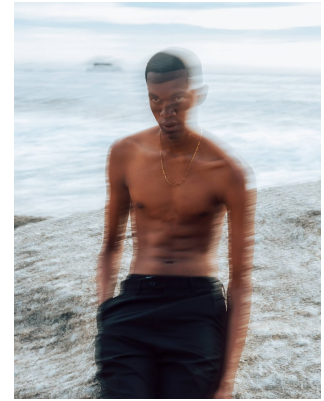

BOSS MODELS

DURBAN

LEE JACOBS

Height: 189cm Chest: 87cm Waist: 78cm Shoe: 9 UK Hair: Black Eyes: Brown