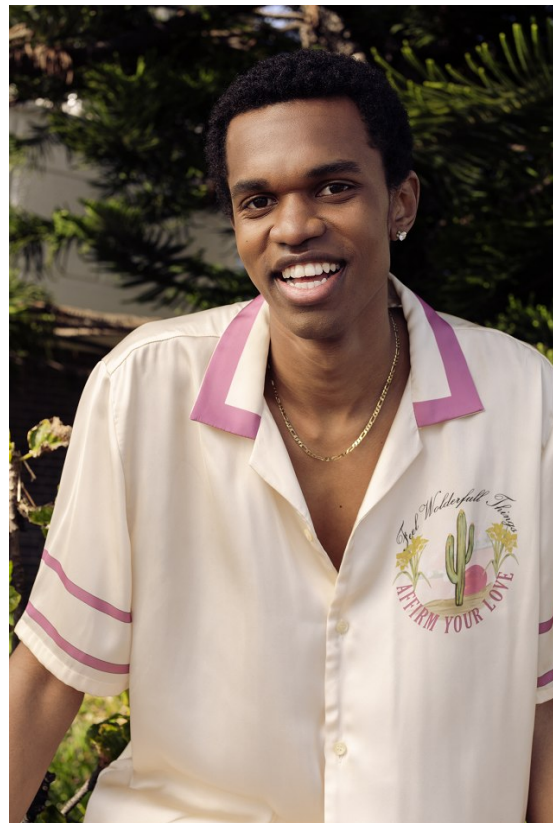

BOSS MODELS

DURBAN

LEE JACOBS

Height: 189cm Chest: 87cm Waist: 78cm Shoe: 9 UK Hair: Black Eyes: Brown