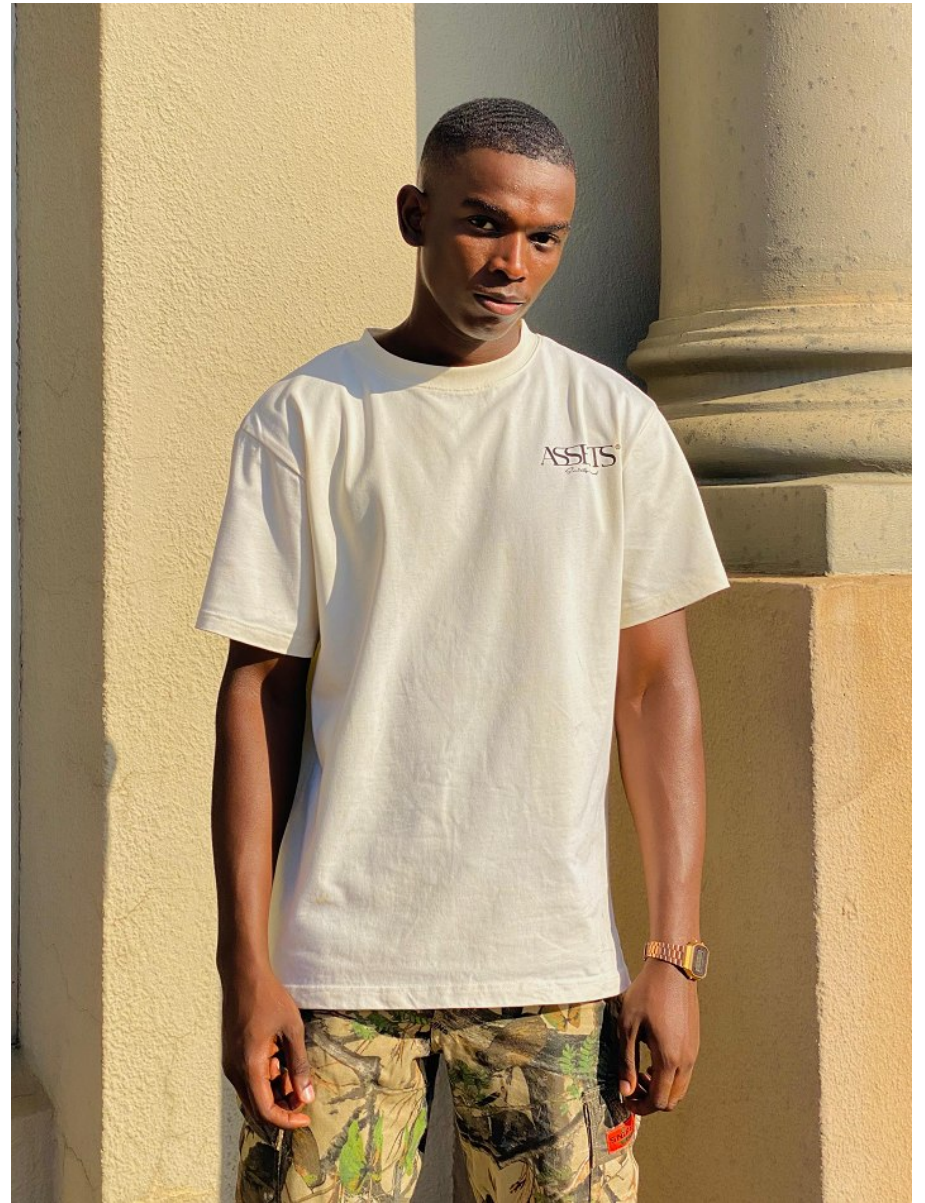

BOSS MODELS

DURBAN

NKUNZI

Height: 180cm Chest: 98cm Waist: 80cm Shoe: 9 UK Hair: Black Eyes: Black

BOSS MODELS

DURBAN

NKUNZI

Height: 180cm Chest: 98cm Waist: 80cm Shoe: 9 UK Hair: Black Eyes: Black