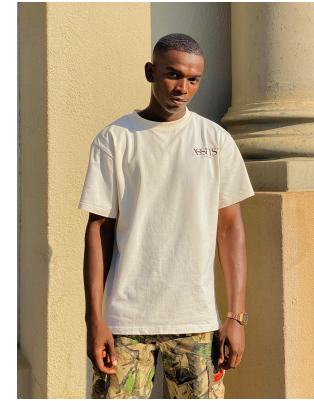

BOSS MODELS

DURBAN

NKUNZI

Height: 180cm Chest: 98cm Waist: 80cm Shoe: 9 UK Hair: Black Eyes: Black