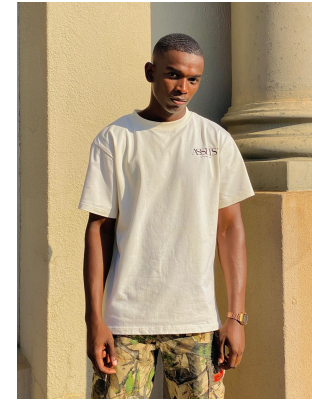

BOSS MODELS

DURBAN

NKUNZI

Height: 180cm Chest: 98cm Waist: 80cm Shoe: 9 UK Hair: Black Eyes: Black