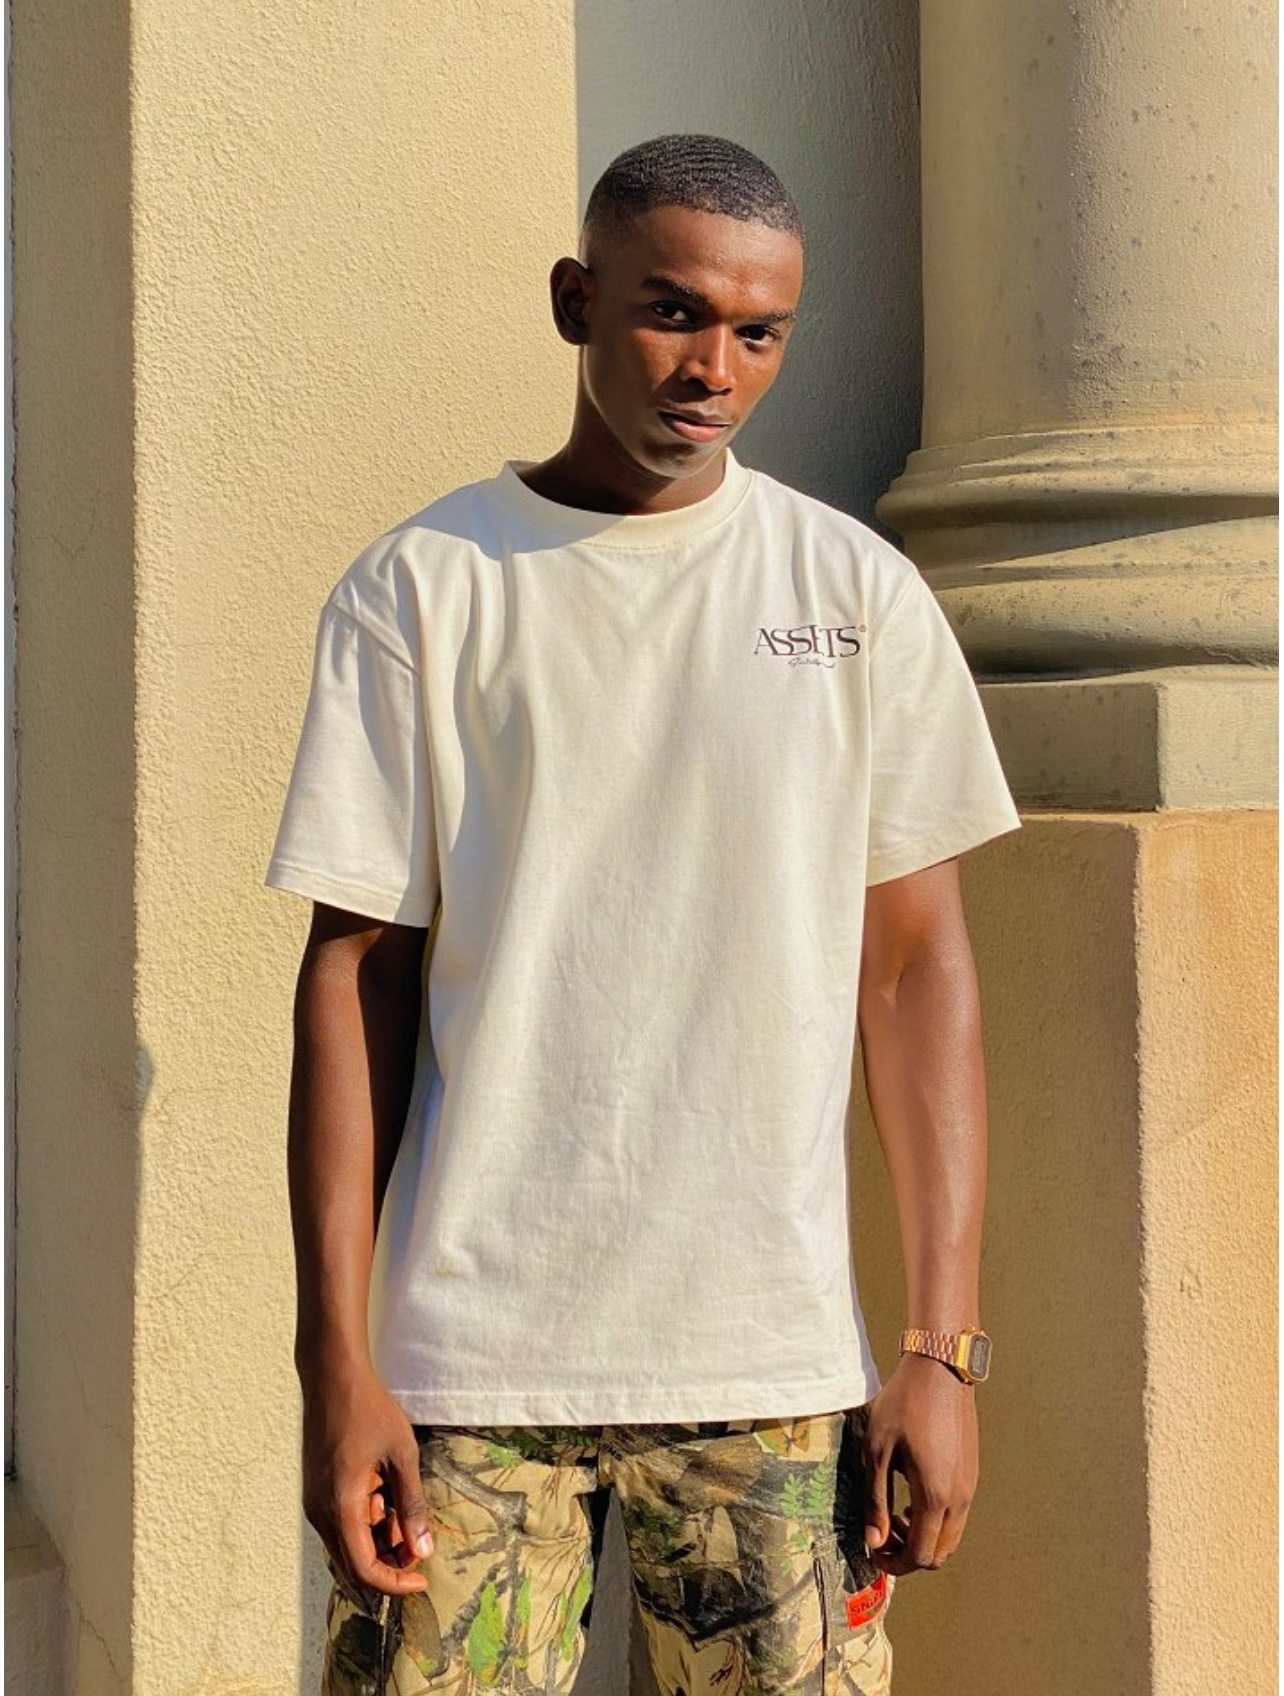

BOSS MODELS

DURBAN

NKUNZI

Height: 180cm Chest: 98cm Waist: 80cm Shoe: 9 UK Hair: Black Eyes: Black

BOSS MODELS

DURBAN

NKUNZI

Height: 180cm Chest: 98cm Waist: 80cm Shoe: 9 UK Hair: Black Eyes: Black

BOSS MODELS

DURBAN

NKUNZI

Height: 180cm Chest: 98cm Waist: 80cm Shoe: 9 UK Hair: Black Eyes: Black