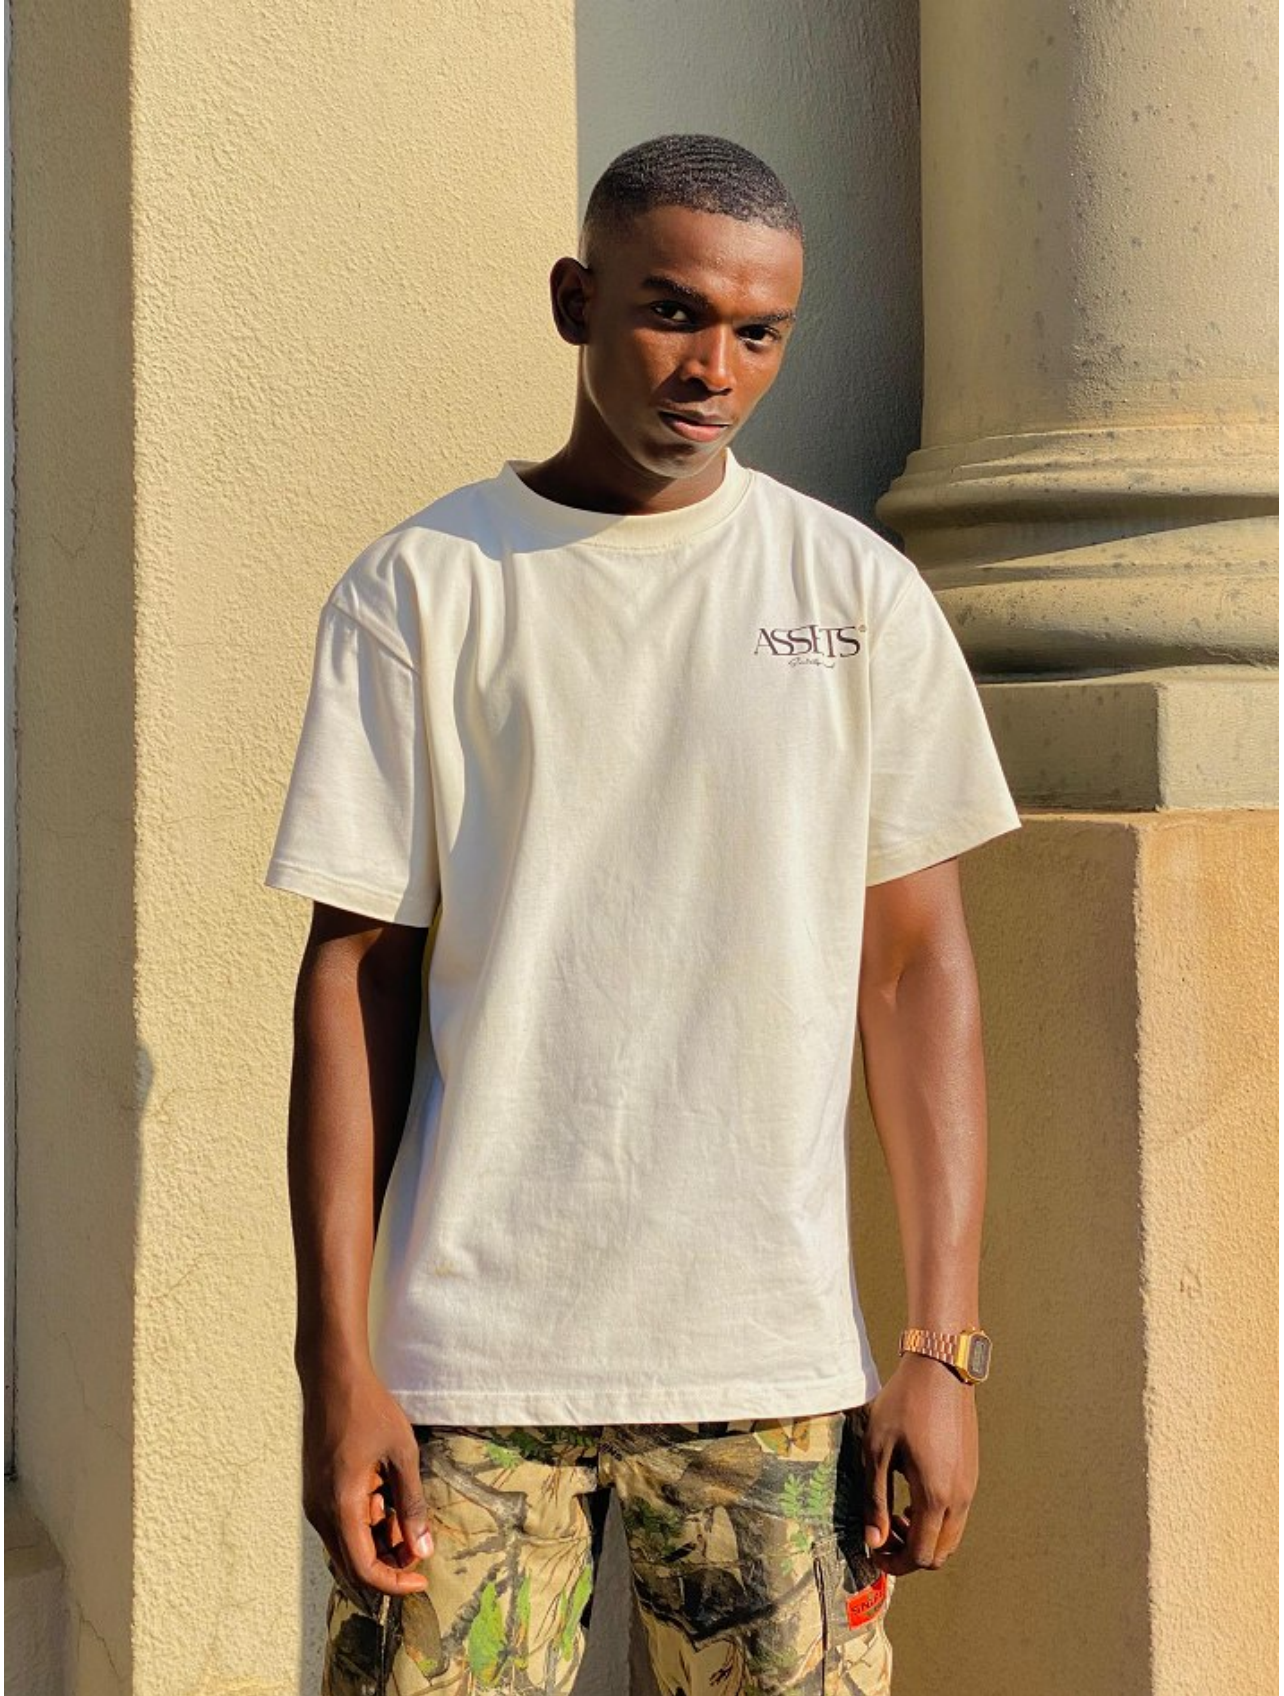

# BOSS MODELS

DURBAN

NKUNZI

Height: 180cm Chest: 98cm Waist: 80cm Shoe: 9 UK Hair: Black Eyes: Black