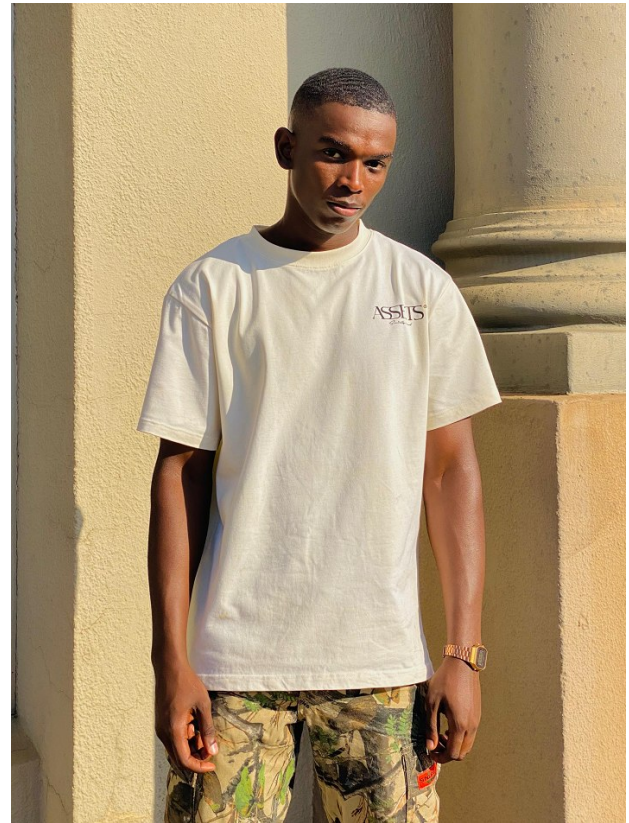

# BOSS MODELS

DURBAN

NKUNZI

Height: 180cm Chest: 98cm Waist: 80cm Shoe: 9 UK Hair: Black Eyes: Black