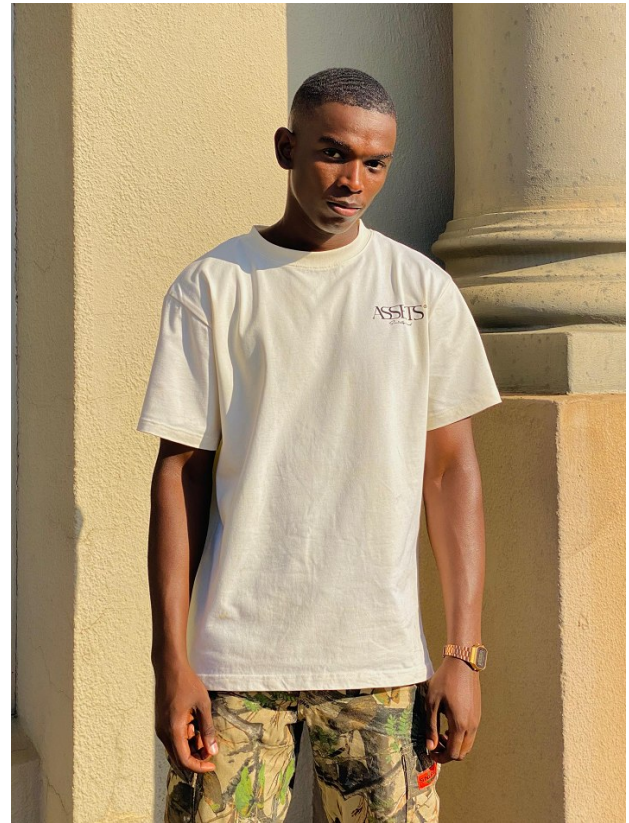

BOSS MODELS

DURBAN

NKUNZI

Height: 180cm Chest: 98cm Waist: 80cm Shoe: 9 UK Hair: Black Eyes: Black