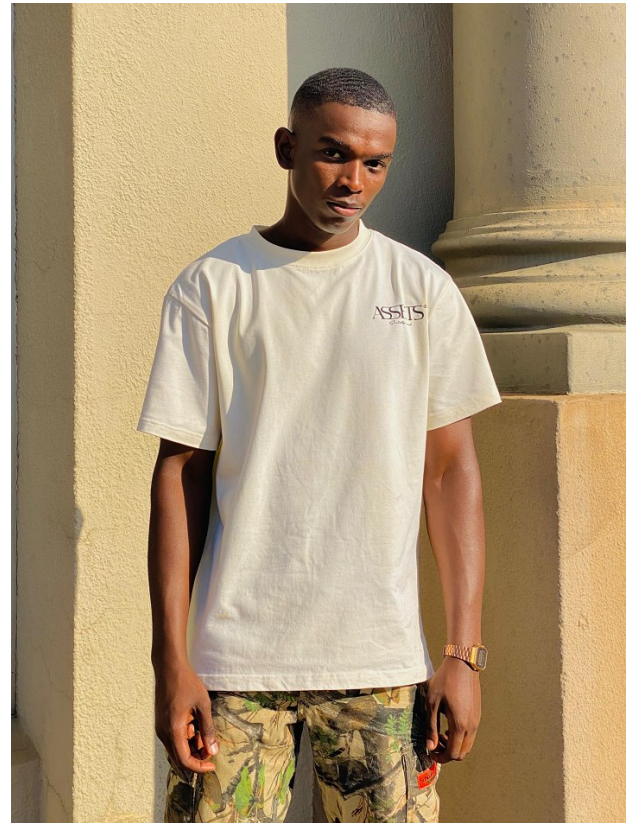

BOSS MODELS

DURBAN

NKUNZI

Height: 180cm Chest: 98cm Waist: 80cm Shoe: 9 UK Hair: Black Eyes: Black