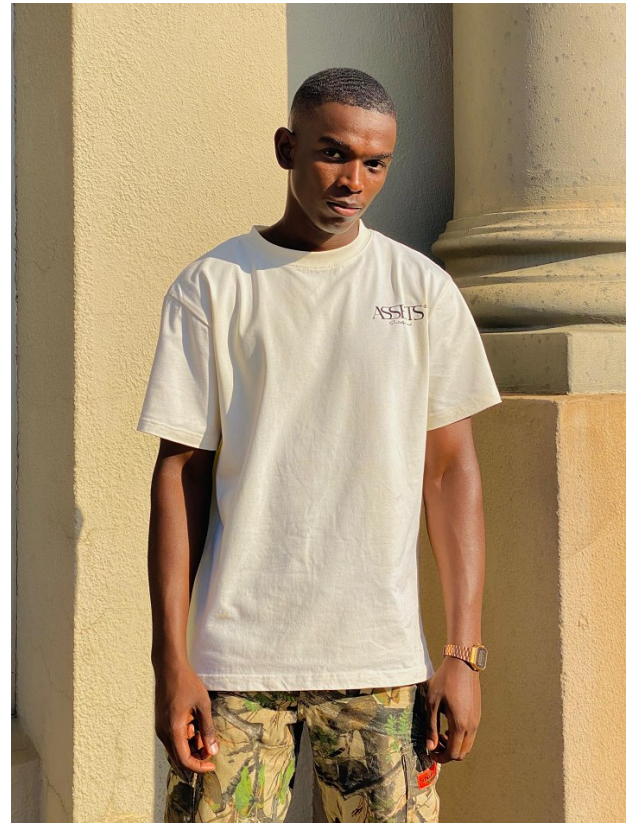

# BOSS MODELS

DURBAN

NKUNZI

Height: 180cm Chest: 98cm Waist: 80cm Shoe: 9 UK Hair: Black Eyes: Black