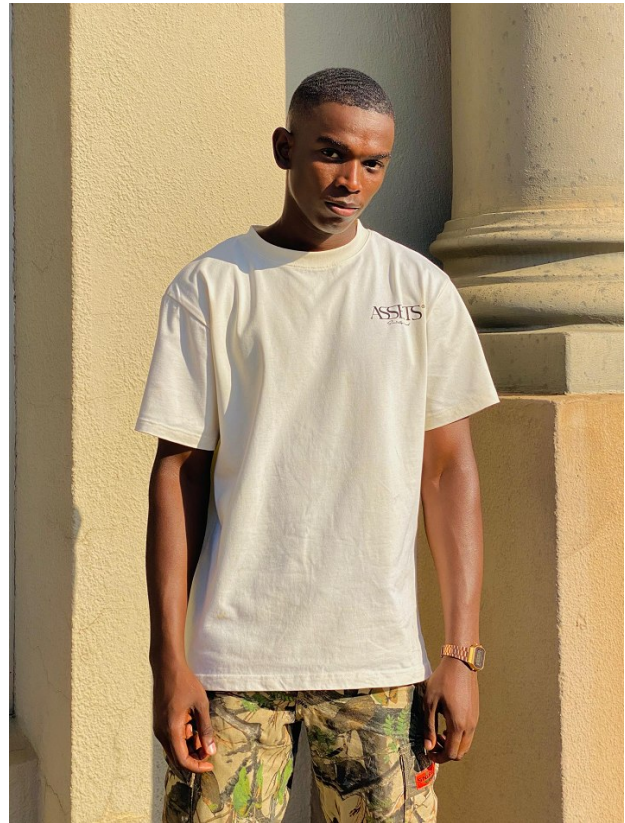

# BOSS MODELS

DURBAN

NKUNZI

Height: 180cm Chest: 98cm Waist: 80cm Shoe: 9 UK Hair: Black Eyes: Black