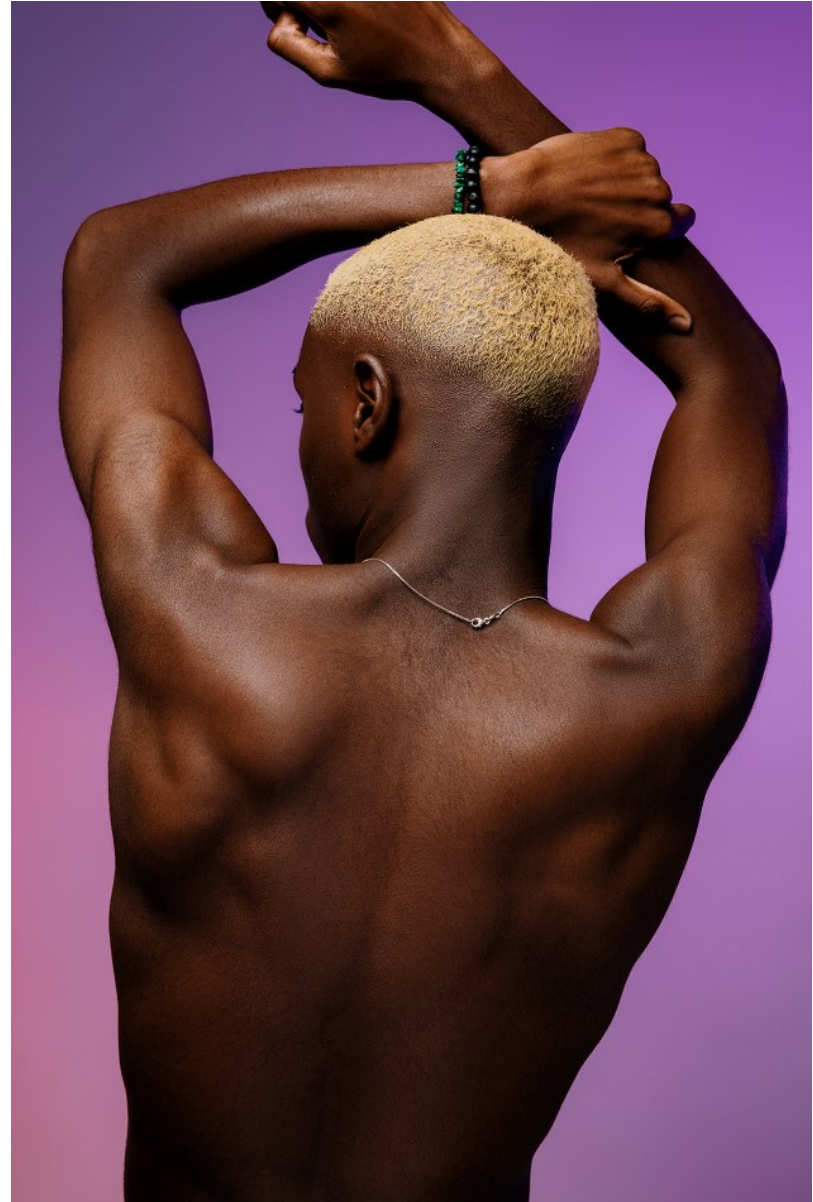

BOSS MODELS

DURBAN

MELO AGBOHLA

Height: 174cm Chest: 49cm Waist: 68cm Shoe: 8 UK Hair: Black Eyes: Black