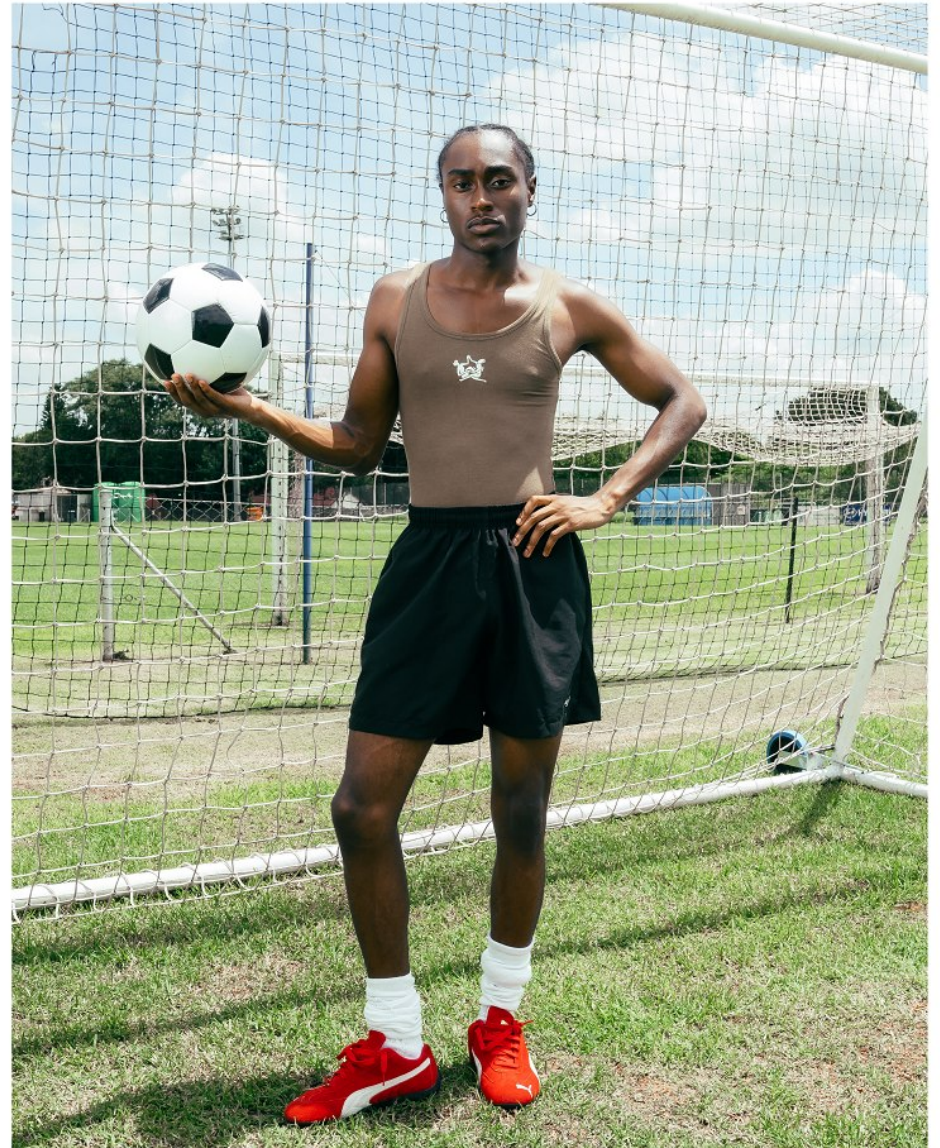

BOSS MODELS

DURBAN

MELO AGBOHLA

Height: 174cm Chest: 49cm Waist: 68cm Shoe: 8 UK Hair: Black Eyes: Black