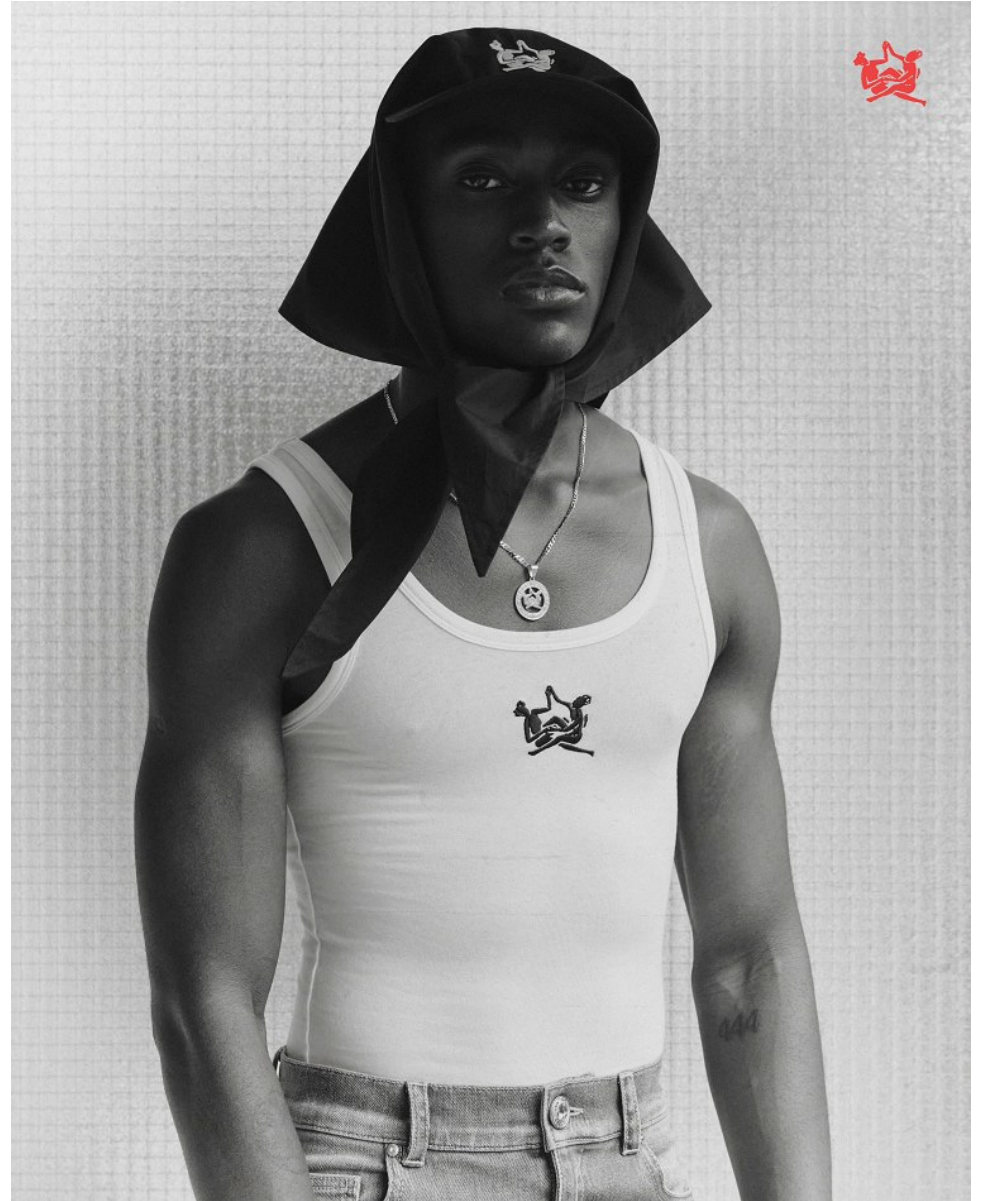

# BOSS MODELS

DURBAN

MELO AGBOHLA

Height: 174cm Chest: 49cm Waist: 68cm Shoe: 8 UK Hair: Black Eyes: Black