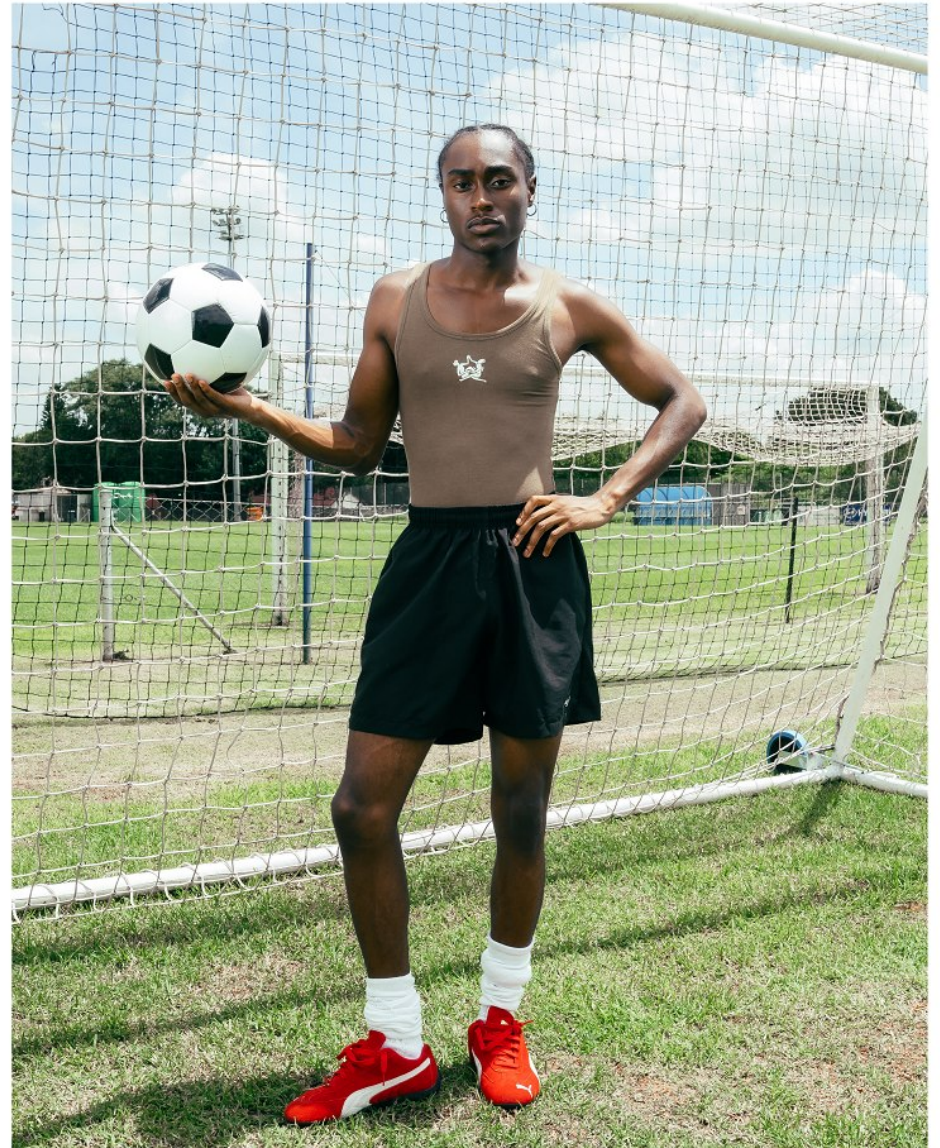

BOSS MODELS

DURBAN

MELO AGBOHLA

Height: 174cm Chest: 49cm Waist: 68cm Shoe: 8 UK Hair: Black Eyes: Black

BOSS MODELS

DURBAN

MELO AGBOHLA

Height: 174cm Chest: 49cm Waist: 68cm Shoe: 8 UK Hair: Black Eyes: Black