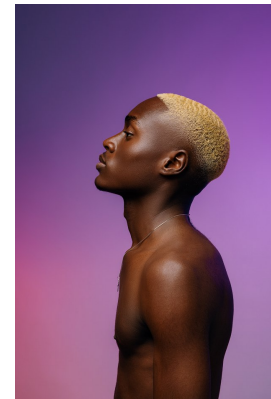

# BOSS MODELS

DURBAN

## MELO AGBOHLA

Height: 174cm Chest: 49cm Waist: 68cm Shoe: 8 UK Hair: Black Eyes: Black