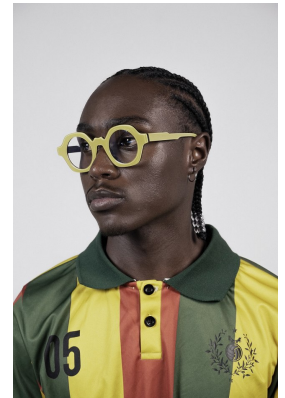

# BOSS MODELS

DURBAN

## MELO AGBOHLA

Height: 174cm Chest: 49cm Waist: 68cm Shoe: 8 UK Hair: Black Eyes: Black