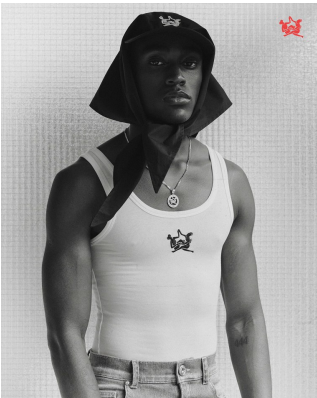

# BOSS MODELS

DURBAN

## MELO AGBOHLA

Height: 174cm Chest: 49cm Waist: 68cm Shoe: 8 UK Hair: Black Eyes: Black