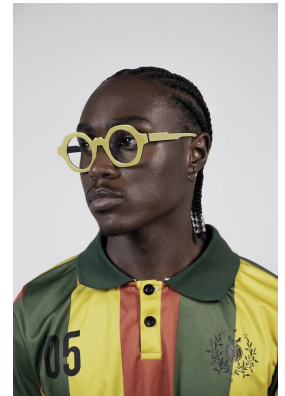

# BOSS MODELS

DURBAN

## MELO AGBOHLA

Height: 174cm Chest: 49cm Waist: 68cm Shoe: 8 UK Hair: Black Eyes: Black