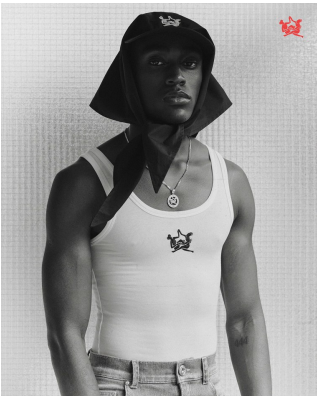

# BOSS MODELS

DURBAN

## MELO AGBOHLA

Height: 174cm Chest: 49cm Waist: 68cm Shoe: 8 UK Hair: Black Eyes: Black