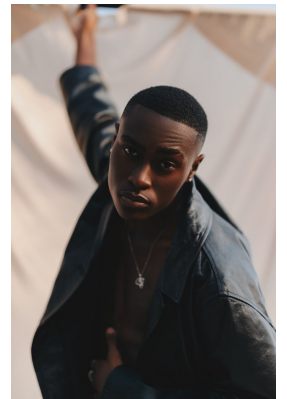

# BOSS MODELS

DURBAN

## MELO AGBOHLA

Height: 174cm Chest: 49cm Waist: 68cm Shoe: 8 UK Hair: Black Eyes: Black