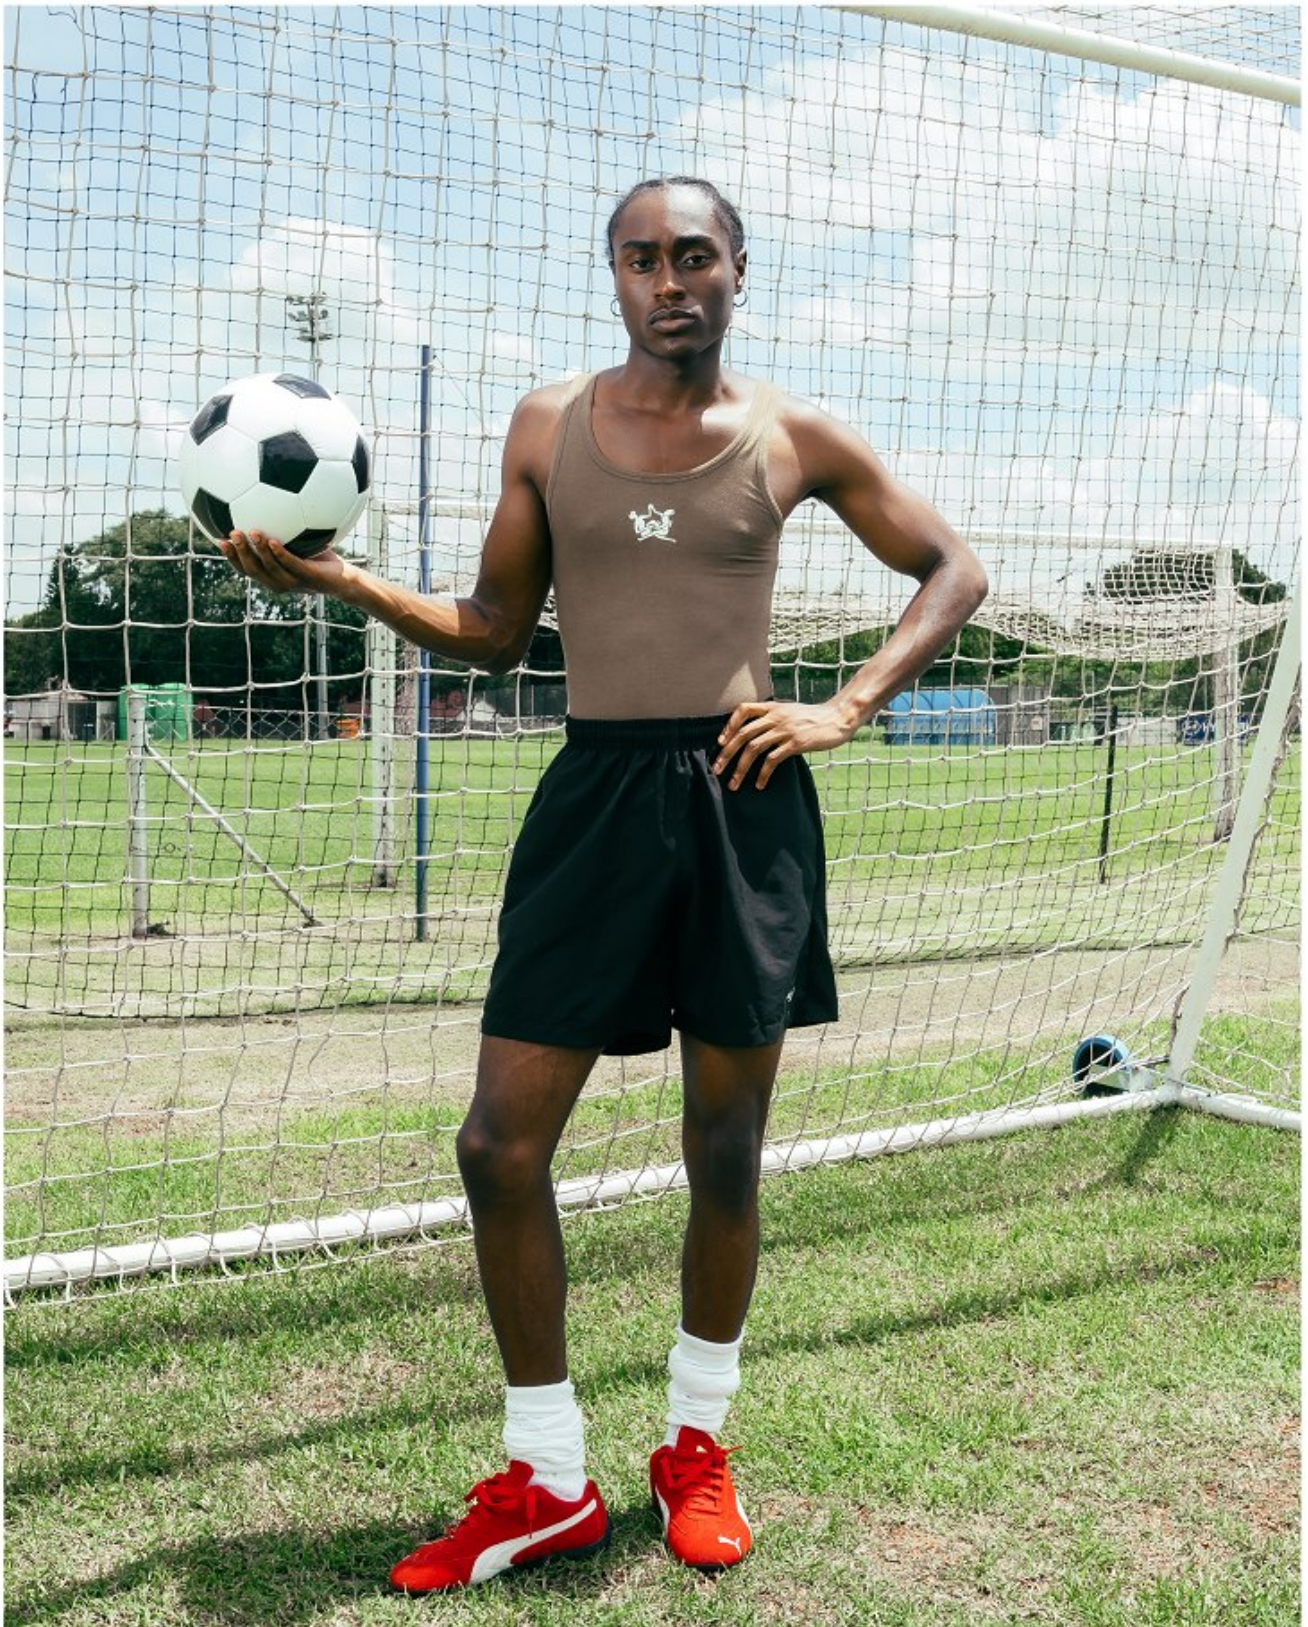

BOSS MODELS

DURBAN

MELO AGBOHLA

Height: 174cm Chest: 49cm Waist: 68cm Shoe: 8 UK Hair: Black Eyes: Black

BOSS MODELS

DURBAN

MELO AGBOHLA

Height: 174cm Chest: 49cm Waist: 68cm Shoe: 8 UK Hair: Black Eyes: Black