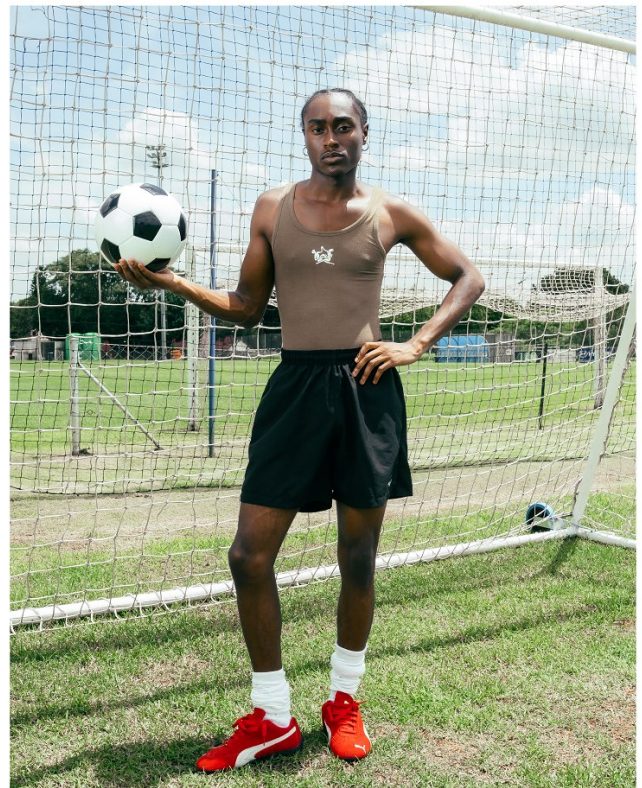

BOSS MODELS

DURBAN

MELO AGBOHLA

Height: 174cm Chest: 49cm Waist: 68cm Shoe: 8 UK Hair: Black Eyes: Black

BOSS MODELS

DURBAN

MELO AGBOHLA

Height: 174cm Chest: 49cm Waist: 68cm Shoe: 8 UK Hair: Black Eyes: Black