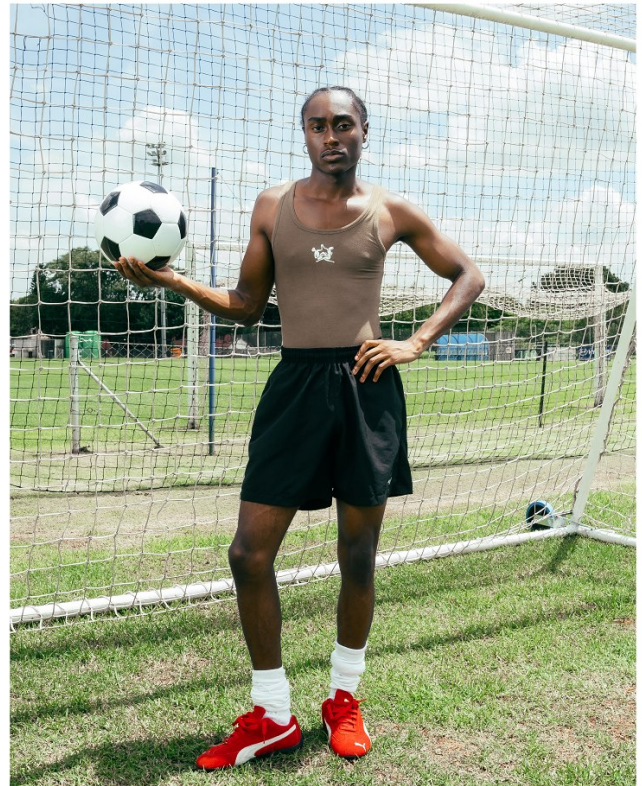

BOSS MODELS

DURBAN

MELO AGBOHLA

Height: 174cm Chest: 49cm Waist: 68cm Shoe: 8 UK Hair: Black Eyes: Black

BOSS MODELS

DURBAN

MELO AGBOHLA

Height: 174cm Chest: 49cm Waist: 68cm Shoe: 8 UK Hair: Black Eyes: Black