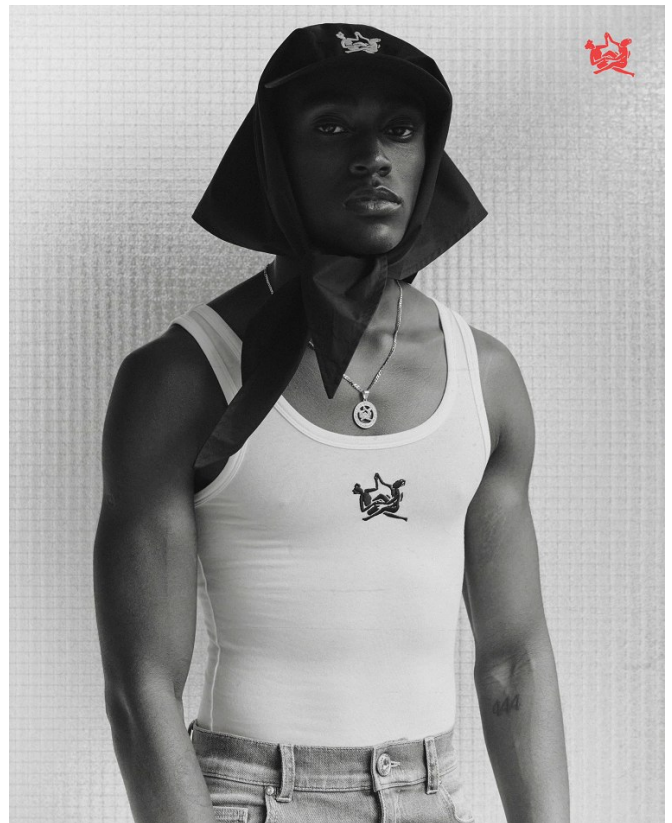

# BOSS MODELS

DURBAN

MELO AGBOHLA

Height: 174cm Chest: 49cm Waist: 68cm Shoe: 8 UK Hair: Black Eyes: Black