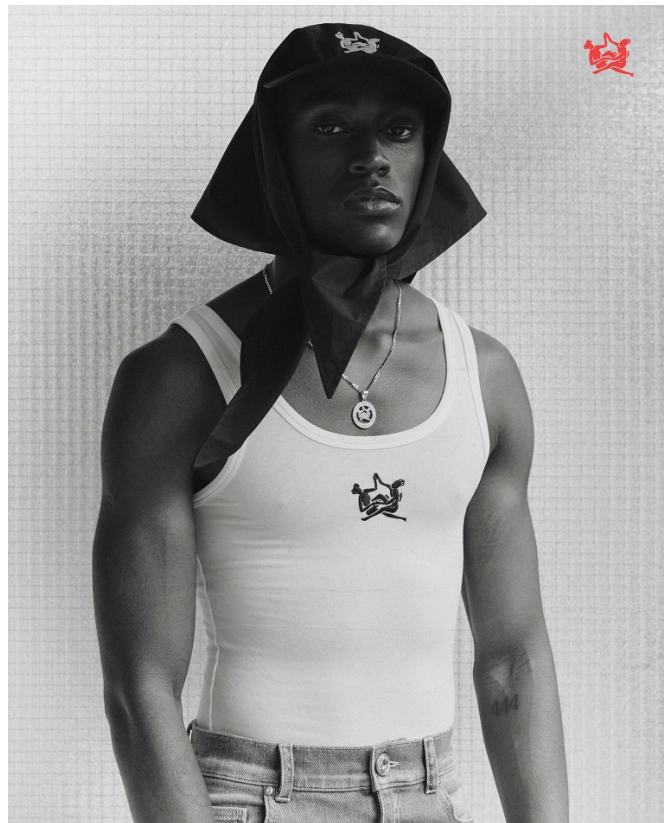

# BOSS MODELS

DURBAN

MELO AGBOHLA

Height: 174cm Chest: 49cm Waist: 68cm Shoe: 8 UK Hair: Black Eyes: Black