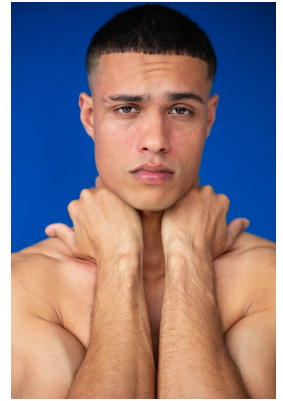

# BOSS MODELS

DURBAN

BRETT PILLAY

Height: 186cm Chest: 91cm Waist: 80cm Shoe: 9 UK Hair: Black Eyes: Dark Brown

# BOSS MODELS

DURBAN

## BRETT PILLAY

Height: 186cm Chest: 91cm Waist: 80cm Shoe: 9 UK Hair: Black Eyes: Dark Brown