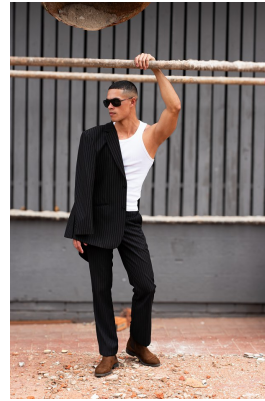

# BOSS MODELS

DURBAN

BRETT PILLAY

Height: 186cm Chest: 91cm Waist: 80cm Shoe: 9 UK Hair: Black Eyes: Dark Brown

# BOSS MODELS

DURBAN