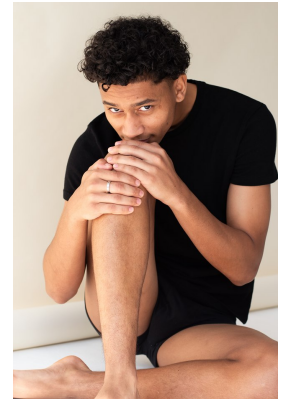

BOSS MODELS

DURBAN

GIFT NGWANE

Height: 179cm Shoe: 8.5 UK Hair: Black Eyes: Dark Brown

BOSS MODELS

DURBAN

GIFT NGWANE

Height: 179cm Shoe: 8.5 UK Hair: Black Eyes: Dark Brown

BOSS MODELS

DURBAN

GIFT NGWANE

Height: 179cm Shoe: 8.5 UK Hair: Black Eyes: Dark Brown