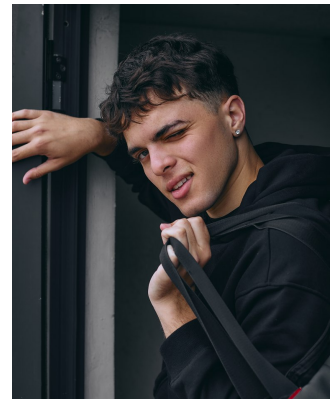

BOSS MODELS

DURBAN

MATTHEW CROWIE

Height: 185cm Chest: 101cm Waist: 90cm Shoe: 11 UK Hair: Brunette Eyes: Blue/Green

BOSS MODELS

DURBAN

MATTHEW CROWIE

Height: 185cm Chest: 101cm Waist: 90cm Shoe: 11 UK Hair: Brunette Eyes: Blue/Green