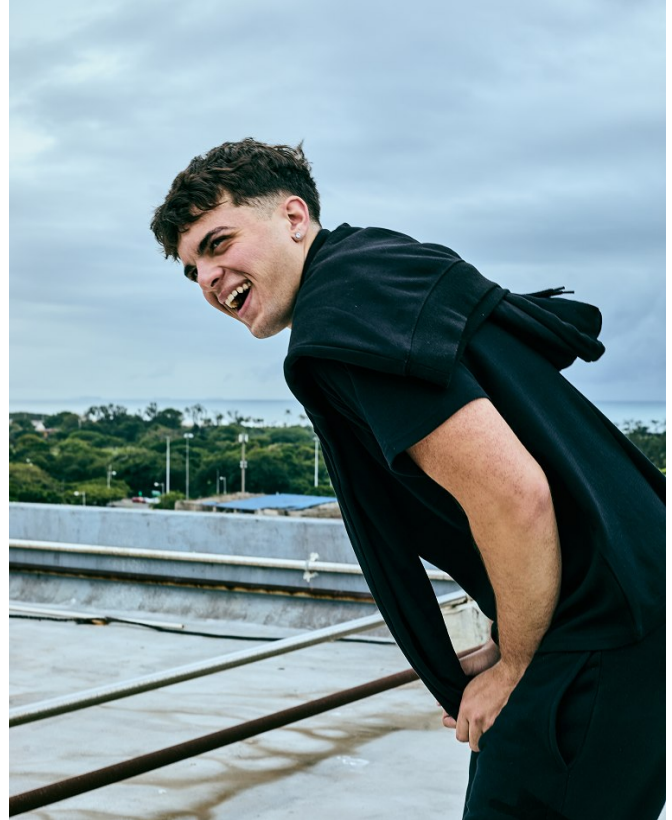

BOSS MODELS

DURBAN

MATTHEW CROWIE

Height: 185cm Chest: 101cm Waist: 90cm Shoe: 11 UK Hair: Brunette Eyes: Blue/Green