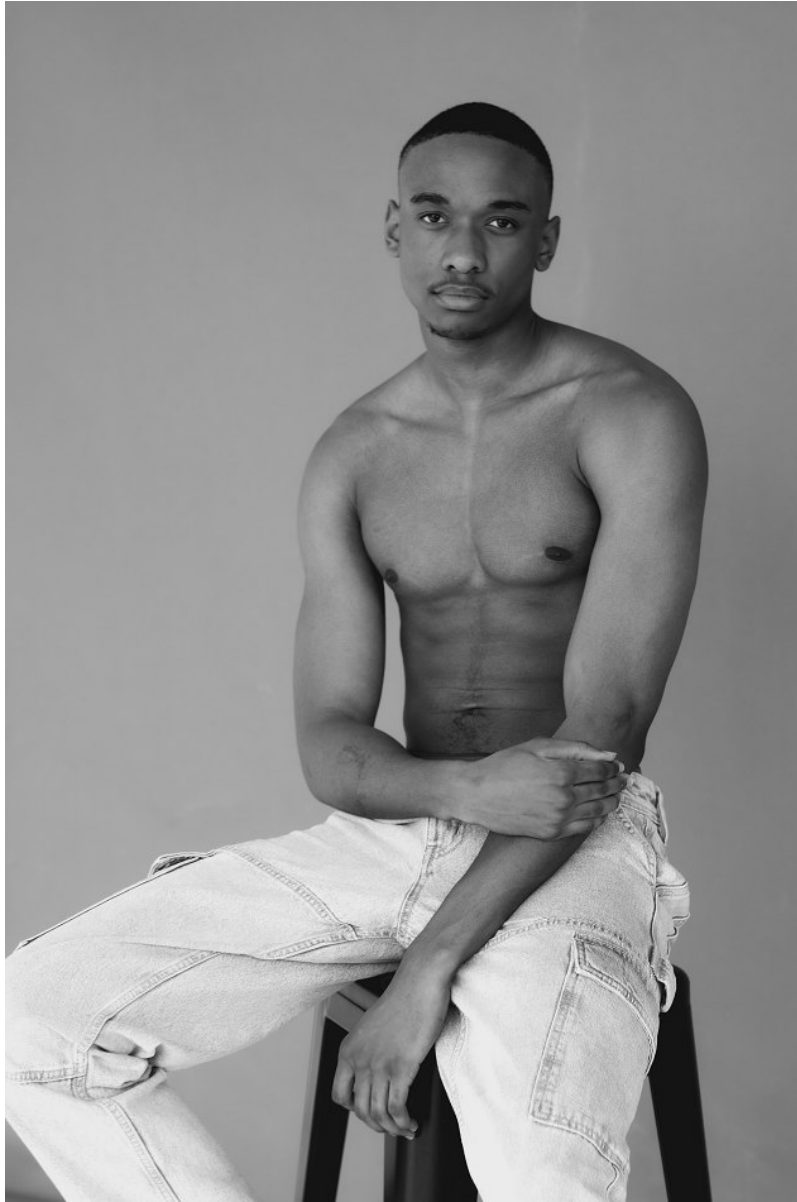

# BOSS MODELS

DURBAN

**LETHO NGIBA**

Height: 188cm Chest: 91cm Waist: 70cm Shoe: 11 UK Hair: Black Eyes: Black

# BOSS MODELS

DURBAN

LETHO NGIBA

Height: 188cm Chest: 91cm Waist: 70cm Shoe: 11 UK Hair: Black Eyes: Black