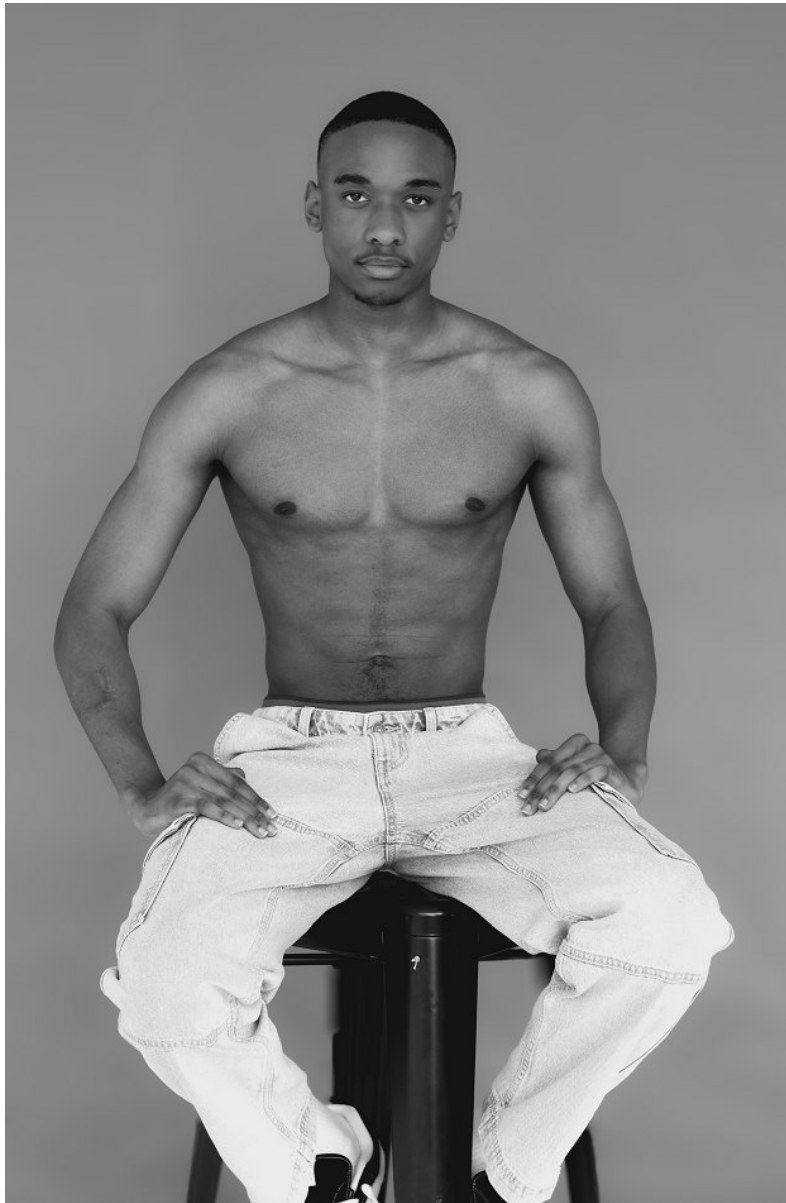

# BOSS MODELS

DURBAN

**LETHO NGIBA**

Height: 188cm Chest: 91cm Waist: 70cm Shoe: 11 UK Hair: Black Eyes: Black

# BOSS MODELS

DURBAN

LETHO NGIBA

Height: 188cm Chest: 91cm Waist: 70cm Shoe: 11 UK Hair: Black Eyes: Black