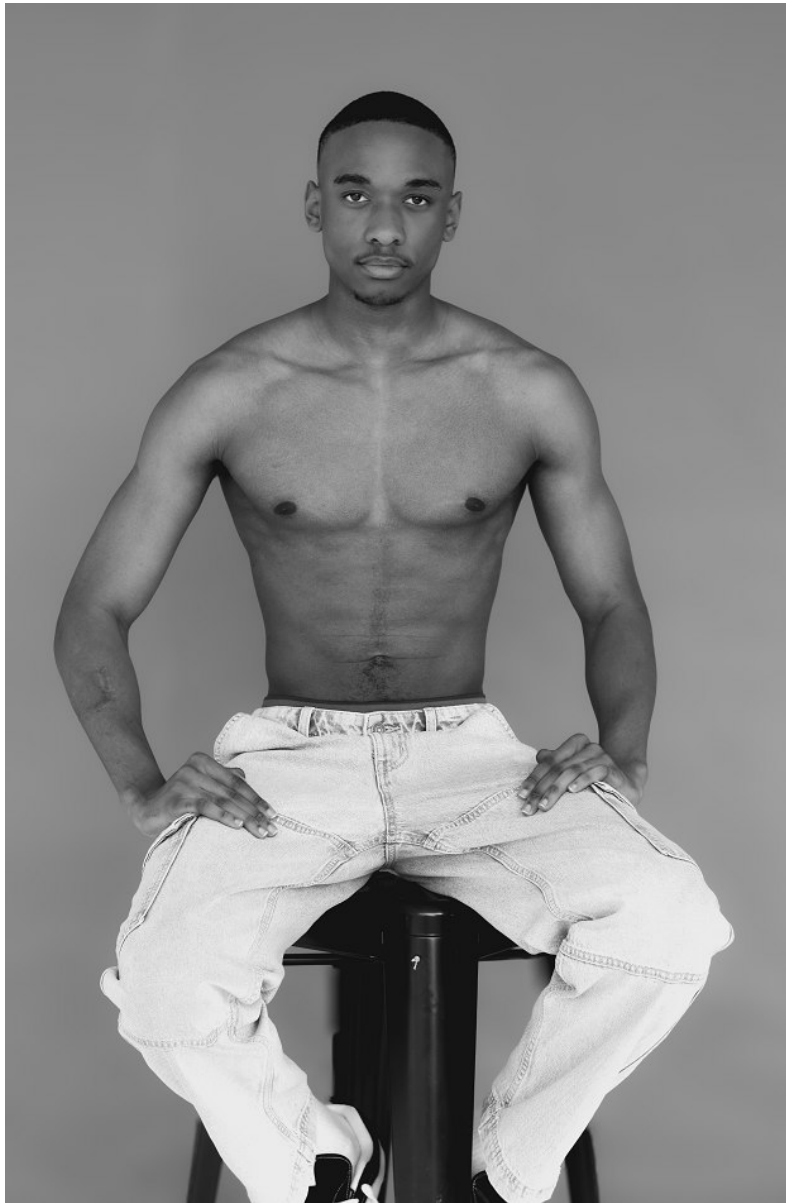

BOSS MODELS

DURBAN

LETHO NGIBA

Height: 188cm Chest: 91cm Waist: 70cm Shoe: 11 UK Hair: Black Eyes: Black

BOSS MODELS

DURBAN

LETHO NGIBA

Height: 188cm Chest: 91cm Waist: 70cm Shoe: 11 UK Hair: Black Eyes: Black