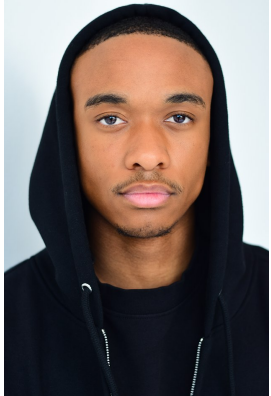

BOSS MODELS

DURBAN

LETHO NGIBA

Height: 188cm Chest: 91cm Waist: 70cm Shoe: 11 UK Hair: Black Eyes: Black