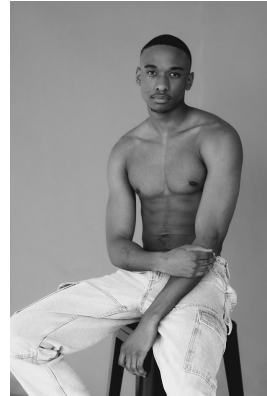

# BOSS MODELS

DURBAN

## LETHO NGIBA

Height: 188cm Chest: 91cm Waist: 70cm Shoe: 11 UK Hair: Black Eyes: Black