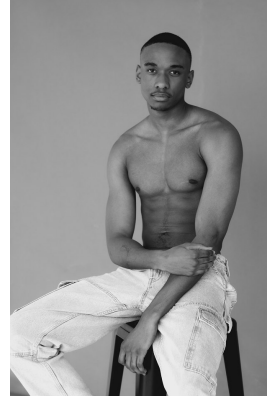

BOSS MODELS

DURBAN

LETHO NGIBA

Height: 188cm Chest: 91cm Waist: 70cm Shoe: 11 UK Hair: Black Eyes: Black