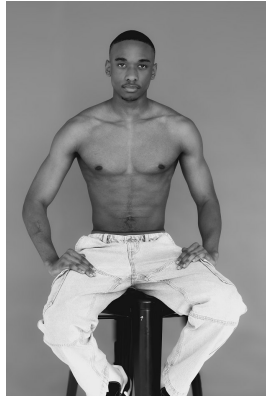

# BOSS MODELS

DURBAN

## LETHO NGIBA

Height: 188cm Chest: 91cm Waist: 70cm Shoe: 11 UK Hair: Black Eyes: Black