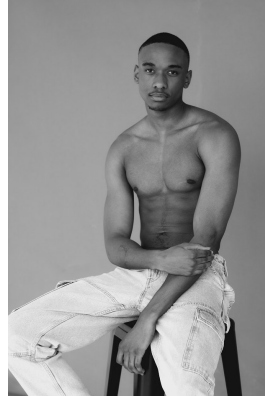

BOSS MODELS

DURBAN

LETHO NGIBA

Height: 188cm Chest: 91cm Waist: 70cm Shoe: 11 UK Hair: Black Eyes: Black