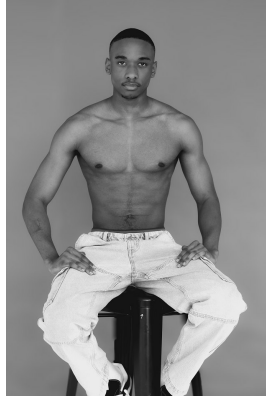

BOSS MODELS

DURBAN

LETHO NGIBA

Height: 188cm Chest: 91cm Waist: 70cm Shoe: 11 UK Hair: Black Eyes: Black