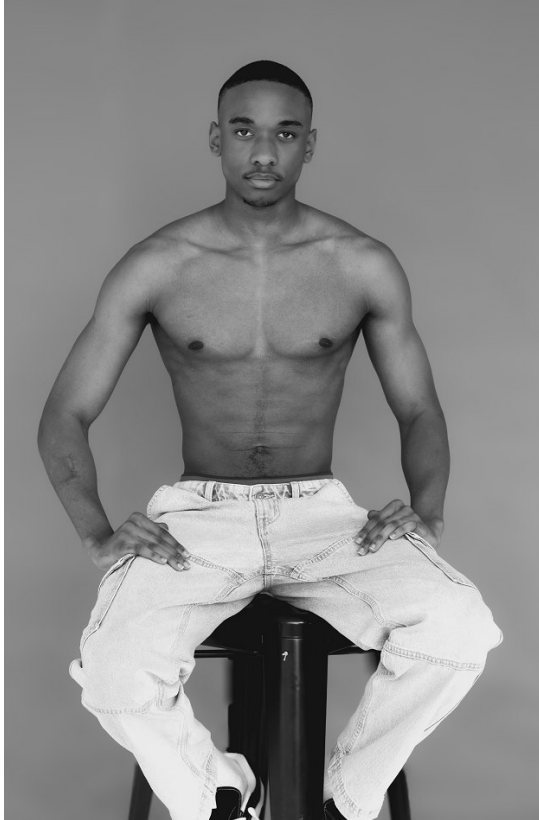

BOSS MODELS

DURBAN

LETHO NGIBA

Height: 188cm Chest: 91cm Waist: 70cm Shoe: 11 UK Hair: Black Eyes: Black

BOSS MODELS

DURBAN

LETHO NGIBA

Height: 188cm Chest: 91cm Waist: 70cm Shoe: 11 UK Hair: Black Eyes: Black

BOSS MODELS

DURBAN

LETHO NGIBA

Height: 188cm Chest: 91cm Waist: 70cm Shoe: 11 UK Hair: Black Eyes: Black