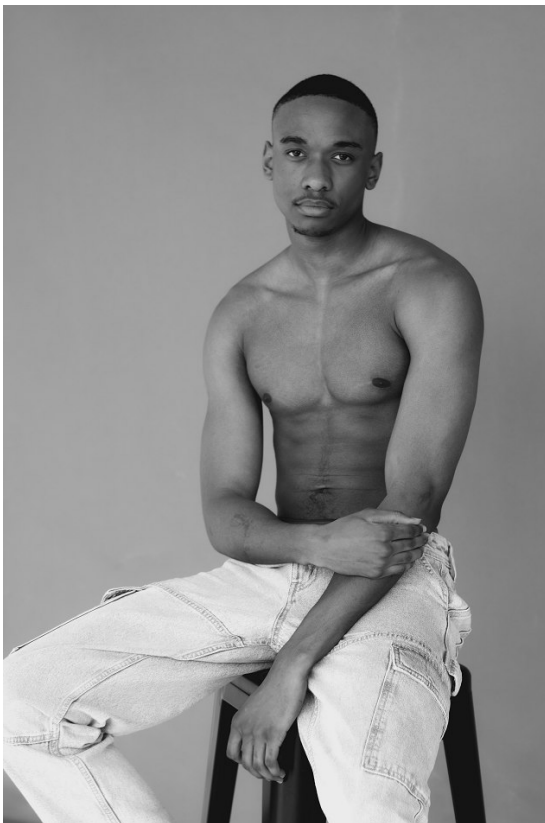

BOSS MODELS

DURBAN

LETHO NGIBA

Height: 188cm Chest: 91cm Waist: 70cm Shoe: 11 UK Hair: Black Eyes: Black

BOSS MODELS

DURBAN

LETHO NGIBA

Height: 188cm Chest: 91cm Waist: 70cm Shoe: 11 UK Hair: Black Eyes: Black

BOSS MODELS

DURBAN

LETHO NGIBA

Height: 188cm Chest: 91cm Waist: 70cm Shoe: 11 UK Hair: Black Eyes: Black