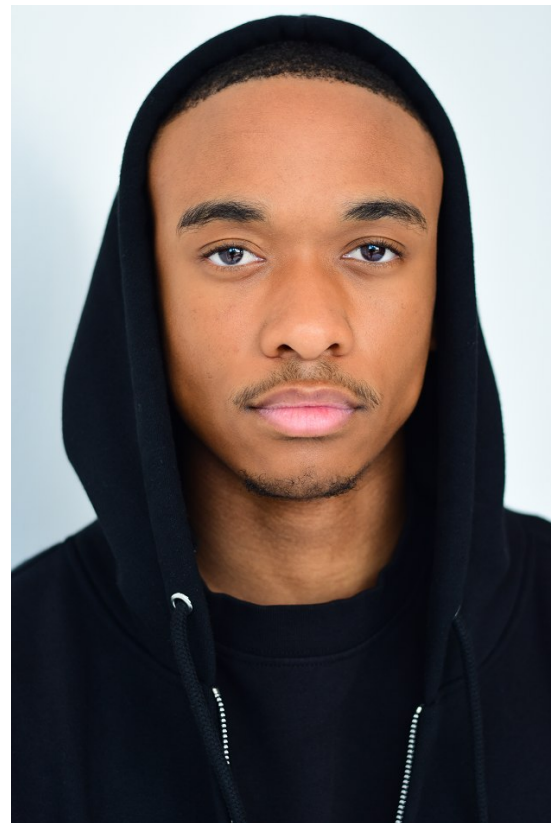

BOSS MODELS

DURBAN

LETHO NGIBA

Height: 188cm Chest: 91cm Waist: 70cm Shoe: 11 UK Hair: Black Eyes: Black

BOSS MODELS

DURBAN

LETHO NGIBA

Height: 188cm Chest: 91cm Waist: 70cm Shoe: 11 UK Hair: Black Eyes: Black

BOSS MODELS

DURBAN

LETHO NGIBA

Height: 188cm Chest: 91cm Waist: 70cm Shoe: 11 UK Hair: Black Eyes: Black