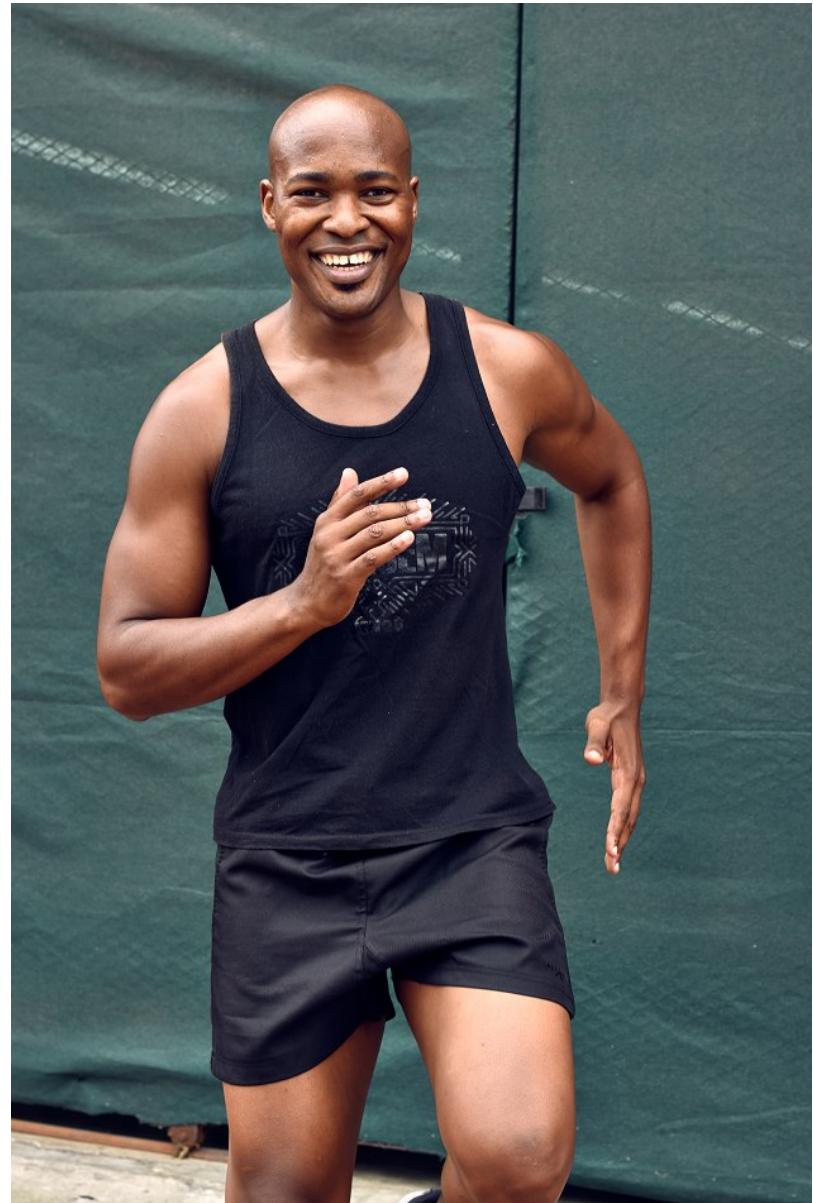

BOSS MODELS

DURBAN

VUYO NGWABE

Height: 185cm Chest: 98cm Waist: 78cm Shoe: 11 UK Hair: Bald Eyes: Brown

BOSS MODELS

DURBAN

VUYO NGWABE

Height: 185cm Chest: 98cm Waist: 78cm Shoe: 11 UK Hair: Bald Eyes: Brown

BOSS MODELS

DURBAN

VUYO NGWABE

Height: 185cm Chest: 98cm Waist: 78cm Shoe: 11 UK Hair: Bald Eyes: Brown