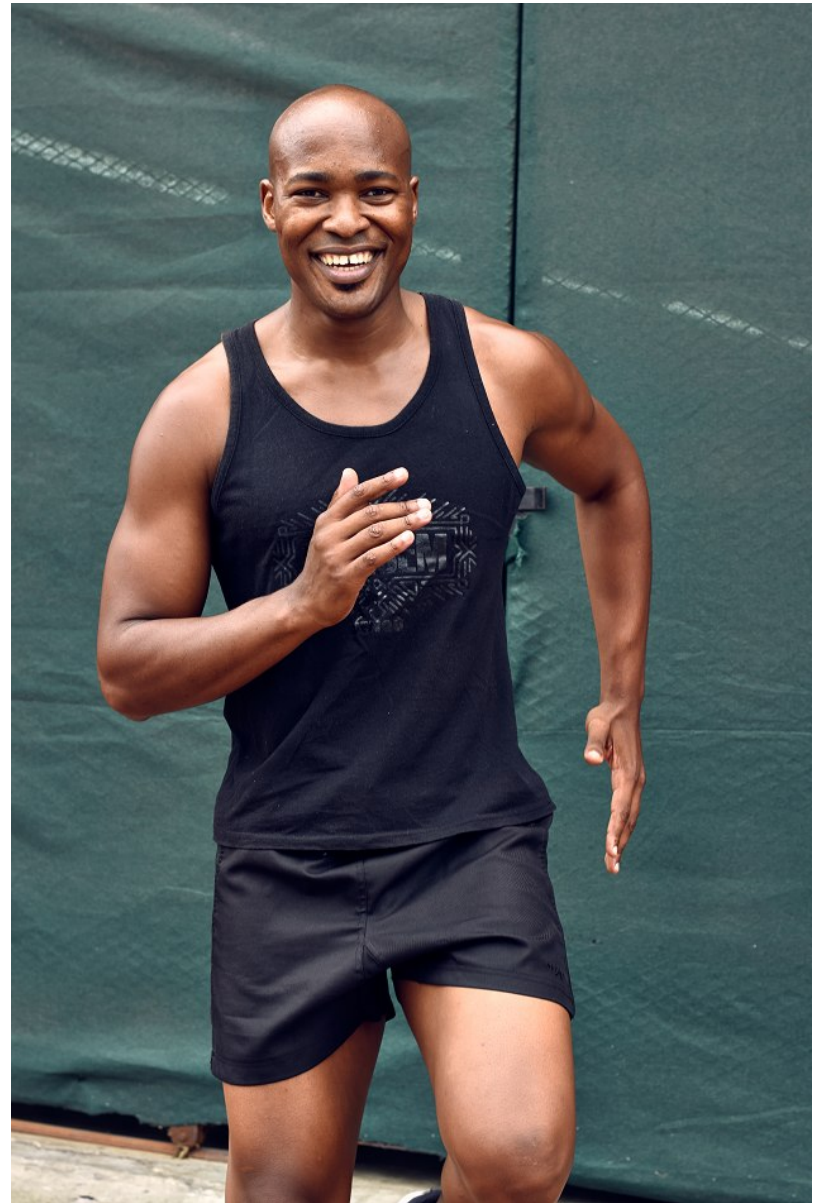

BOSS MODELS

DURBAN

VUYO NGWABE

Height: 185cm Chest: 98cm Waist: 78cm Shoe: 11 UK Hair: Bald Eyes: Brown