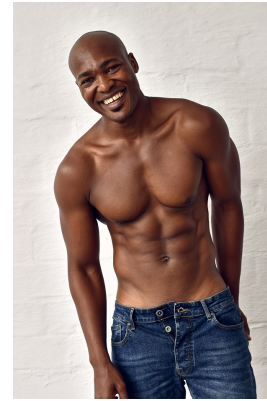

# BOSS MODELS

DURBAN

## VUYO NGWABE

Height: 185cm Chest: 98cm Waist: 78cm Shoe: 11 UK Hair: Bald Eyes: Brown