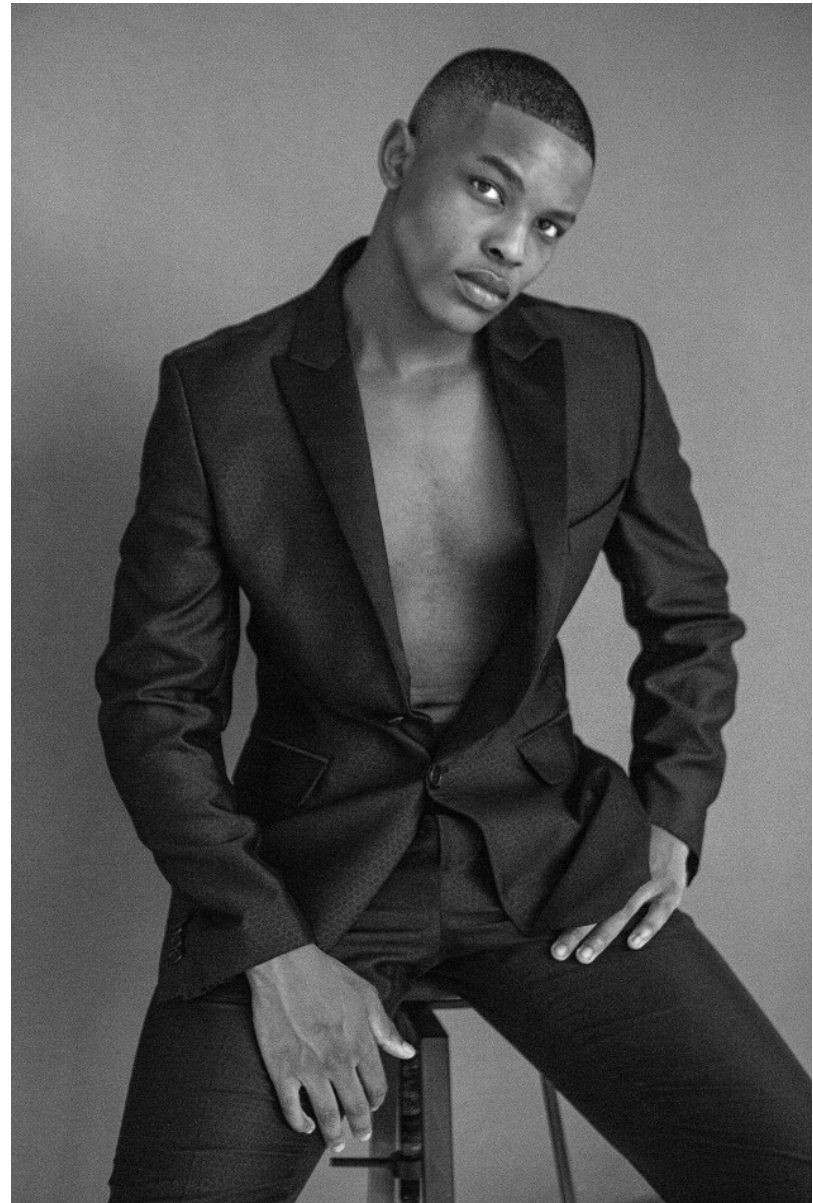

BOSS MODELS

DURBAN

LANGA KHANYILE

Height: 181cm Shoe: 11 UK Hair: Black Eyes: Black

BOSS MODELS

DURBAN

LANGA KHANYILE

Height: 181cm Shoe: 11 UK Hair: Black Eyes: Black