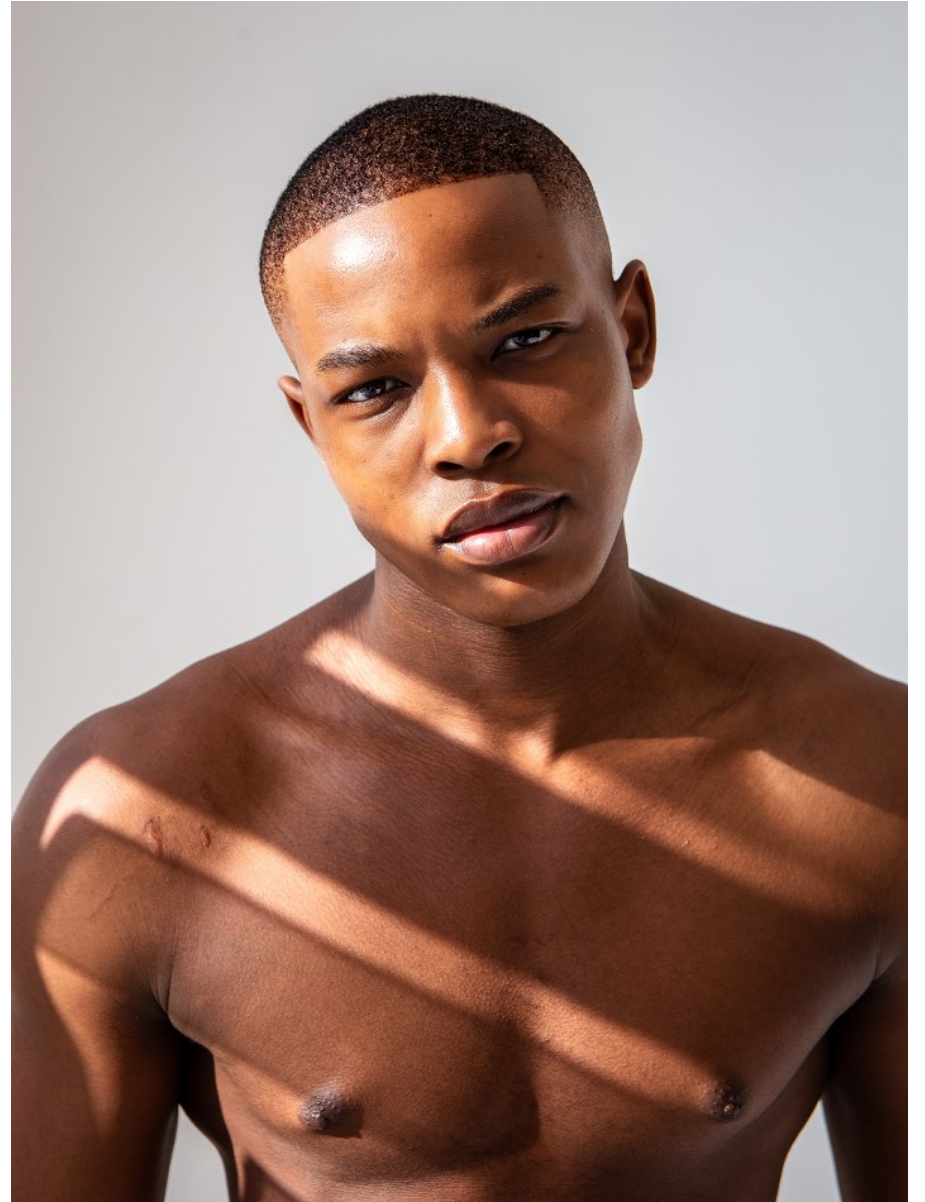

BOSS MODELS

DURBAN

LANGA KHANYILE

Height: 181cm Shoe: 11 UK Hair: Black Eyes: Black