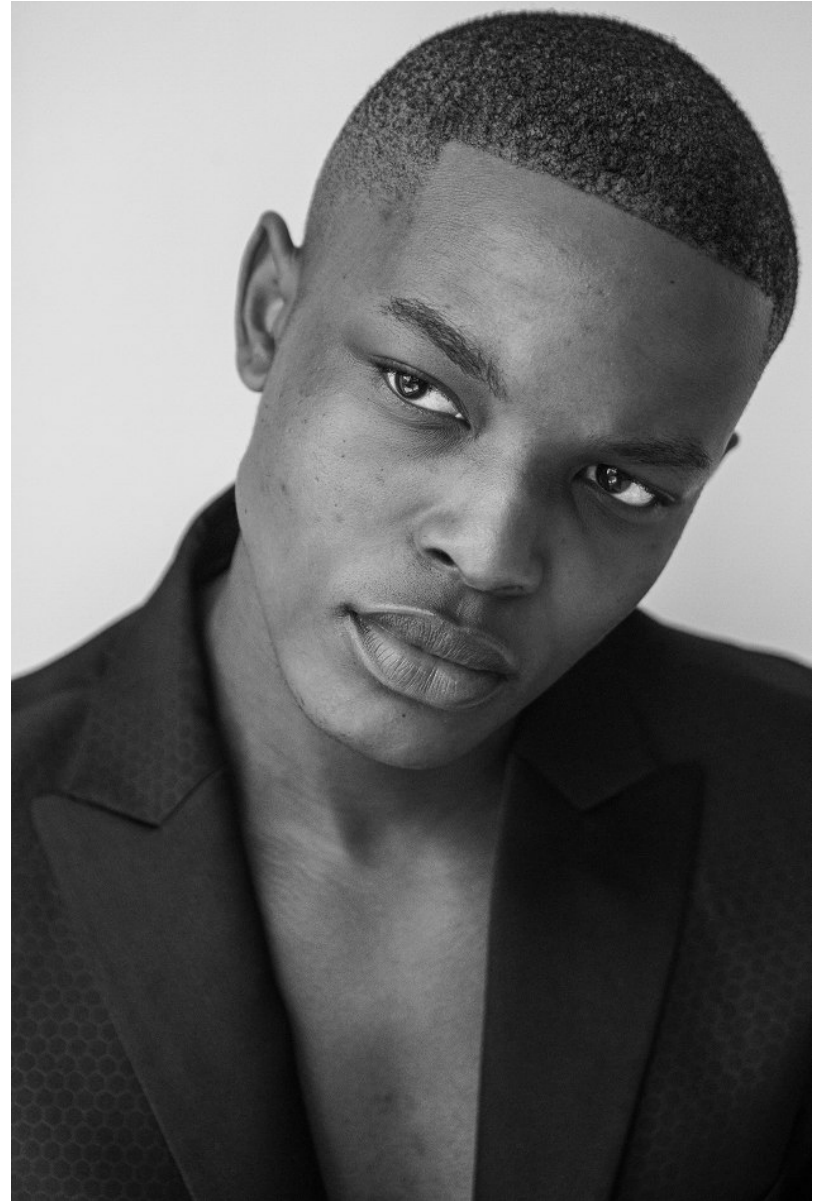

BOSS MODELS

DURBAN

LANGA KHANYILE

Height: 181cm Shoe: 11 UK Hair: Black Eyes: Black