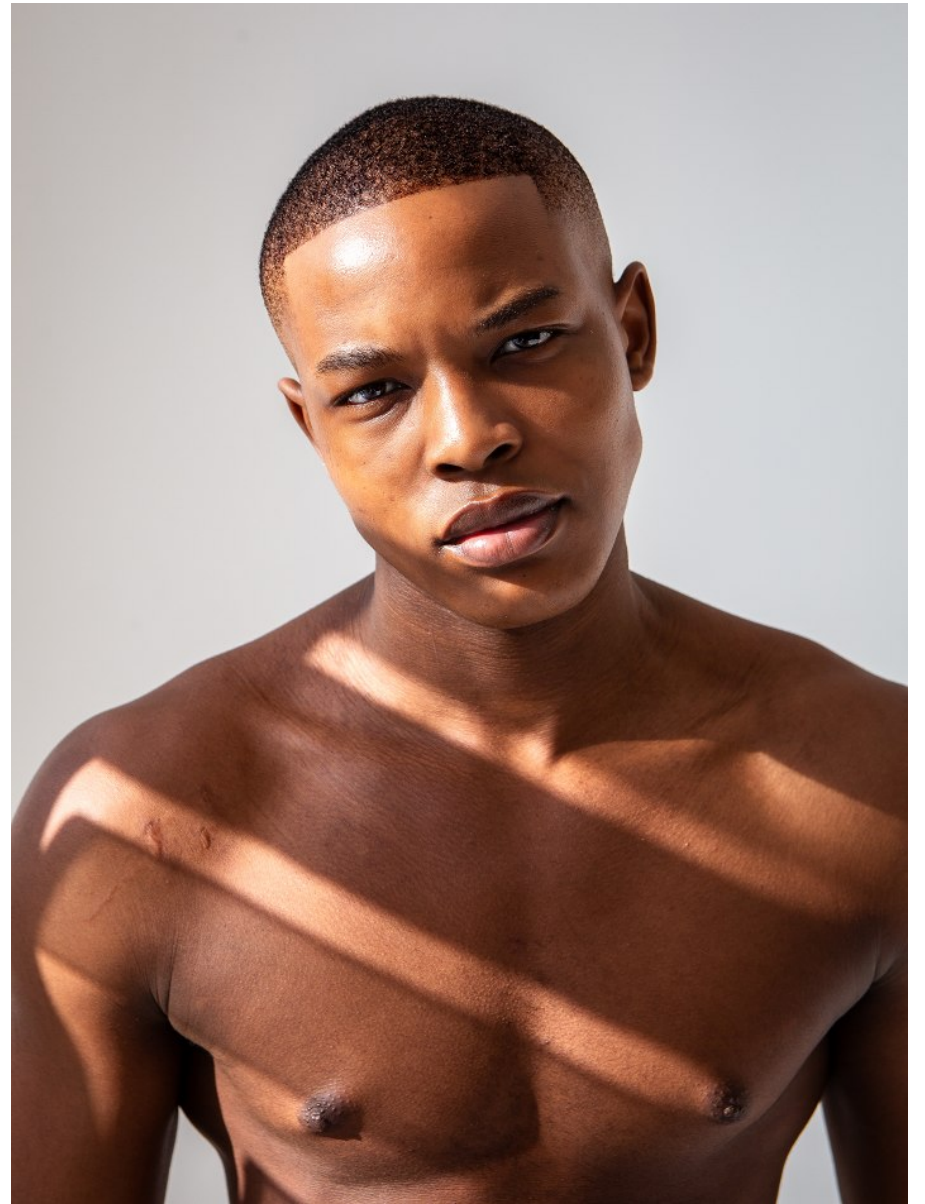

BOSS MODELS

DURBAN

LANGA KHANYILE

Height: 181cm Shoe: 11 UK Hair: Black Eyes: Black