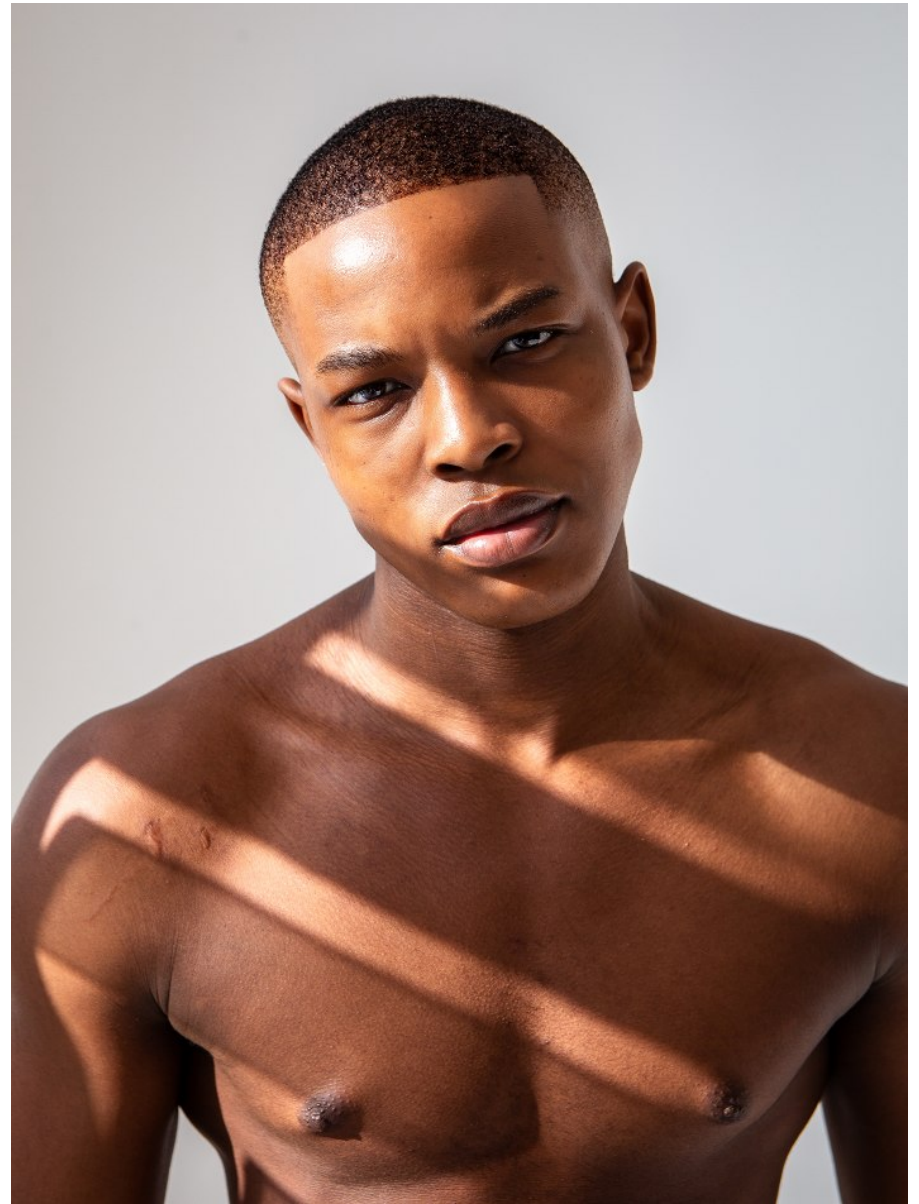

BOSS MODELS

DURBAN

LANGA KHANYILE

Height: 181cm Shoe: 11 UK Hair: Black Eyes: Black

BOSS MODELS

DURBAN

LANGA KHANYILE

Height: 181cm Shoe: 11 UK Hair: Black Eyes: Black