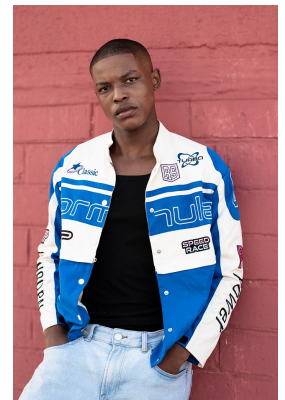

# BOSS MODELS

DURBAN

## LANGA KHANYILE

Height: 181cm Shoe: 11 UK Hair: Black Eyes: Black