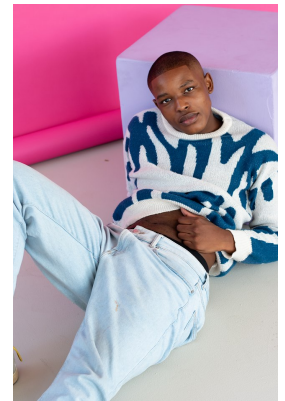

# BOSS MODELS

DURBAN

## LANGA KHANYILE

Height: 181cm Shoe: 11 UK Hair: Black Eyes: Black