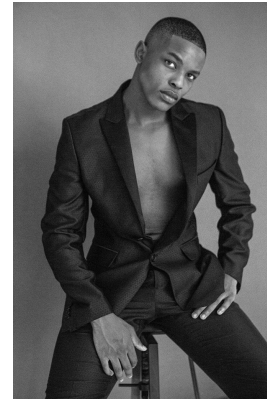

# BOSS MODELS

DURBAN

## LANGA KHANYILE

Height: 181cm Shoe: 11 UK Hair: Black Eyes: Black

# BOSS MODELS

DURBAN

LANGA KHANYILE

Height: 181cm Shoe: 11 UK Hair: Black Eyes: Black