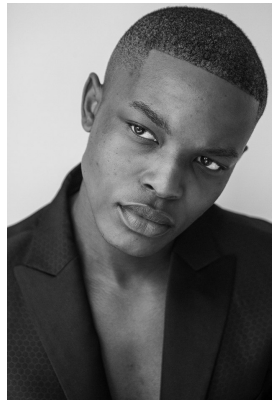

BOSS MODELS

DURBAN

LANGA KHANYILE

Height: 181cm Shoe: 11 UK Hair: Black Eyes: Black

BOSS MODELS

DURBAN

LANGA KHANYILE

Height: 181cm Shoe: 11 UK Hair: Black Eyes: Black