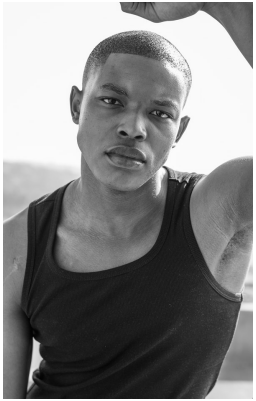

BOSS MODELS

DURBAN

LANGA KHANYILE

Height: 181cm Shoe: 11 UK Hair: Black Eyes: Black

BOSS MODELS

DURBAN

LANGA KHANYILE

Height: 181cm Shoe: 11 UK Hair: Black Eyes: Black