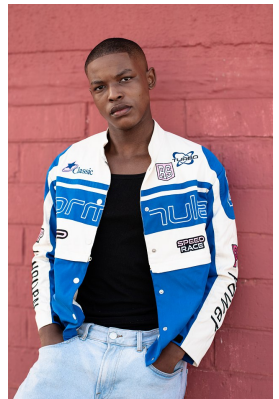

BOSS MODELS

DURBAN

LANGA KHANYILE

Height: 181cm Shoe: 11 UK Hair: Black Eyes: Black

BOSS MODELS

DURBAN

LANGA KHANYILE

Height: 181cm Shoe: 11 UK Hair: Black Eyes: Black