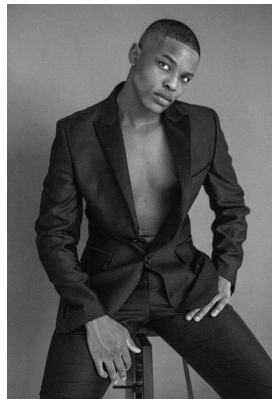

BOSS MODELS

DURBAN

LANGA KHANYILE

Height: 181cm Shoe: 11 UK Hair: Black Eyes: Black

BOSS MODELS

DURBAN

LANGA KHANYILE

Height: 181cm Shoe: 11 UK Hair: Black Eyes: Black