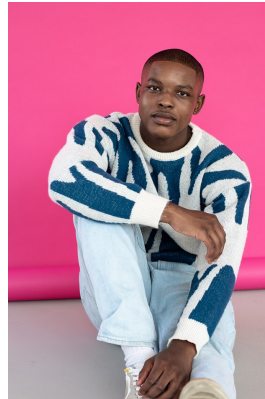

BOSS MODELS

DURBAN

LANGA KHANYILE

Height: 181cm Shoe: 11 UK Hair: Black Eyes: Black