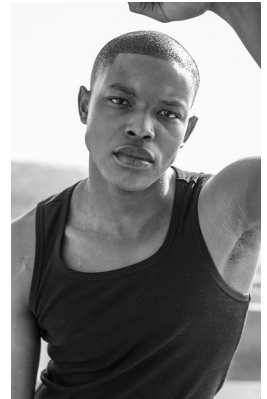

# BOSS MODELS

DURBAN

## LANGA KHANYILE

Height: 181cm Shoe: 11 UK Hair: Black Eyes: Black

# BOSS MODELS

DURBAN

LANGA KHANYILE

Height: 181cm Shoe: 11 UK Hair: Black Eyes: Black