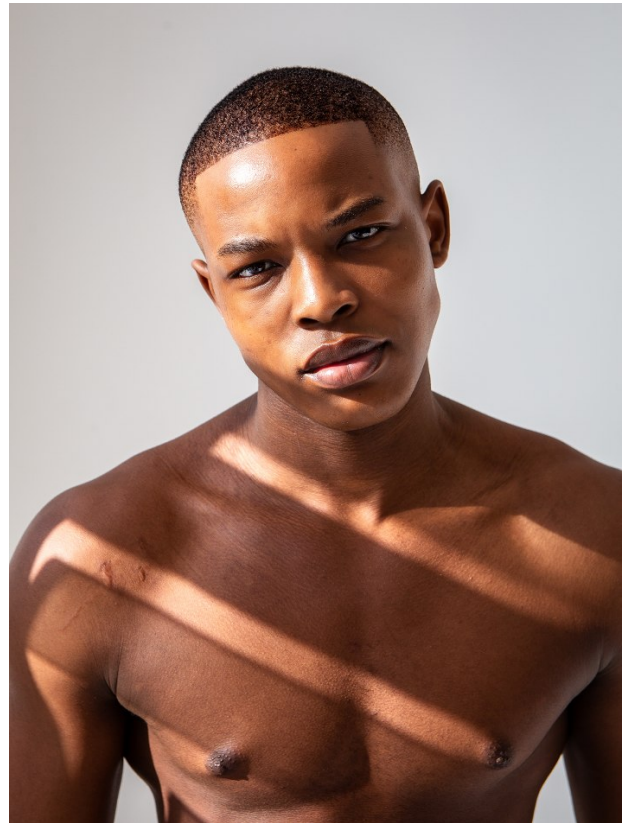

BOSS MODELS

DURBAN

LANGA KHANYILE

Height: 181cm Shoe: 11 UK Hair: Black Eyes: Black

BOSS MODELS

DURBAN

LANGA KHANYILE

Height: 181cm Shoe: 11 UK Hair: Black Eyes: Black