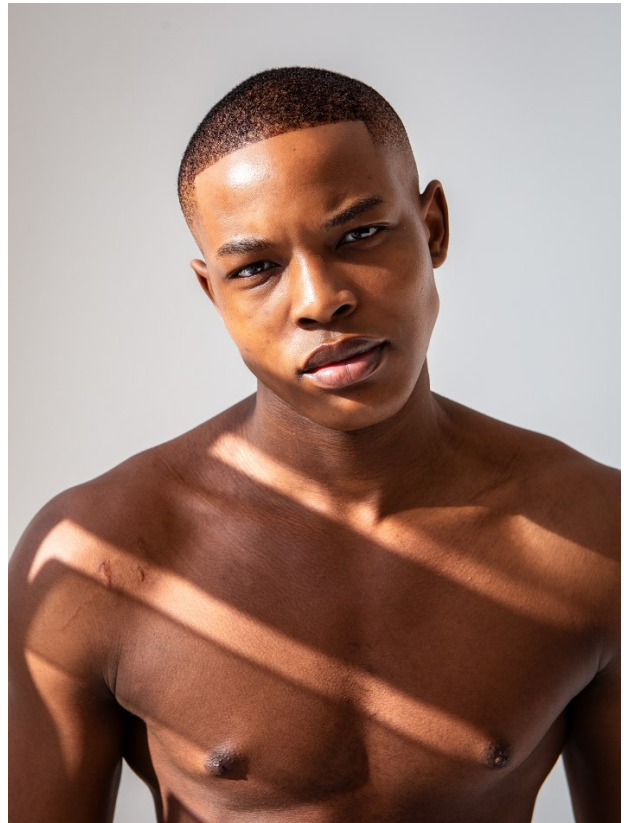

BOSS MODELS

DURBAN

LANGA KHANYILE

Height: 181cm Shoe: 11 UK Hair: Black Eyes: Black

BOSS MODELS

DURBAN

LANGA KHANYILE

Height: 181cm Shoe: 11 UK Hair: Black Eyes: Black