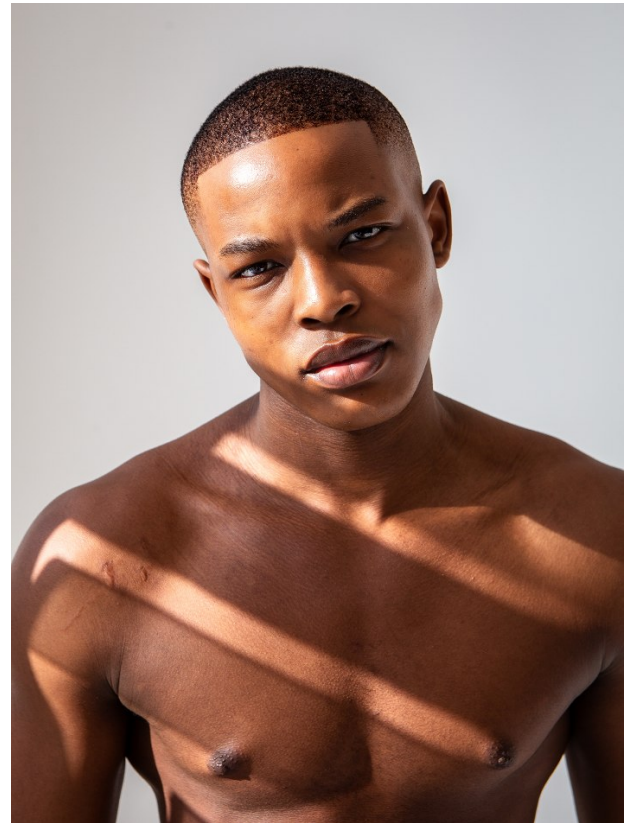

BOSS MODELS

DURBAN

LANGA KHANYILE

Height: 181cm Shoe: 11 UK Hair: Black Eyes: Black

BOSS MODELS

DURBAN

LANGA KHANYILE

Height: 181cm Shoe: 11 UK Hair: Black Eyes: Black