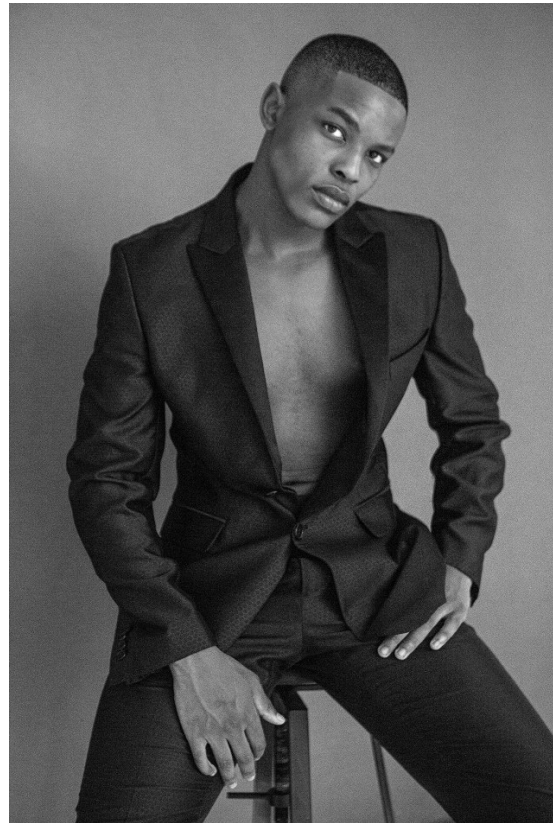

BOSS MODELS

DURBAN

LANGA KHANYILE

Height: 181cm Shoe: 11 UK Hair: Black Eyes: Black

BOSS MODELS

DURBAN

LANGA KHANYILE

Height: 181cm Shoe: 11 UK Hair: Black Eyes: Black