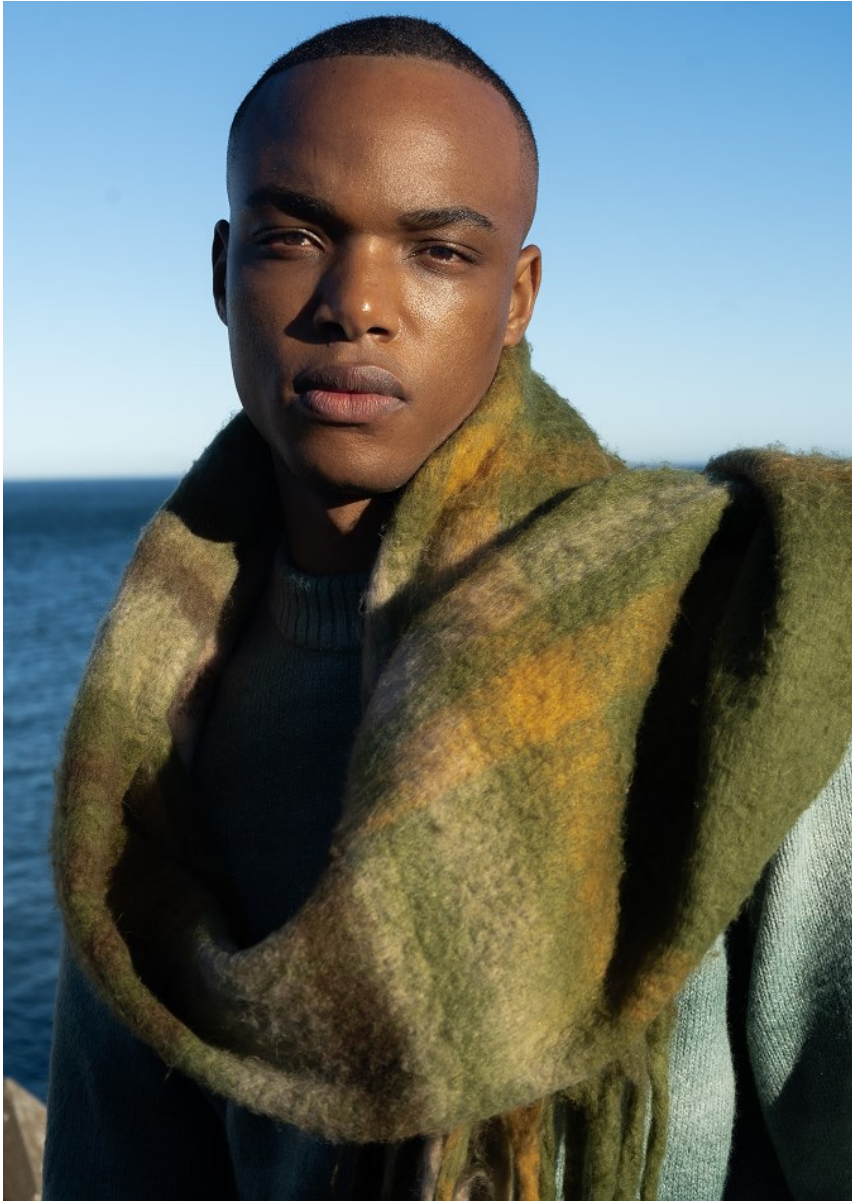

MBONGE KAMBONDE

BOSS MODELS

DURBAN

MBONGE KAMBONDE

Height: 185cm Chest: 92cm Waist: 77cm Shoe: 9 UK Hair: Black Eyes: Black