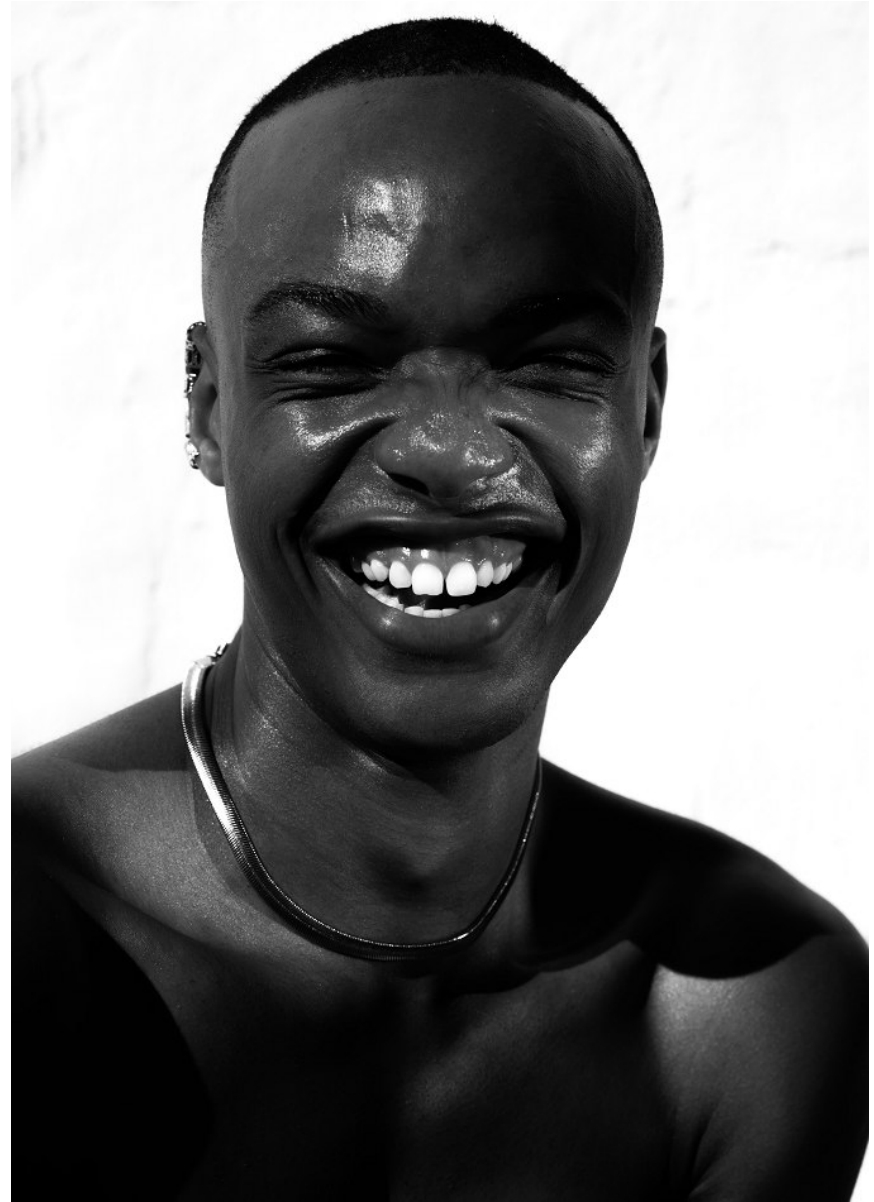

BOSS MODELS

DURBAN

MBONGE KAMBONDE

Height: 185cm Chest: 92cm Waist: 77cm Shoe: 9 UK Hair: Black Eyes: Black