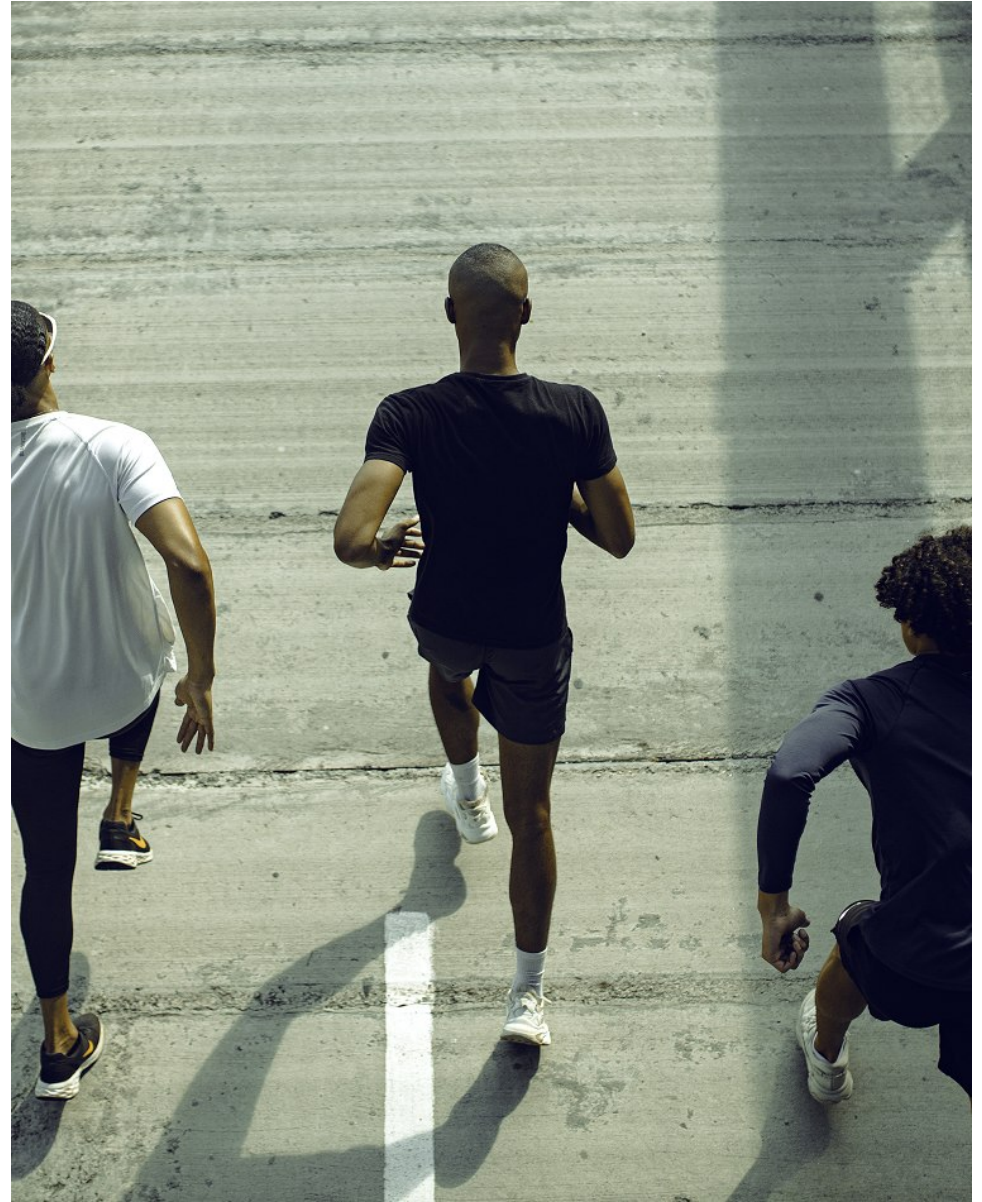

BOSS MODELS

DURBAN

MBONGE KAMBONDE

Height: 185cm Chest: 92cm Waist: 77cm Shoe: 9 UK Hair: Black Eyes: Black