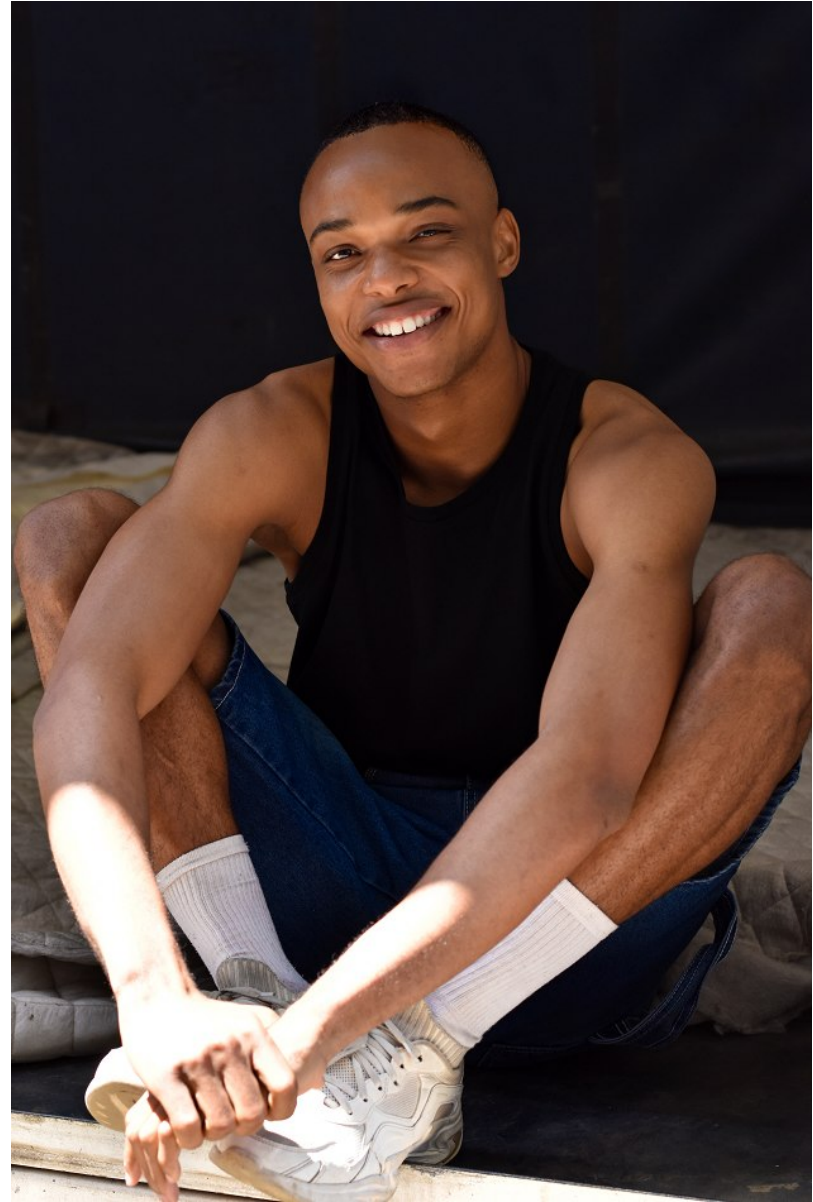

BOSS MODELS

DURBAN

MBONGE KAMBONDE

Height: 185cm Chest: 92cm Waist: 77cm Shoe: 9 UK Hair: Black Eyes: Black