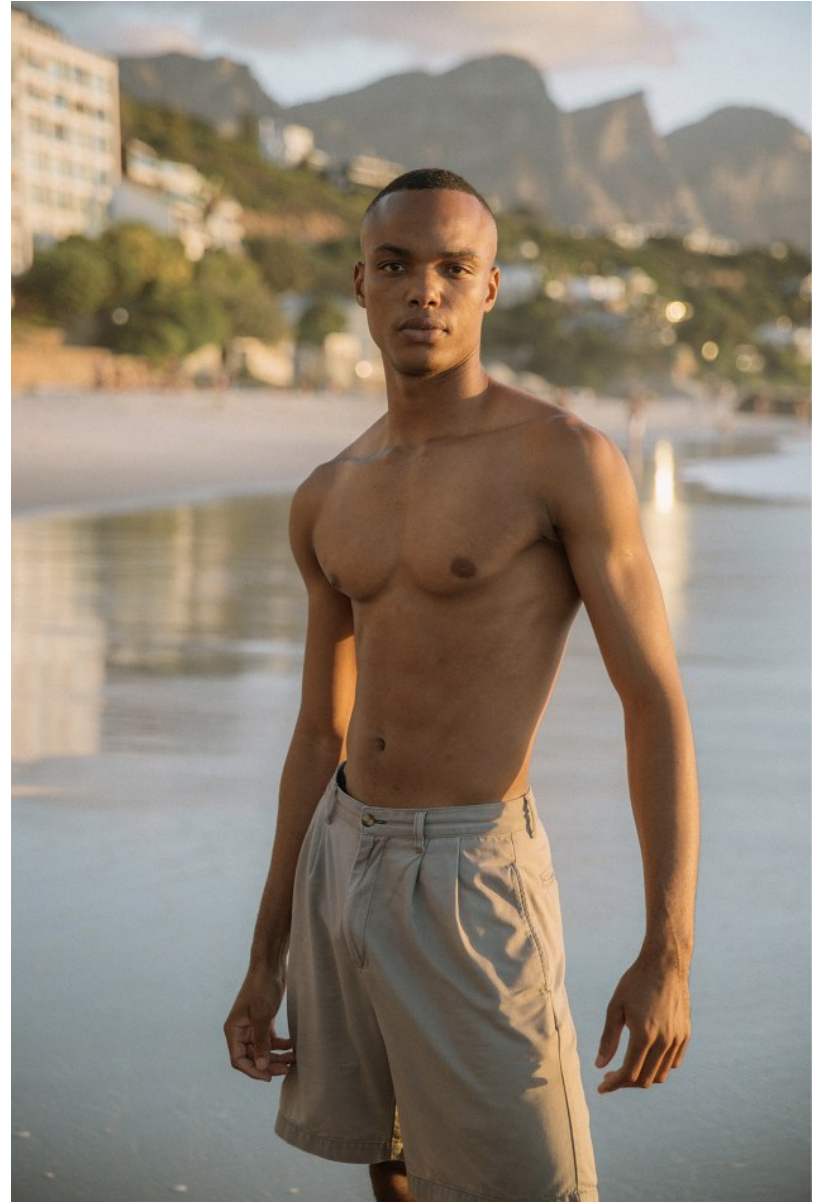

BOSS MODELS

DURBAN

MBONGE KAMBONDE

Height: 185cm Chest: 92cm Waist: 77cm Shoe: 9 UK Hair: Black Eyes: Black