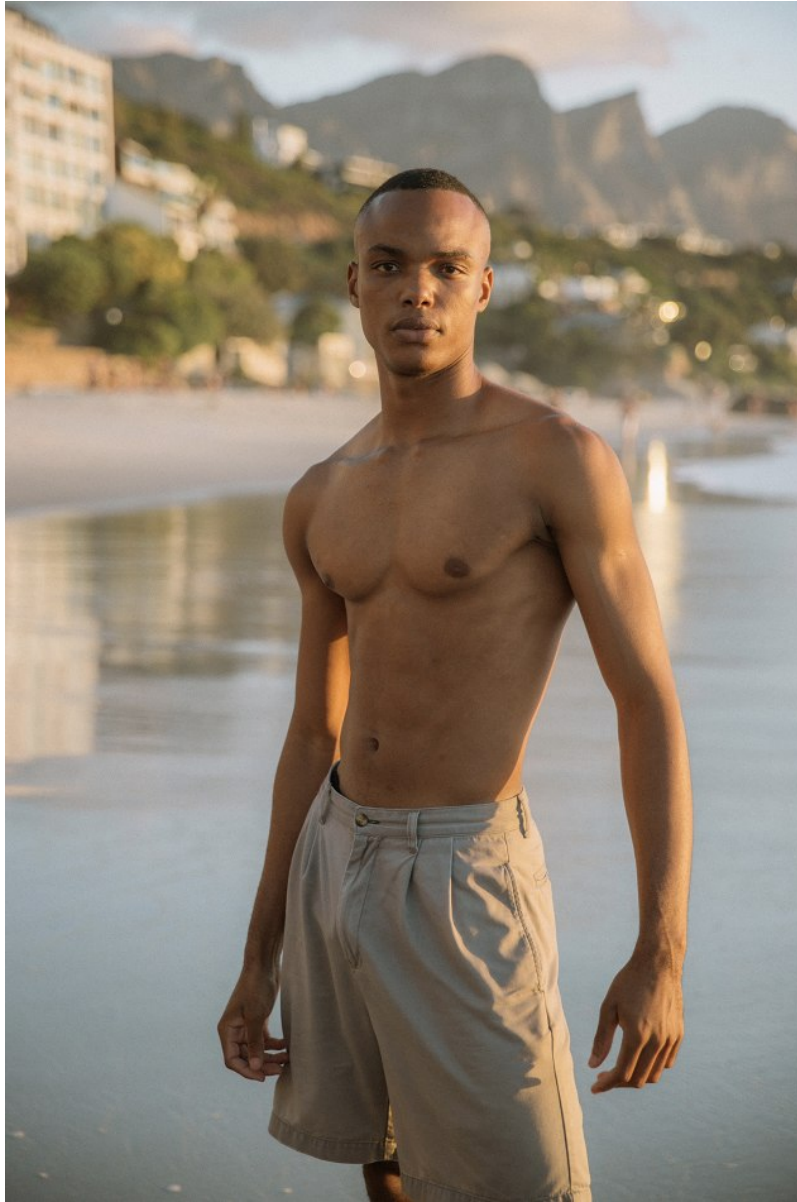

MBONGE KAMBONDE

BOSS MODELS

DURBAN

MBONGE KAMBONDE

Height: 185cm Chest: 92cm Waist: 77cm Shoe: 9 UK Hair: Black Eyes: Black