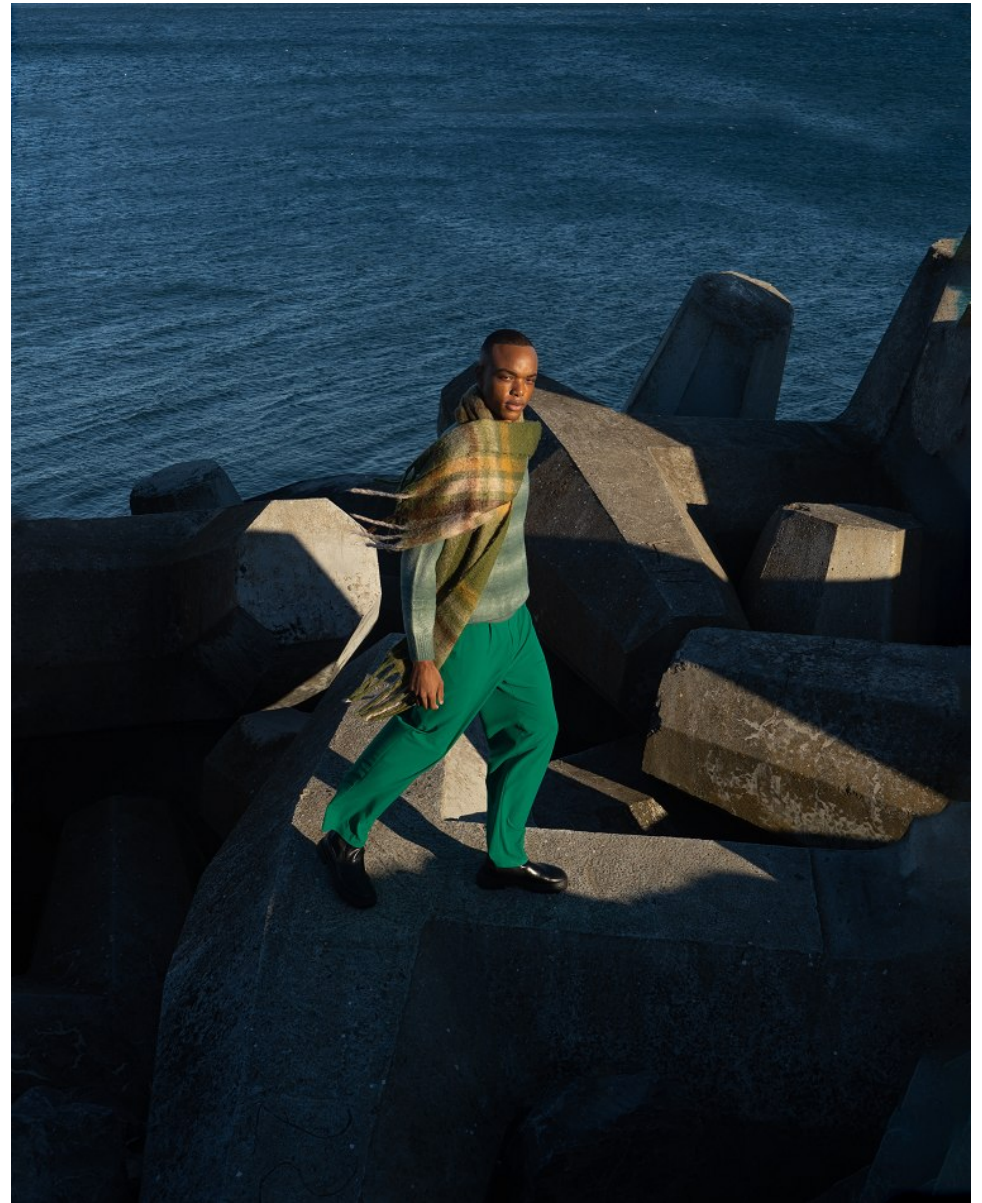

BOSS MODELS

DURBAN

MBONGE KAMBONDE

Height: 185cm Chest: 92cm Waist: 77cm Shoe: 9 UK Hair: Black Eyes: Black