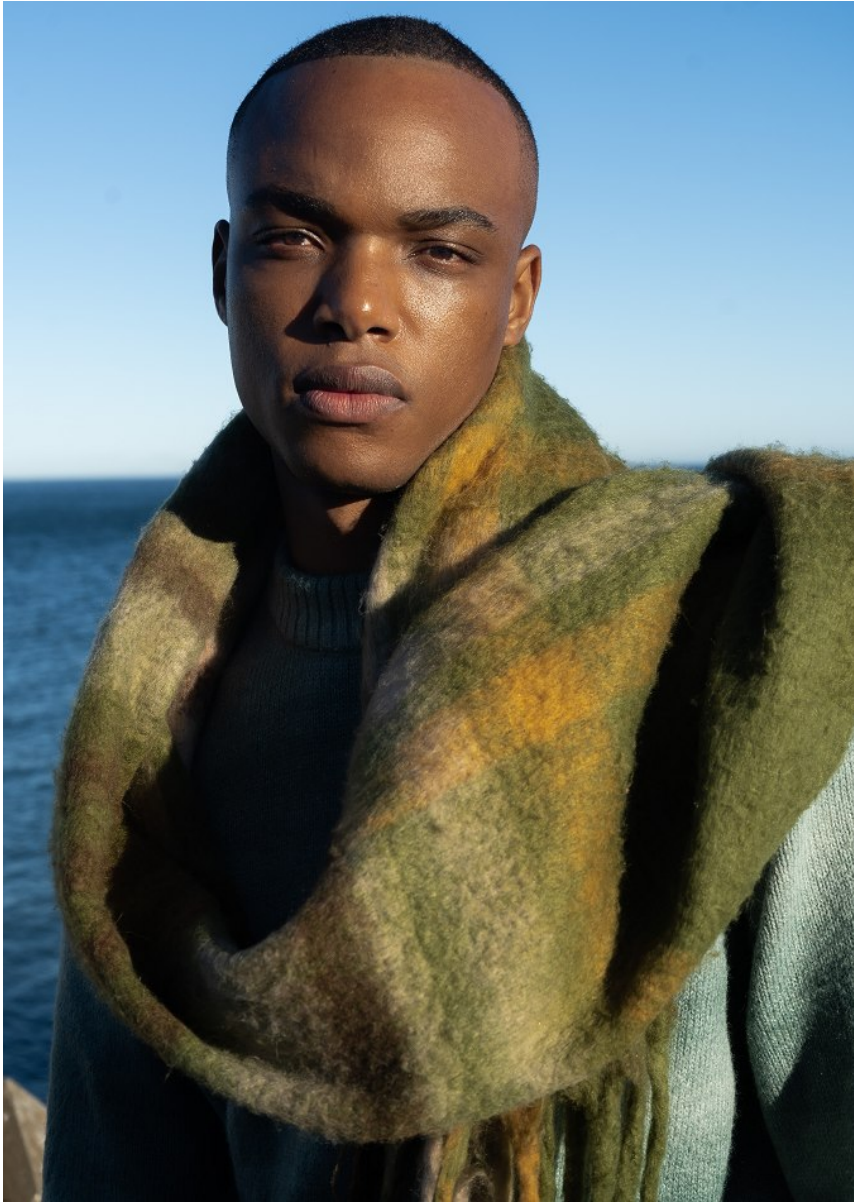

MBONGE KAMBONDE

BOSS MODELS

DURBAN

MBONGE KAMBONDE

Height: 185cm Chest: 92cm Waist: 77cm Shoe: 9 UK Hair: Black Eyes: Black