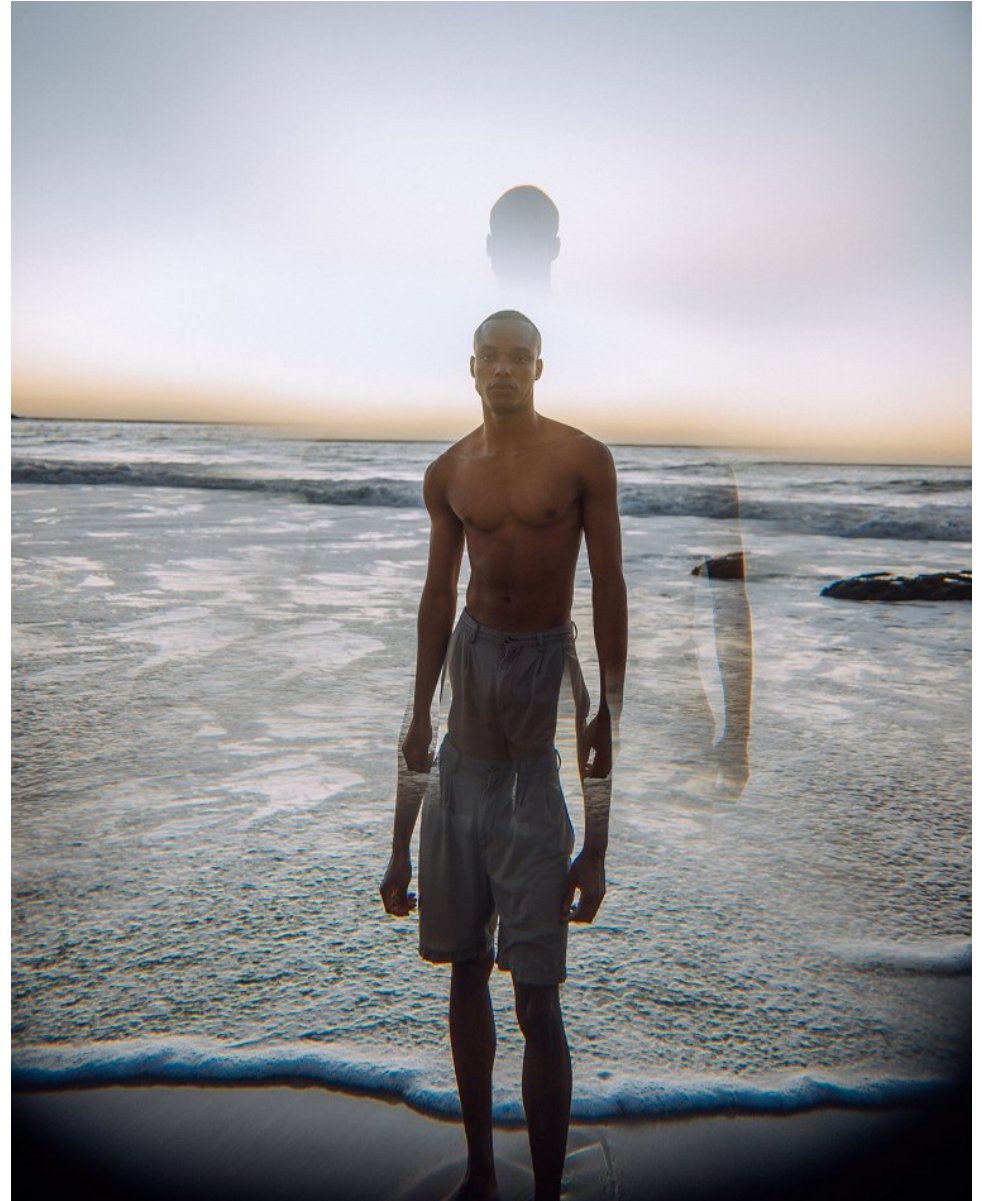

BOSS MODELS

DURBAN

MBONGE KAMBONDE

Height: 185cm Chest: 92cm Waist: 77cm Shoe: 9 UK Hair: Black Eyes: Black