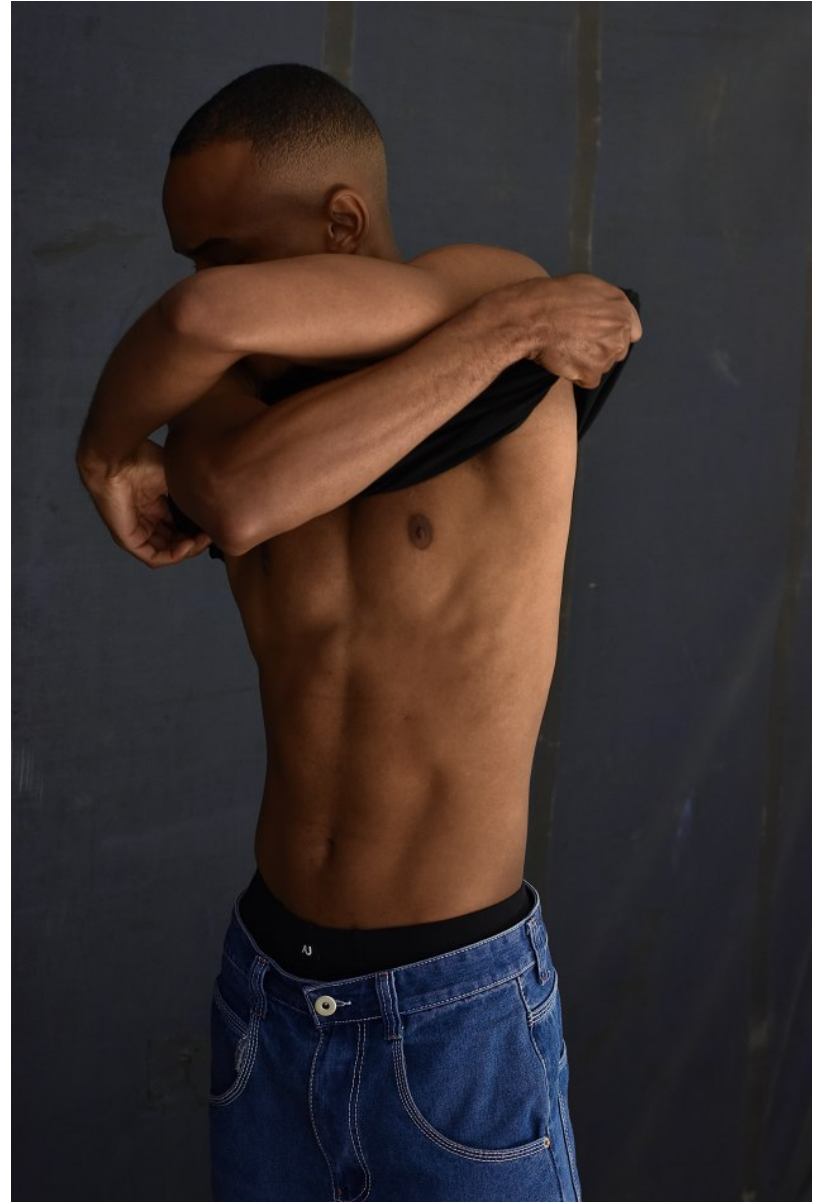

BOSS MODELS

DURBAN

MBONGE KAMBONDE

Height: 185cm Chest: 92cm Waist: 77cm Shoe: 9 UK Hair: Black Eyes: Black