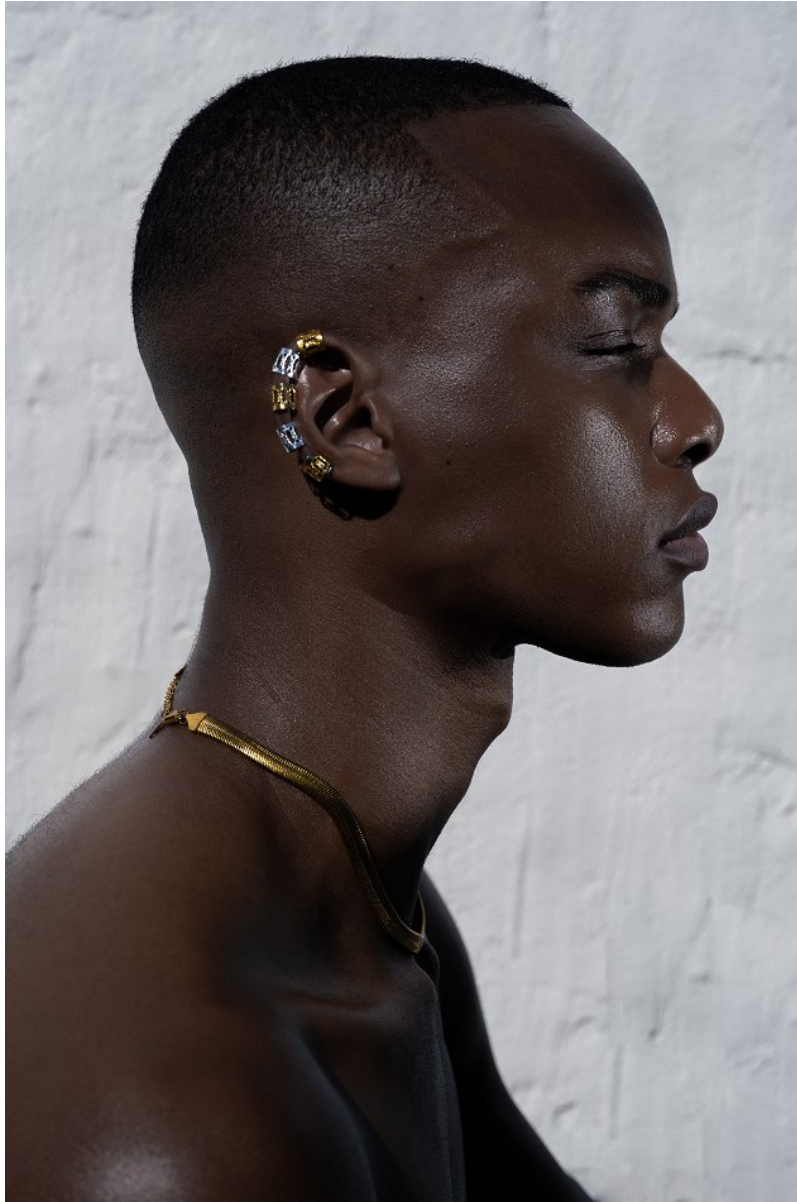

MBONGE KAMBONDE

BOSS MODELS

DURBAN

MBONGE KAMBONDE

Height: 185cm Chest: 92cm Waist: 77cm Shoe: 9 UK Hair: Black Eyes: Black