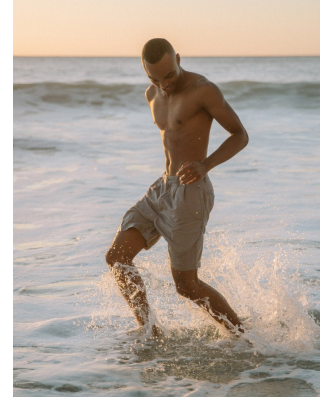

# BOSS MODELS

DURBAN

MBONGE KAMBONDE

Height: 185cm Chest: 92cm Waist: 77cm Shoe: 9 UK Hair: Black Eyes: Black

# BOSS MODELS

DURBAN