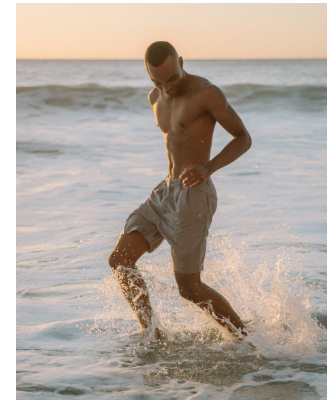

BOSS MODELS

DURBAN

MBONGE KAMBONDE

Height: 185cm Chest: 92cm Waist: 77cm Shoe: 9 UK Hair: Black Eyes: Black

BOSS MODELS

DURBAN

MBONGE KAMBONDE

Height: 185cm Chest: 92cm Waist: 77cm Shoe: 9 UK Hair: Black Eyes: Black

BOSS MODELS

DURBAN

MBONGE KAMBONDE

Height: 185cm Chest: 92cm Waist: 77cm Shoe: 9 UK Hair: Black Eyes: Black