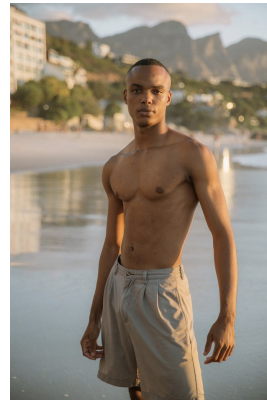

# BOSS MODELS

DURBAN

MBONGE KAMBONDE

Height: 185cm Chest: 92cm Waist: 77cm Shoe: 9 UK Hair: Black Eyes: Black

# BOSS MODELS

DURBAN

## MBONGE KAMBONDE

Height: 185cm Chest: 92cm Waist: 77cm Shoe: 9 UK Hair: Black Eyes: Black