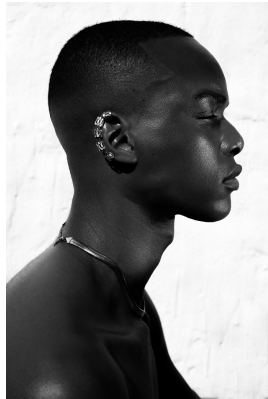

# BOSS MODELS

DURBAN

MBONGE KAMBONDE

Height: 185cm Chest: 92cm Waist: 77cm Shoe: 9 UK Hair: Black Eyes: Black

# BOSS MODELS

DURBAN

## MBONGE KAMBONDE

Height: 185cm Chest: 92cm Waist: 77cm Shoe: 9 UK Hair: Black Eyes: Black