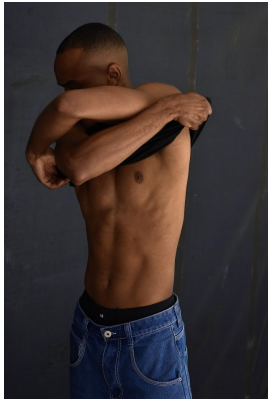

BOSS MODELS

DURBAN

MBONGE KAMBONDE

Height: 185cm Chest: 92cm Waist: 77cm Shoe: 9 UK Hair: Black Eyes: Black

BOSS MODELS

DURBAN

MBONGE KAMBONDE

Height: 185cm Chest: 92cm Waist: 77cm Shoe: 9 UK Hair: Black Eyes: Black

BOSS MODELS

DURBAN

MBONGE KAMBONDE

Height: 185cm Chest: 92cm Waist: 77cm Shoe: 9 UK Hair: Black Eyes: Black