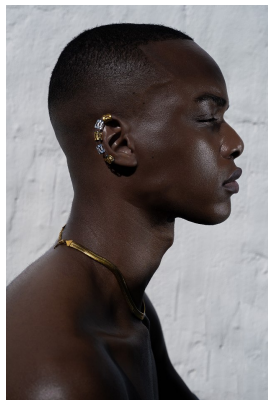

# BOSS MODELS

DURBAN

MBONGE KAMBONDE

Height: 185cm Chest: 92cm Waist: 77cm Shoe: 9 UK Hair: Black Eyes: Black

# BOSS MODELS

DURBAN

## MBONGE KAMBONDE

Height: 185cm Chest: 92cm Waist: 77cm Shoe: 9 UK Hair: Black Eyes: Black