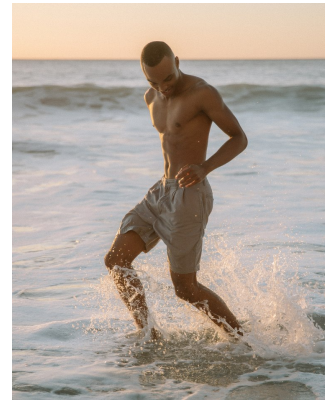

BOSS MODELS

DURBAN

MBONGE KAMBONDE

Height: 185cm Chest: 92cm Waist: 77cm Shoe: 9 UK Hair: Black Eyes: Black

BOSS MODELS

DURBAN

MBONGE KAMBONDE

Height: 185cm Chest: 92cm Waist: 77cm Shoe: 9 UK Hair: Black Eyes: Black

BOSS MODELS

DURBAN

MBONGE KAMBONDE

Height: 185cm Chest: 92cm Waist: 77cm Shoe: 9 UK Hair: Black Eyes: Black