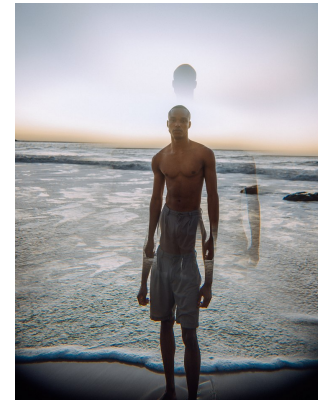

BOSS MODELS

DURBAN

MBONGE KAMBONDE

Height: 185cm Chest: 92cm Waist: 77cm Shoe: 9 UK Hair: Black Eyes: Black

BOSS MODELS

DURBAN

MBONGE KAMBONDE

Height: 185cm Chest: 92cm Waist: 77cm Shoe: 9 UK Hair: Black Eyes: Black

BOSS MODELS

DURBAN

MBONGE KAMBONDE

Height: 185cm Chest: 92cm Waist: 77cm Shoe: 9 UK Hair: Black Eyes: Black