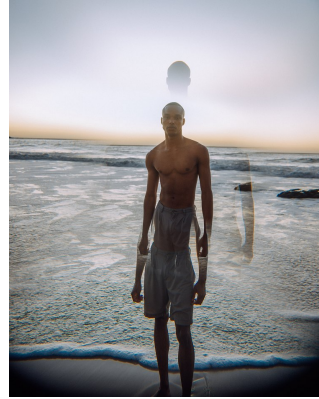

# BOSS MODELS

DURBAN

MBONGE KAMBONDE

Height: 185cm Chest: 92cm Waist: 77cm Shoe: 9 UK Hair: Black Eyes: Black

# BOSS MODELS

DURBAN