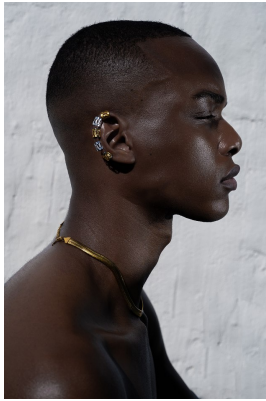

BOSS MODELS

DURBAN

MBONGE KAMBONDE

Height: 185cm Chest: 92cm Waist: 77cm Shoe: 9 UK Hair: Black Eyes: Black

BOSS MODELS

DURBAN

MBONGE KAMBONDE

Height: 185cm Chest: 92cm Waist: 77cm Shoe: 9 UK Hair: Black Eyes: Black

BOSS MODELS

DURBAN

MBONGE KAMBONDE

Height: 185cm Chest: 92cm Waist: 77cm Shoe: 9 UK Hair: Black Eyes: Black