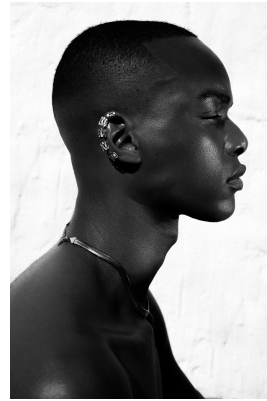

BOSS MODELS

DURBAN

MBONGE KAMBONDE

Height: 185cm Chest: 92cm Waist: 77cm Shoe: 9 UK Hair: Black Eyes: Black

BOSS MODELS

DURBAN

MBONGE KAMBONDE

Height: 185cm Chest: 92cm Waist: 77cm Shoe: 9 UK Hair: Black Eyes: Black

BOSS MODELS

DURBAN

MBONGE KAMBONDE

Height: 185cm Chest: 92cm Waist: 77cm Shoe: 9 UK Hair: Black Eyes: Black