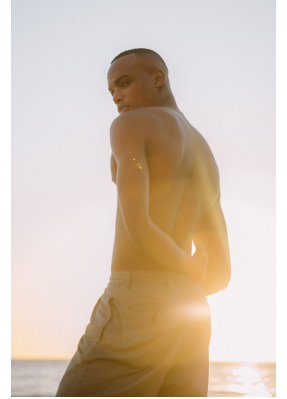

# BOSS MODELS

DURBAN

MBONGE KAMBONDE

Height: 185cm Chest: 92cm Waist: 77cm Shoe: 9 UK Hair: Black Eyes: Black

# BOSS MODELS

DURBAN