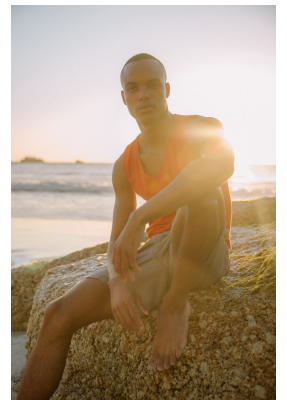

# BOSS MODELS

DURBAN

MBONGE KAMBONDE

Height: 185cm Chest: 92cm Waist: 77cm Shoe: 9 UK Hair: Black Eyes: Black

# BOSS MODELS

DURBAN