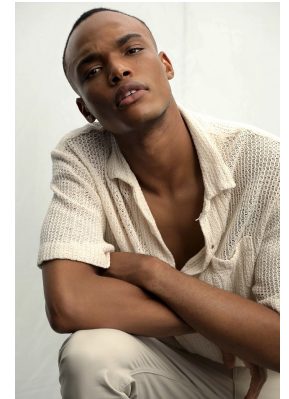

BOSS MODELS

DURBAN

MBONGE KAMBONDE

Height: 185cm Chest: 92cm Waist: 77cm Shoe: 9 UK Hair: Black Eyes: Black

BOSS MODELS

DURBAN

MBONGE KAMBONDE

Height: 185cm Chest: 92cm Waist: 77cm Shoe: 9 UK Hair: Black Eyes: Black

BOSS MODELS

DURBAN

MBONGE KAMBONDE

Height: 185cm Chest: 92cm Waist: 77cm Shoe: 9 UK Hair: Black Eyes: Black