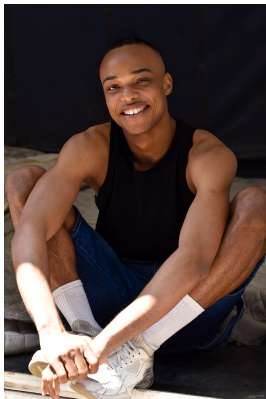

# BOSS MODELS

DURBAN

MBONGE KAMBONDE

Height: 185cm Chest: 92cm Waist: 77cm Shoe: 9 UK Hair: Black Eyes: Black

# BOSS MODELS

DURBAN