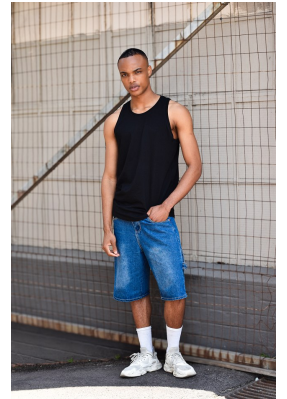

# BOSS MODELS

DURBAN

MBONGE KAMBONDE

Height: 185cm Chest: 92cm Waist: 77cm Shoe: 9 UK Hair: Black Eyes: Black

# BOSS MODELS

DURBAN