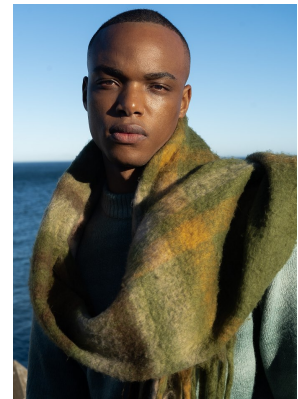

BOSS MODELS

DURBAN

MBONGE KAMBONDE

Height: 185cm Chest: 92cm Waist: 77cm Shoe: 9 UK Hair: Black Eyes: Black

BOSS MODELS

DURBAN

MBONGE KAMBONDE

Height: 185cm Chest: 92cm Waist: 77cm Shoe: 9 UK Hair: Black Eyes: Black

BOSS MODELS

DURBAN

MBONGE KAMBONDE

Height: 185cm Chest: 92cm Waist: 77cm Shoe: 9 UK Hair: Black Eyes: Black