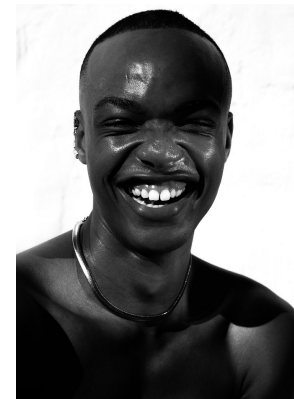

# BOSS MODELS

DURBAN

MBONGE KAMBONDE

Height: 185cm Chest: 92cm Waist: 77cm Shoe: 9 UK Hair: Black Eyes: Black

# BOSS MODELS

DURBAN