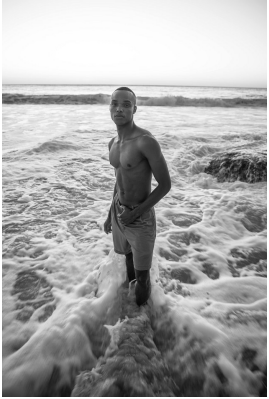

# BOSS MODELS

DURBAN

MBONGE KAMBONDE

Height: 185cm Chest: 92cm Waist: 77cm Shoe: 9 UK Hair: Black Eyes: Black

# BOSS MODELS

DURBAN