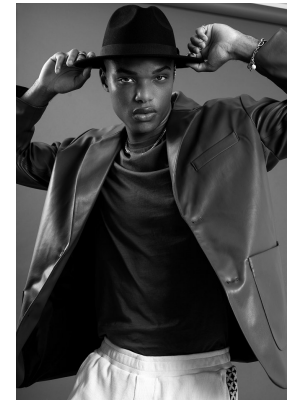

BOSS MODELS

DURBAN

MBONGE KAMBONDE

Height: 185cm Chest: 92cm Waist: 77cm Shoe: 9 UK Hair: Black Eyes: Black

BOSS MODELS

DURBAN

MBONGE KAMBONDE

Height: 185cm Chest: 92cm Waist: 77cm Shoe: 9 UK Hair: Black Eyes: Black

BOSS MODELS

DURBAN

MBONGE KAMBONDE

Height: 185cm Chest: 92cm Waist: 77cm Shoe: 9 UK Hair: Black Eyes: Black