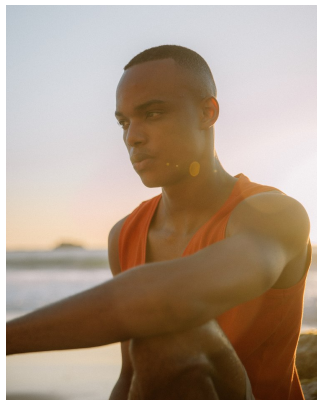

# BOSS MODELS

DURBAN

MBONGE KAMBONDE

Height: 185cm Chest: 92cm Waist: 77cm Shoe: 9 UK Hair: Black Eyes: Black

# BOSS MODELS

DURBAN