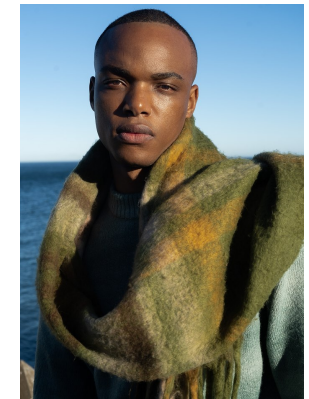

BOSS MODELS

DURBAN

MBONGE KAMBONDE

Height: 185cm Chest: 92cm Waist: 77cm Shoe: 9 UK Hair: Black Eyes: Black

BOSS MODELS

DURBAN

MBONGE KAMBONDE

Height: 185cm Chest: 92cm Waist: 77cm Shoe: 9 UK Hair: Black Eyes: Black

BOSS MODELS

DURBAN

MBONGE KAMBONDE

Height: 185cm Chest: 92cm Waist: 77cm Shoe: 9 UK Hair: Black Eyes: Black