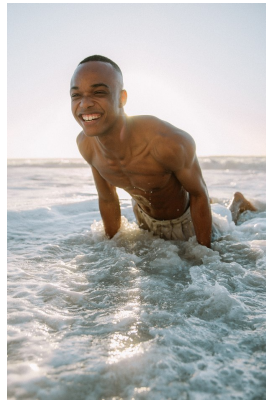

BOSS MODELS

DURBAN

MBONGE KAMBONDE

Height: 185cm Chest: 92cm Waist: 77cm Shoe: 9 UK Hair: Black Eyes: Black

BOSS MODELS

DURBAN

MBONGE KAMBONDE

Height: 185cm Chest: 92cm Waist: 77cm Shoe: 9 UK Hair: Black Eyes: Black

BOSS MODELS

DURBAN

MBONGE KAMBONDE

Height: 185cm Chest: 92cm Waist: 77cm Shoe: 9 UK Hair: Black Eyes: Black