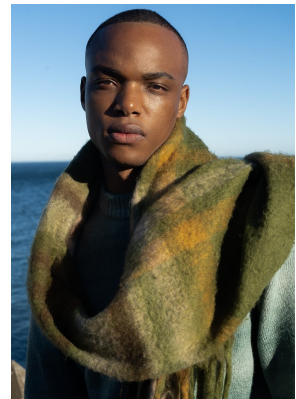

# BOSS MODELS

DURBAN

MBONGE KAMBONDE

Height: 185cm Chest: 92cm Waist: 77cm Shoe: 9 UK Hair: Black Eyes: Black

# BOSS MODELS

DURBAN