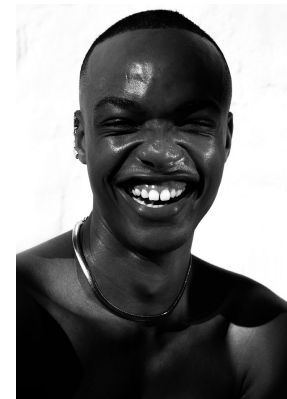

BOSS MODELS

DURBAN

MBONGE KAMBONDE

Height: 185cm Chest: 92cm Waist: 77cm Shoe: 9 UK Hair: Black Eyes: Black

BOSS MODELS

DURBAN

MBONGE KAMBONDE

Height: 185cm Chest: 92cm Waist: 77cm Shoe: 9 UK Hair: Black Eyes: Black

BOSS MODELS

DURBAN

MBONGE KAMBONDE

Height: 185cm Chest: 92cm Waist: 77cm Shoe: 9 UK Hair: Black Eyes: Black