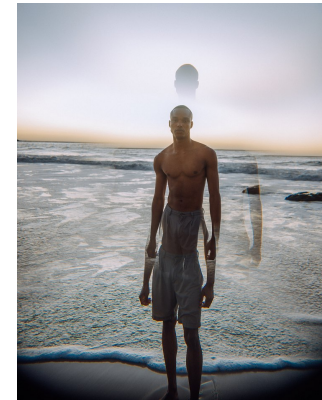

BOSS MODELS

DURBAN

MBONGE KAMBONDE

Height: 185cm Chest: 92cm Waist: 77cm Shoe: 9 UK Hair: Black Eyes: Black

BOSS MODELS

DURBAN

MBONGE KAMBONDE

Height: 185cm Chest: 92cm Waist: 77cm Shoe: 9 UK Hair: Black Eyes: Black

BOSS MODELS

DURBAN

MBONGE KAMBONDE

Height: 185cm Chest: 92cm Waist: 77cm Shoe: 9 UK Hair: Black Eyes: Black