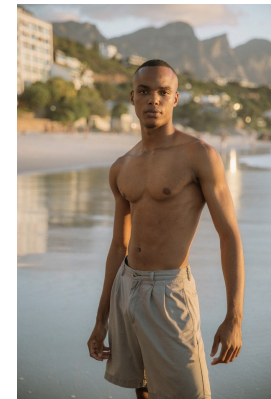

BOSS MODELS

DURBAN

MBONGE KAMBONDE

Height: 185cm Chest: 92cm Waist: 77cm Shoe: 9 UK Hair: Black Eyes: Black

BOSS MODELS

DURBAN

MBONGE KAMBONDE

Height: 185cm Chest: 92cm Waist: 77cm Shoe: 9 UK Hair: Black Eyes: Black

BOSS MODELS

DURBAN

MBONGE KAMBONDE

Height: 185cm Chest: 92cm Waist: 77cm Shoe: 9 UK Hair: Black Eyes: Black