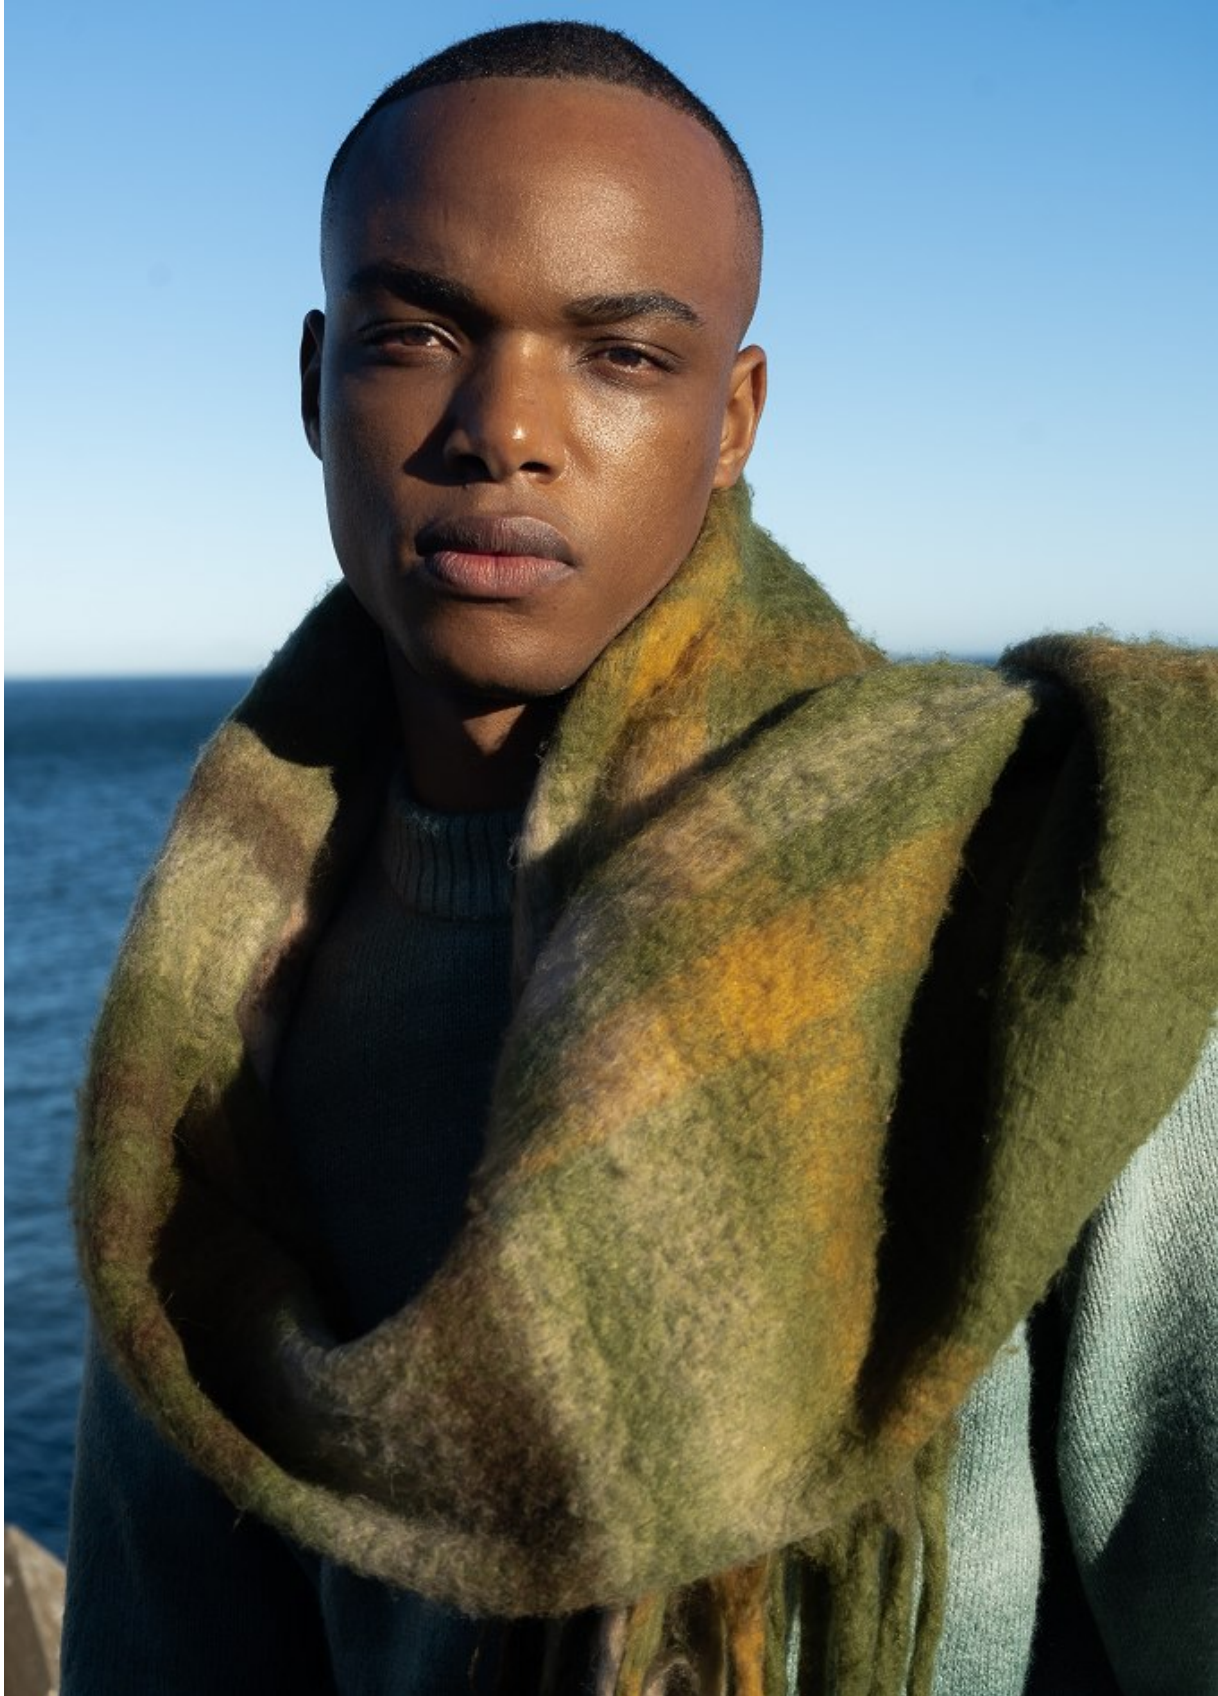

MBONGE KAMBONDE

BOSS MODELS

DURBAN

MBONGE KAMBONDE

Height: 185cm Chest: 92cm Waist: 77cm Shoe: 9 UK Hair: Black Eyes: Black