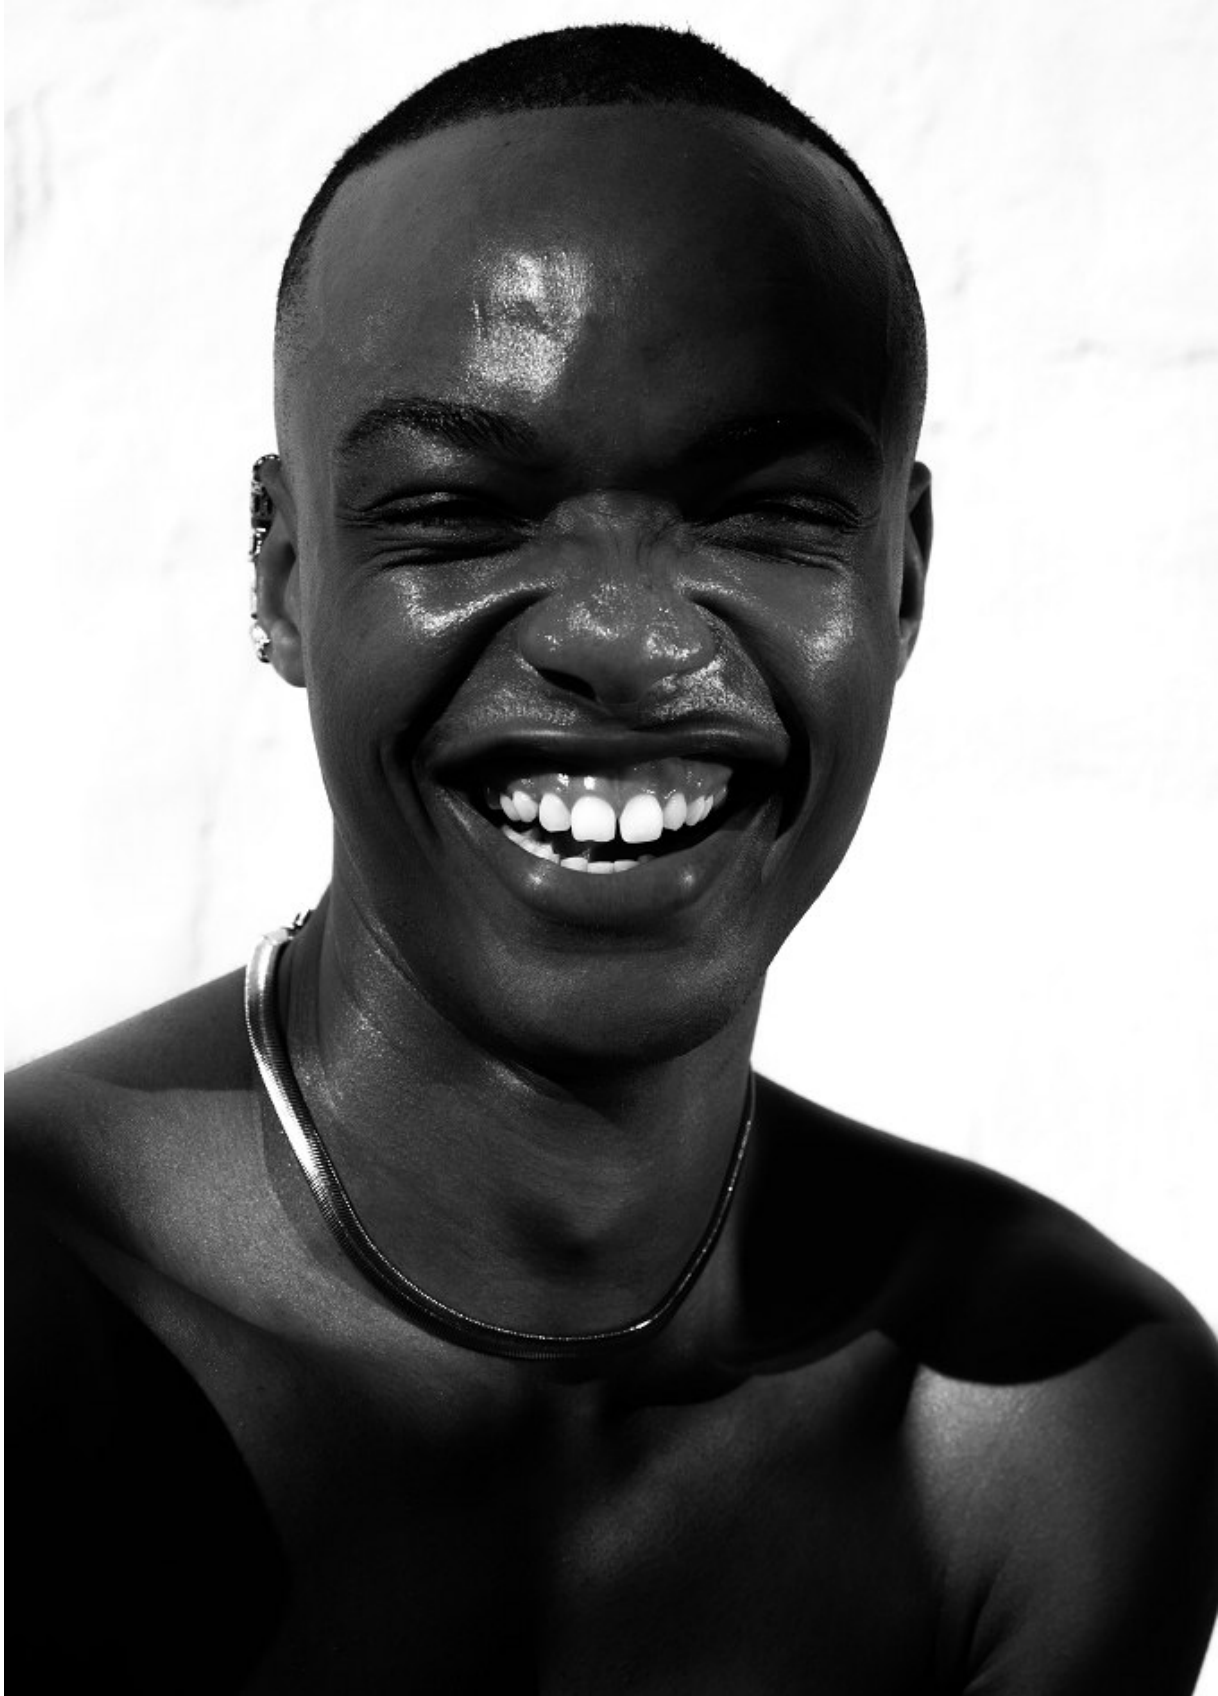

MBONGE KAMBONDE

BOSS MODELS

DURBAN

MBONGE KAMBONDE

Height: 185cm Chest: 92cm Waist: 77cm Shoe: 9 UK Hair: Black Eyes: Black