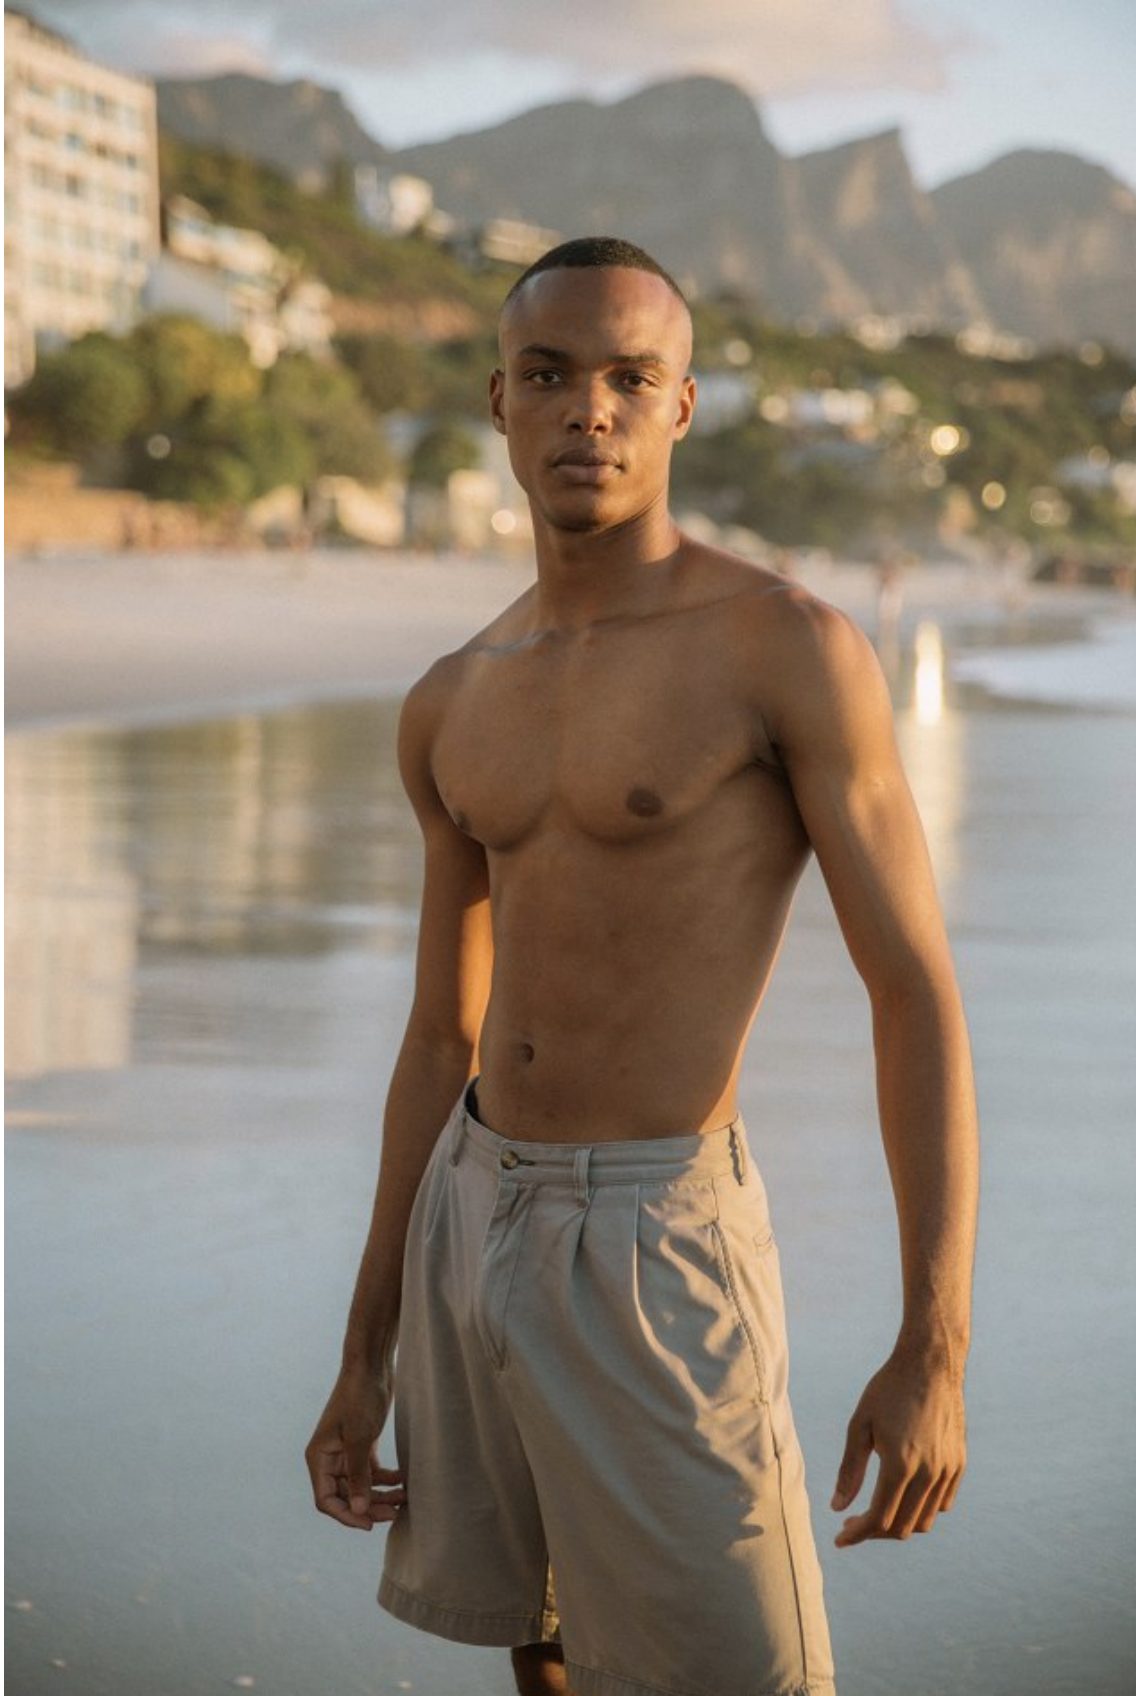

MBONGE KAMBONDE

BOSS MODELS

DURBAN

MBONGE KAMBONDE

Height: 185cm Chest: 92cm Waist: 77cm Shoe: 9 UK Hair: Black Eyes: Black