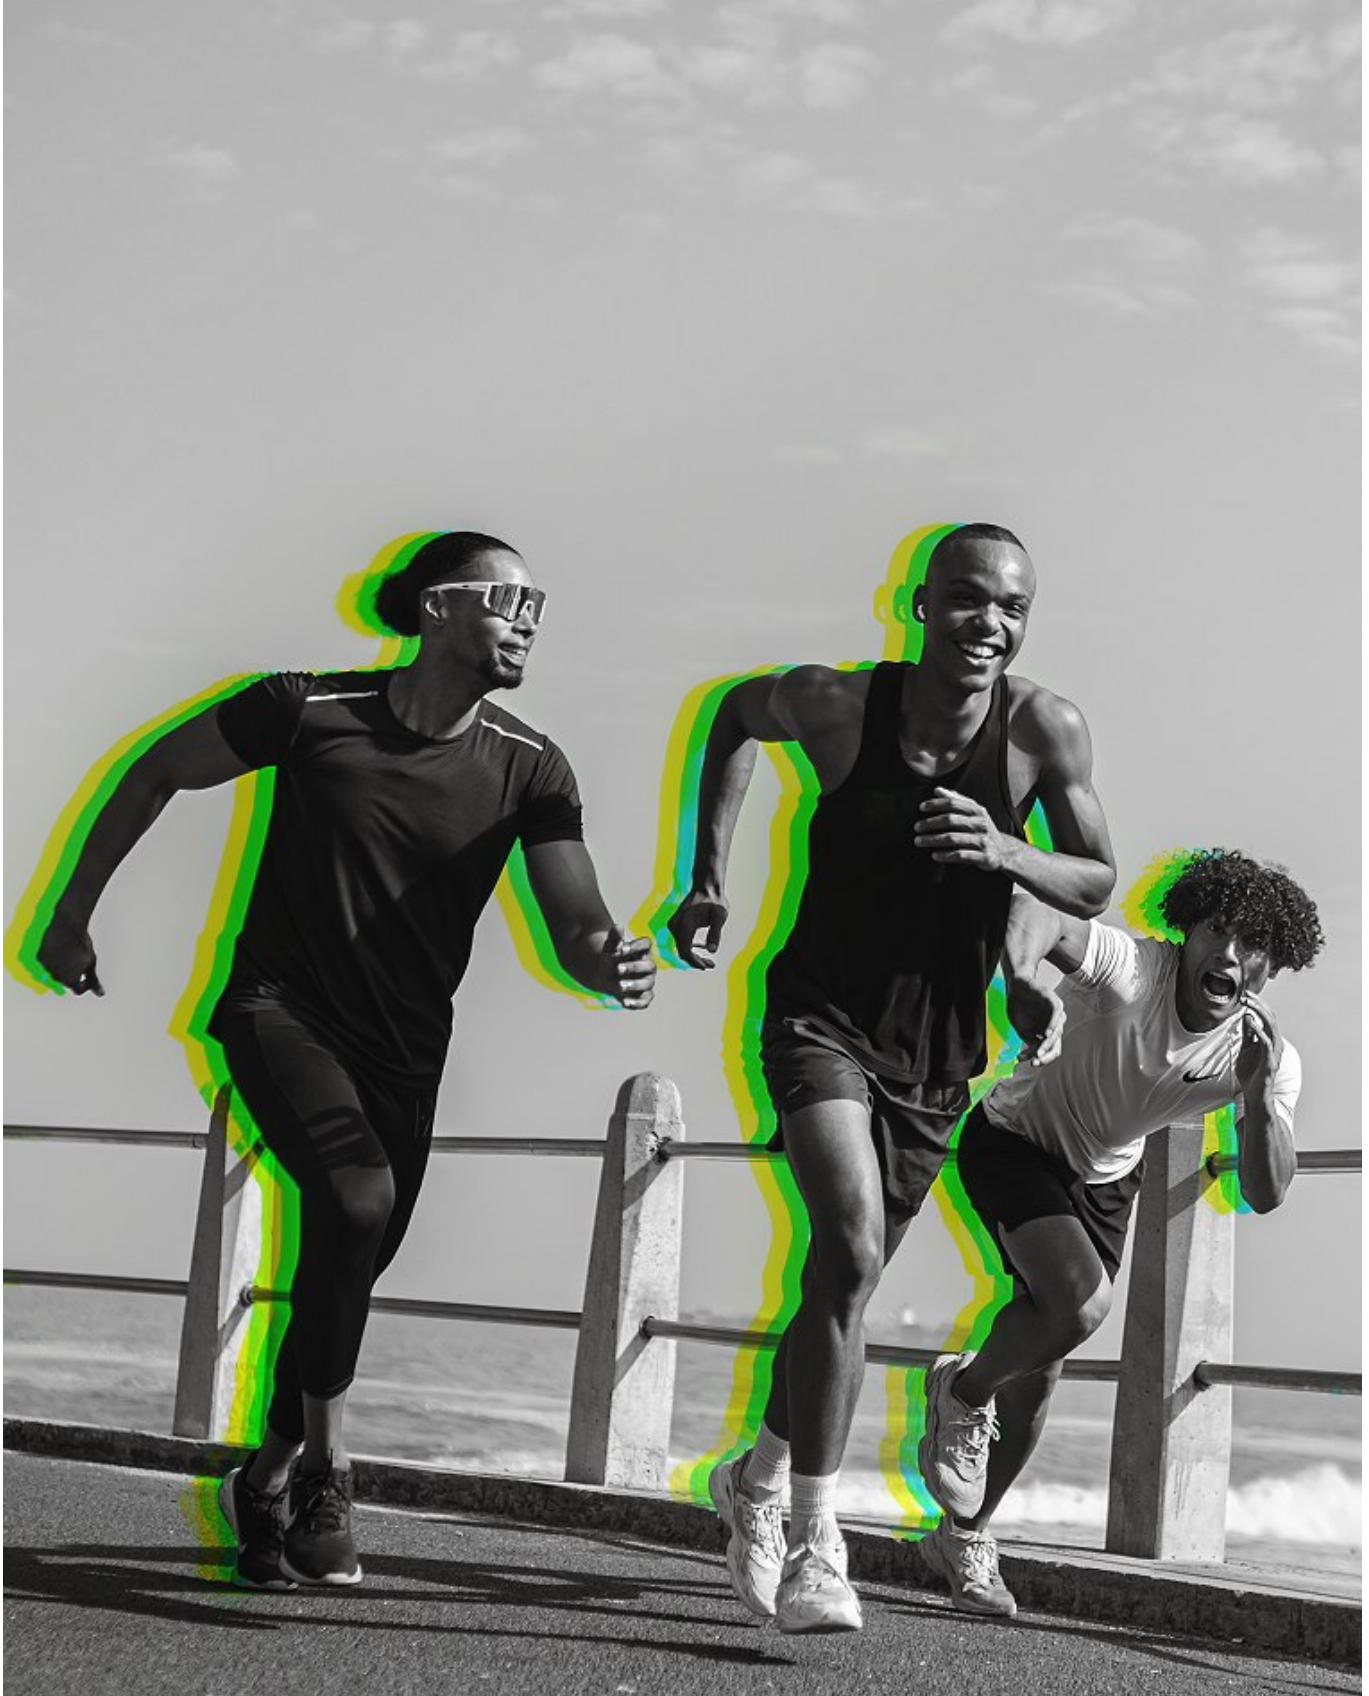

MBONGE KAMBONDE

BOSS MODELS

DURBAN

MBONGE KAMBONDE

Height: 185cm Chest: 92cm Waist: 77cm Shoe: 9 UK Hair: Black Eyes: Black