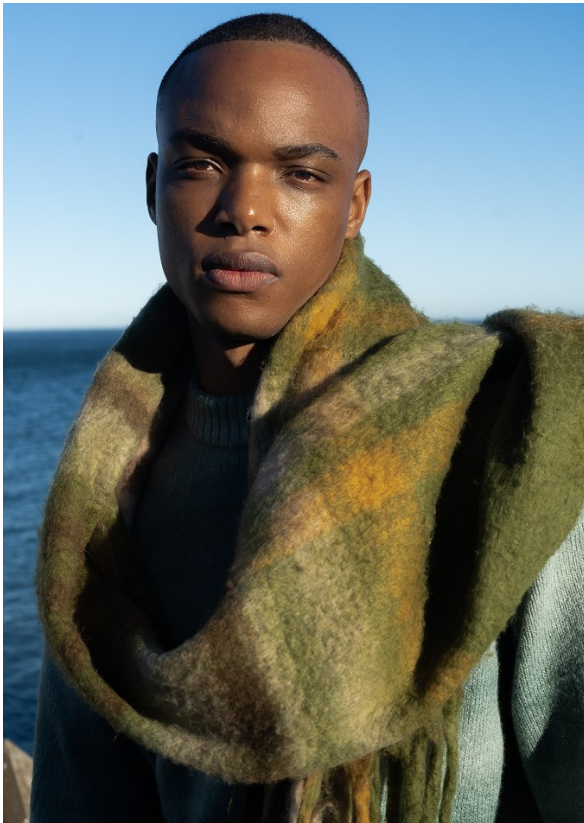

BOSS MODELS

DURBAN

MBONGE KAMBONDE

Height: 185cm Chest: 92cm Waist: 77cm Shoe: 9 UK Hair: Black Eyes: Black