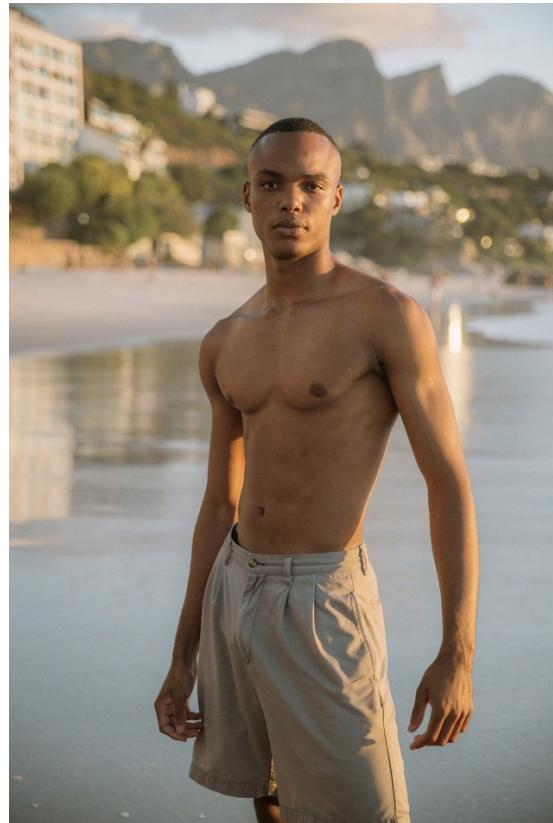

BOSS MODELS

DURBAN

MBONGE KAMBONDE

Height: 185cm Chest: 92cm Waist: 77cm Shoe: 9 UK Hair: Black Eyes: Black