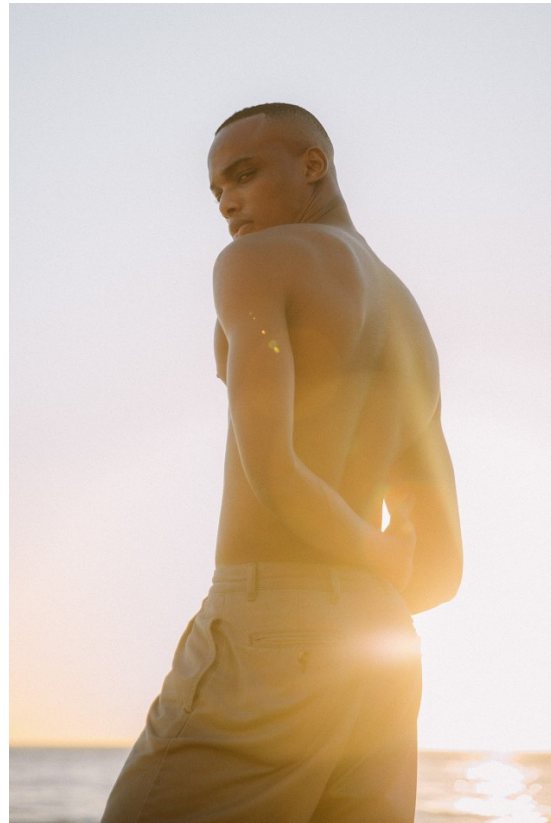

BOSS MODELS

DURBAN

MBONGE KAMBONDE

Height: 185cm Chest: 92cm Waist: 77cm Shoe: 9 UK Hair: Black Eyes: Black