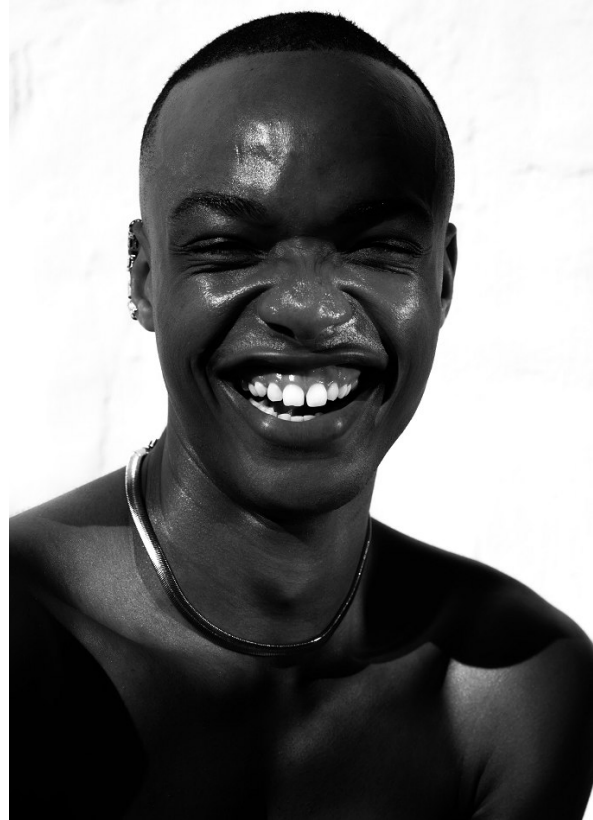

BOSS MODELS

DURBAN

MBONGE KAMBONDE

Height: 185cm Chest: 92cm Waist: 77cm Shoe: 9 UK Hair: Black Eyes: Black