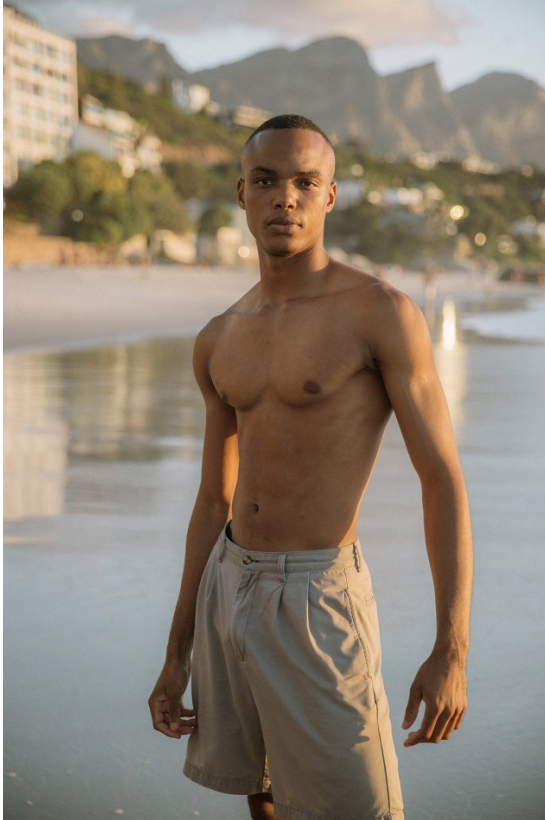

BOSS MODELS

DURBAN

MBONGE KAMBONDE

Height: 185cm Chest: 92cm Waist: 77cm Shoe: 9 UK Hair: Black Eyes: Black

BOSS MODELS

DURBAN

MBONGE KAMBONDE

Height: 185cm Chest: 92cm Waist: 77cm Shoe: 9 UK Hair: Black Eyes: Black