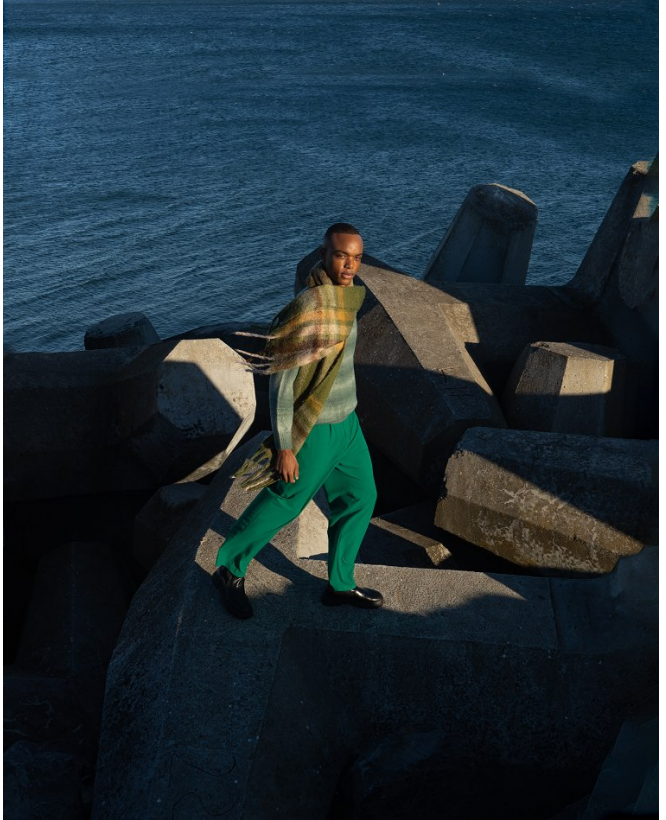

BOSS MODELS

DURBAN

MBONGE KAMBONDE

Height: 185cm Chest: 92cm Waist: 77cm Shoe: 9 UK Hair: Black Eyes: Black

BOSS MODELS

DURBAN

MBONGE KAMBONDE

Height: 185cm Chest: 92cm Waist: 77cm Shoe: 9 UK Hair: Black Eyes: Black