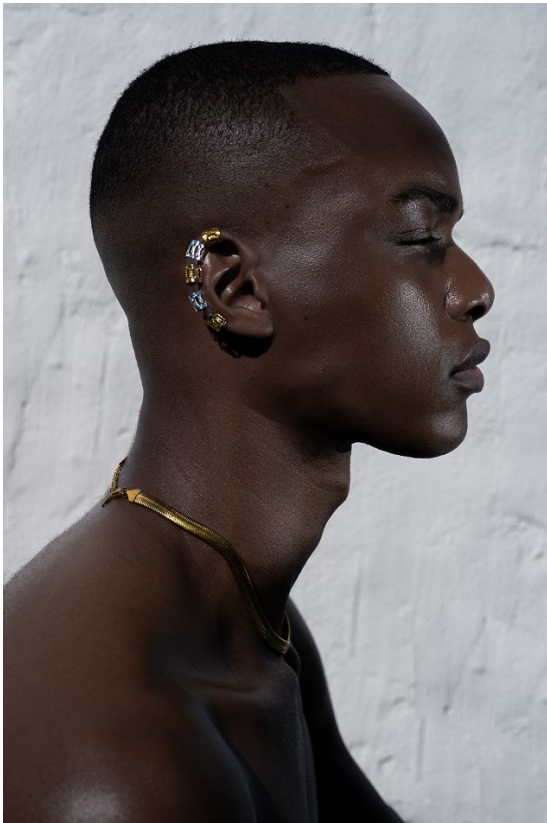

BOSS MODELS

DURBAN

MBONGE KAMBONDE

Height: 185cm Chest: 92cm Waist: 77cm Shoe: 9 UK Hair: Black Eyes: Black

BOSS MODELS

DURBAN

MBONGE KAMBONDE

Height: 185cm Chest: 92cm Waist: 77cm Shoe: 9 UK Hair: Black Eyes: Black