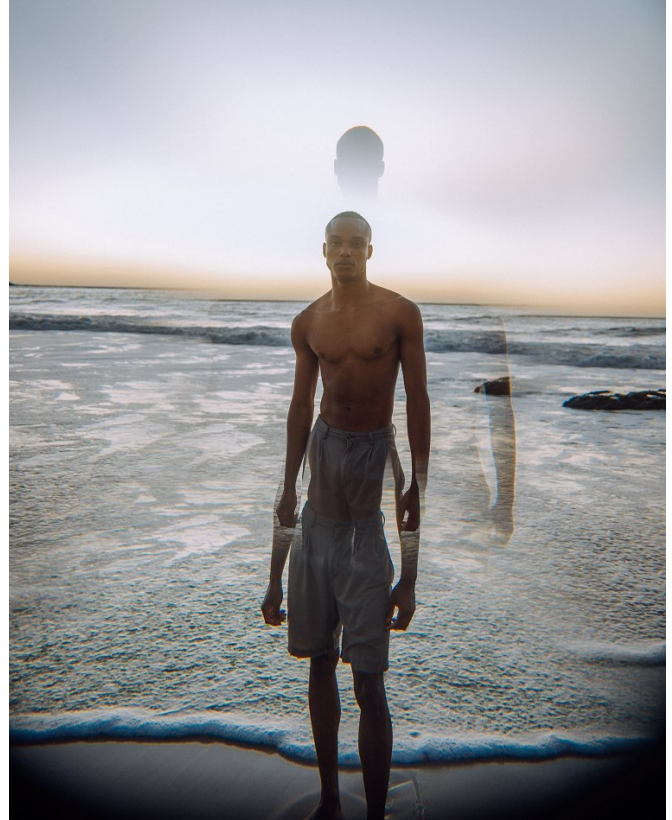

BOSS MODELS

DURBAN

MBONGE KAMBONDE

Height: 185cm Chest: 92cm Waist: 77cm Shoe: 9 UK Hair: Black Eyes: Black