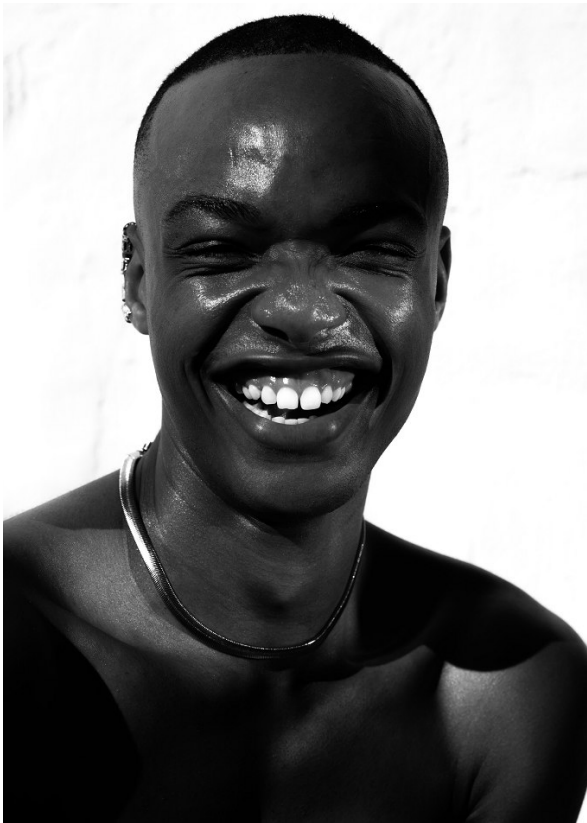

BOSS MODELS

DURBAN

MBONGE KAMBONDE

Height: 185cm Chest: 92cm Waist: 77cm Shoe: 9 UK Hair: Black Eyes: Black

BOSS MODELS

DURBAN

MBONGE KAMBONDE

Height: 185cm Chest: 92cm Waist: 77cm Shoe: 9 UK Hair: Black Eyes: Black