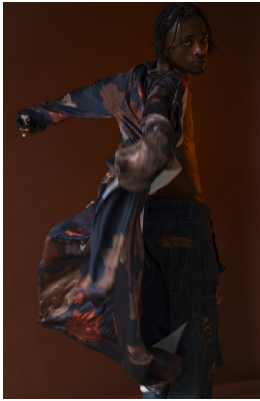

BOSS MODELS

DURBAN

JUNIOR TAYLOR NEWMAN

Height: 193cm Chest: 83cm Waist: 81cm Shoe: 10.5 UK Hair: Black Eyes: Brown

BOSS MODELS

DURBAN

JUNIOR TAYLOR NEWMAN

Height: 193cm Chest: 83cm Waist: 81cm Shoe: 10.5 UK Hair: Black Eyes: Brown