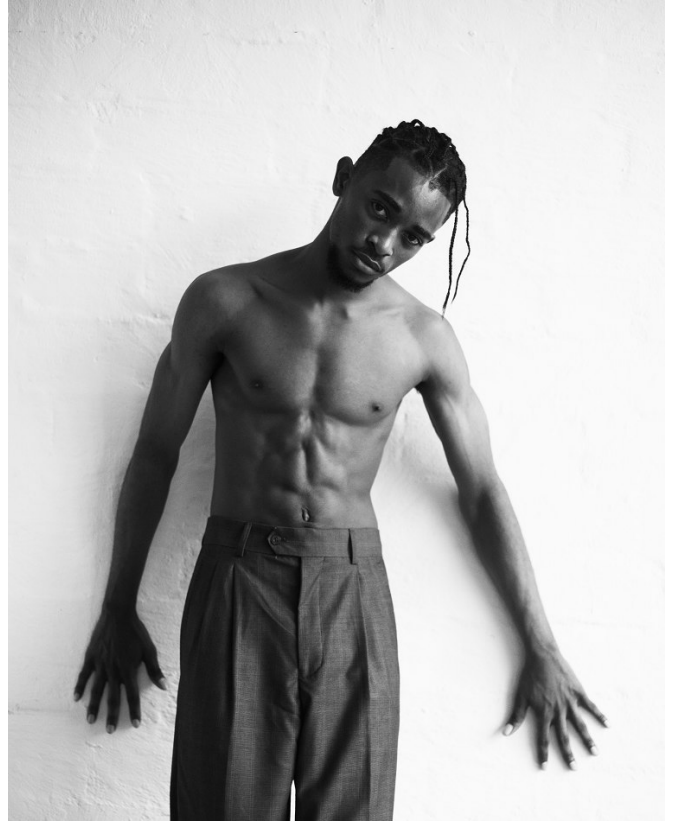

BOSS MODELS

DURBAN

JUNIOR TAYLOR NEWMAN

Height: 193cm Chest: 83cm Waist: 80cm Shoe: 10.5 UK Hair: Black Eyes: Brown