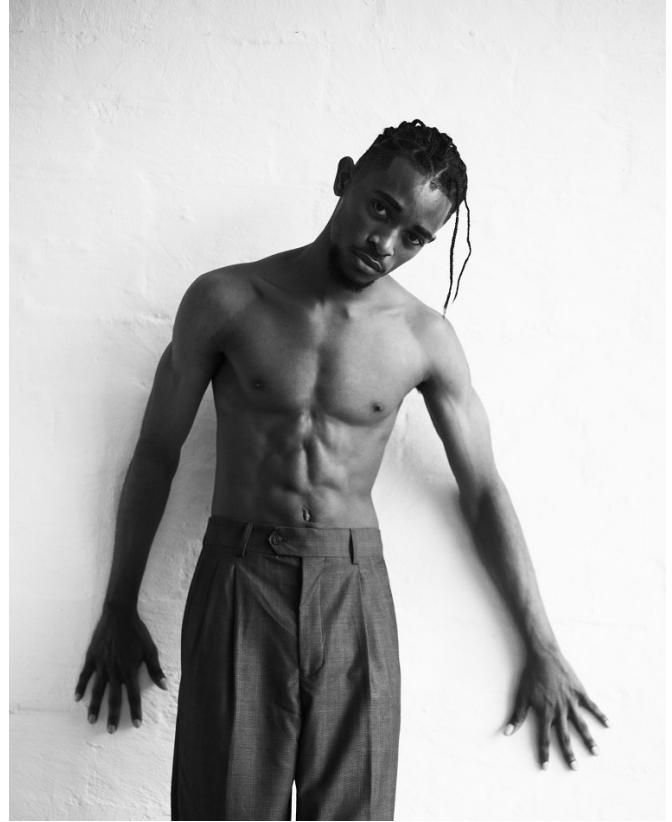

BOSS MODELS

DURBAN

JUNIOR TAYLOR NEWMAN

Height: 193cm Chest: 83cm Waist: 81cm Shoe: 10.5 UK Hair: Black Eyes: Brown

BOSS MODELS

DURBAN

JUNIOR TAYLOR NEWMAN

Height: 193cm Chest: 83cm Waist: 81cm Shoe: 10.5 UK Hair: Black Eyes: Brown