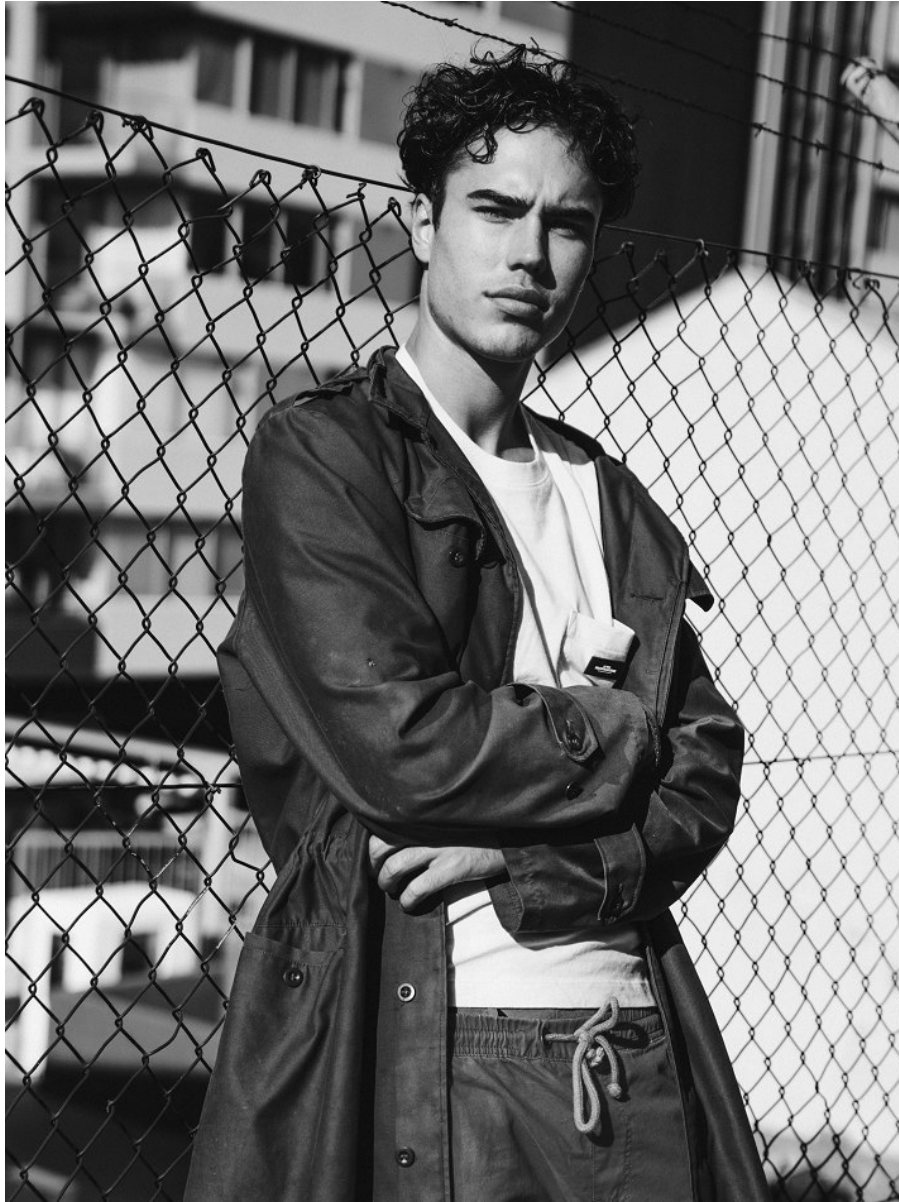

BOSS MODELS

DURBAN

MALAKYTE

Height: 190cm Chest: 94cm Waist: 80cm Shoe: 11 UK Hair: Black Eyes: Green

BOSS MODELS

DURBAN

MALAKYTE

Height: 190cm Chest: 94cm Waist: 80cm Shoe: 11 UK Hair: Black Eyes: Green