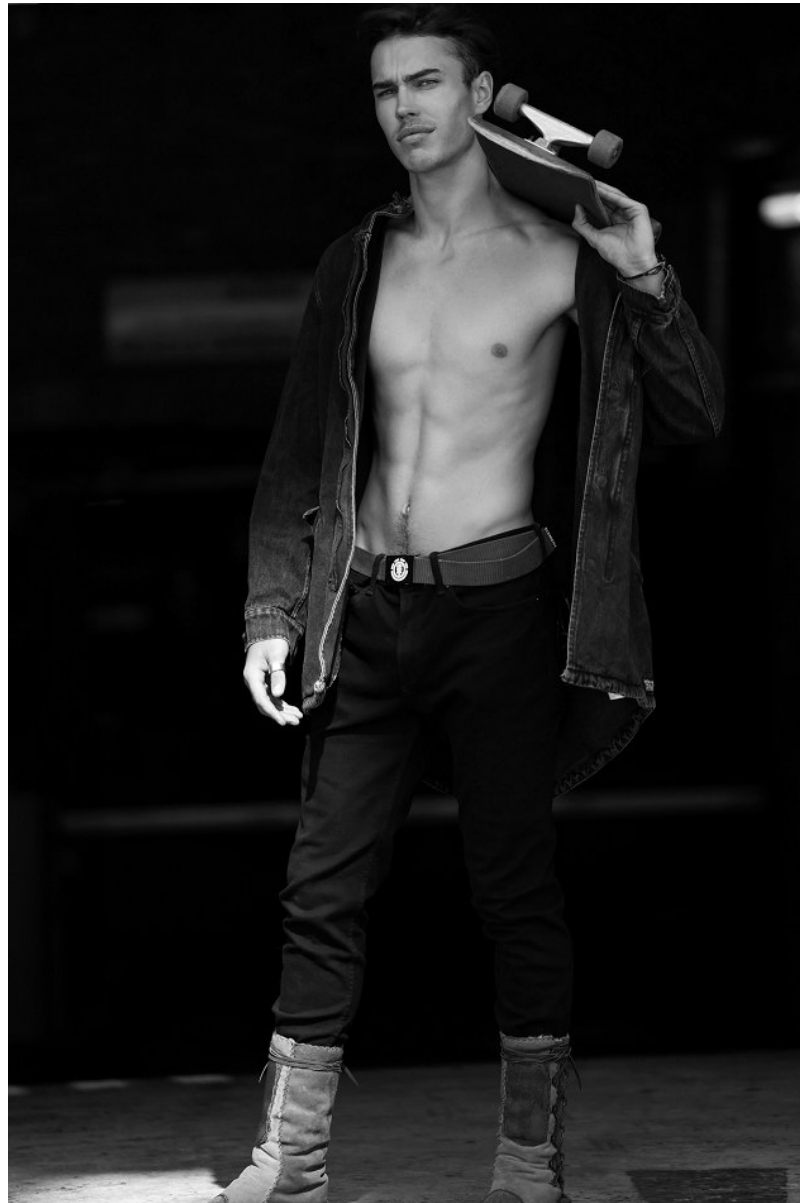

BOSS MODELS

DURBAN

MALAKYTE

Height: 190cm Chest: 94cm Waist: 80cm Shoe: 11 UK Hair: Black Eyes: Green