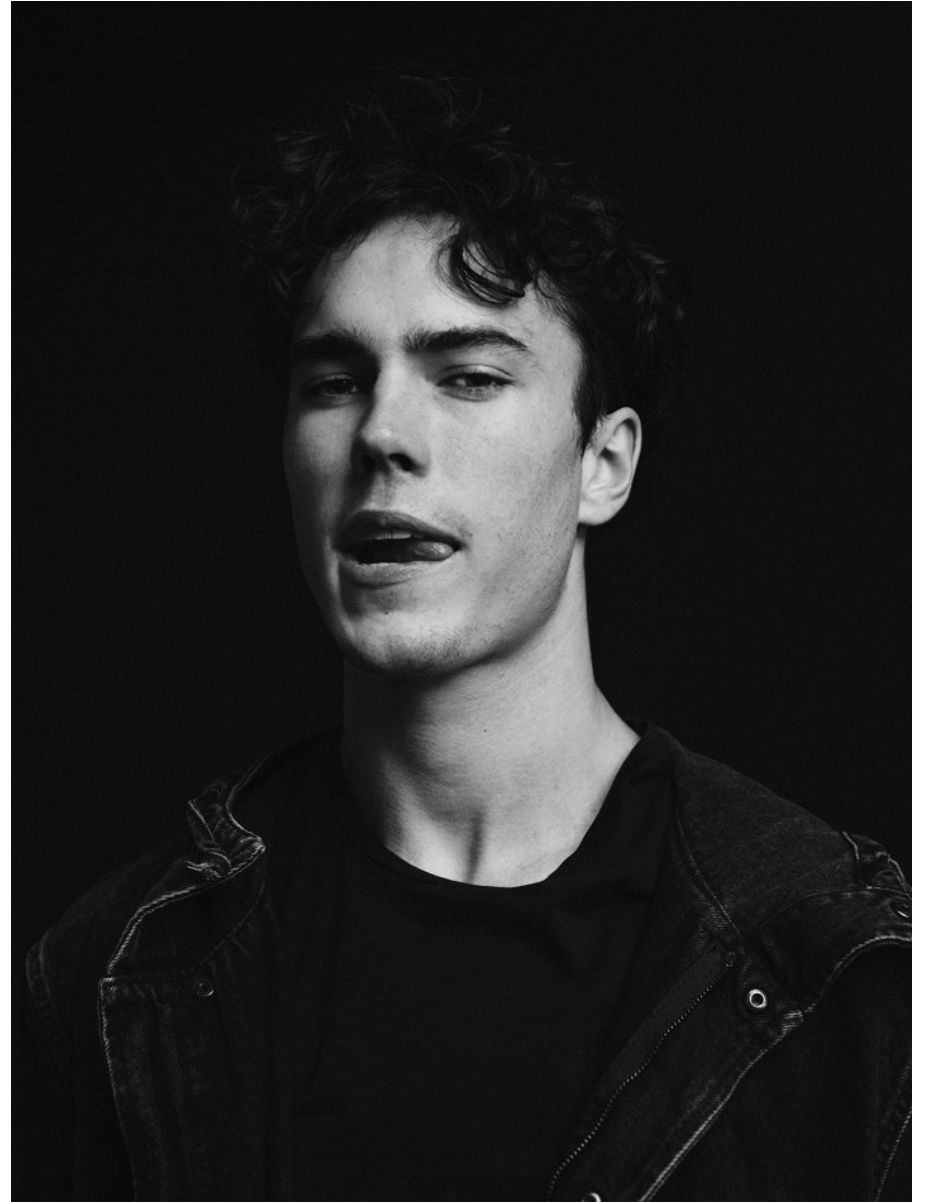

BOSS MODELS

DURBAN

MALAKYTE

Height: 190cm Chest: 94cm Waist: 80cm Shoe: 11 UK Hair: Black Eyes: Green

BOSS MODELS

DURBAN

MALAKYTE

Height: 190cm Chest: 94cm Waist: 80cm Shoe: 11 UK Hair: Black Eyes: Green