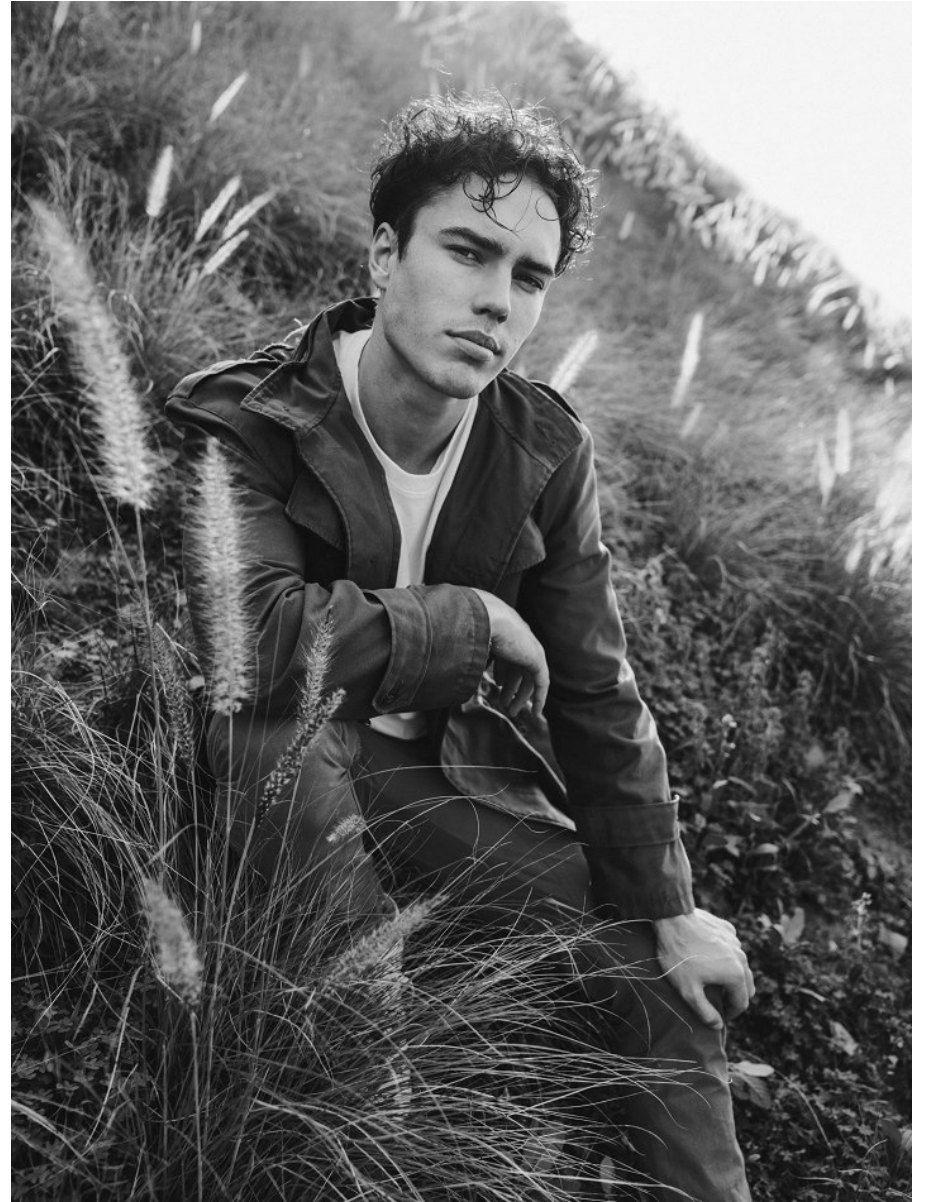

BOSS MODELS

DURBAN

MALAKYTE

Height: 190cm Chest: 94cm Waist: 80cm Shoe: 11 UK Hair: Black Eyes: Green

BOSS MODELS

DURBAN

MALAKYTE

Height: 190cm Chest: 94cm Waist: 80cm Shoe: 11 UK Hair: Black Eyes: Green