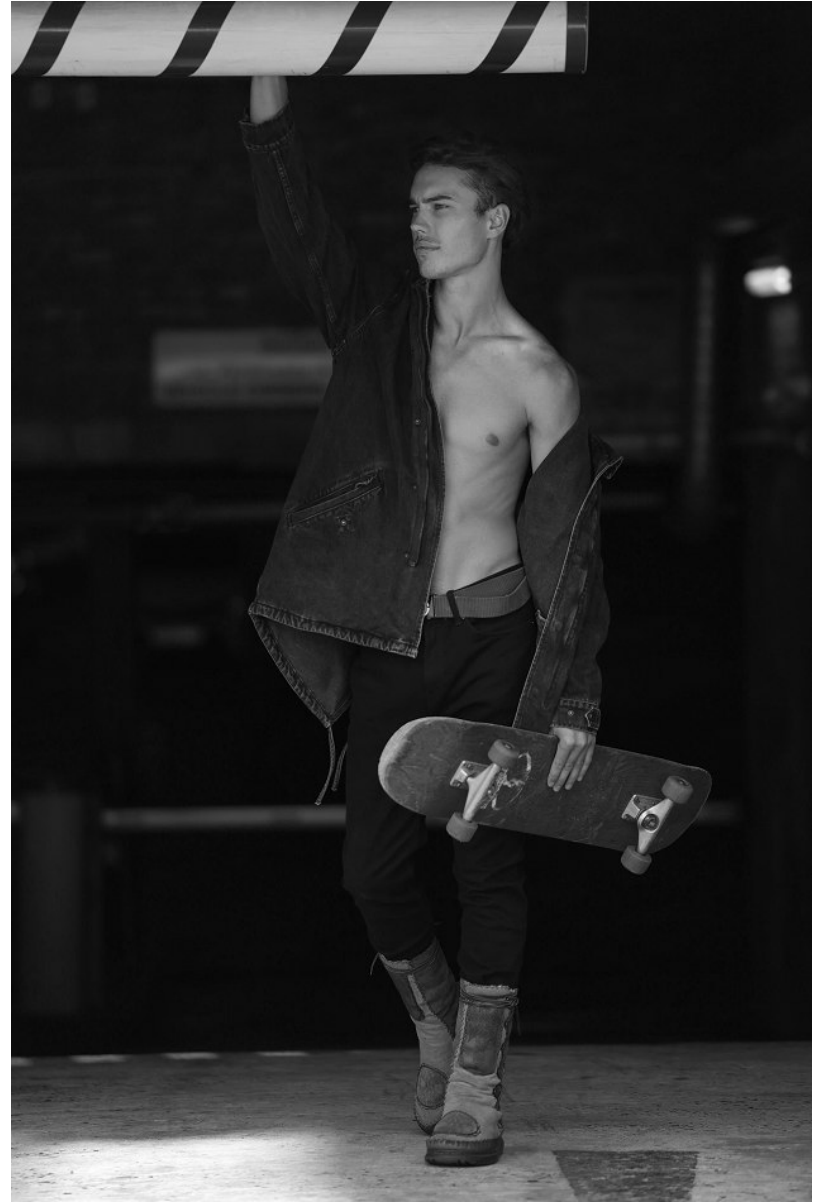

BOSS MODELS

DURBAN

MALAKYTE

Height: 190cm Chest: 94cm Waist: 80cm Shoe: 11 UK Hair: Black Eyes: Green

BOSS MODELS

DURBAN

MALAKYTE

Height: 190cm Chest: 94cm Waist: 80cm Shoe: 11 UK Hair: Black Eyes: Green