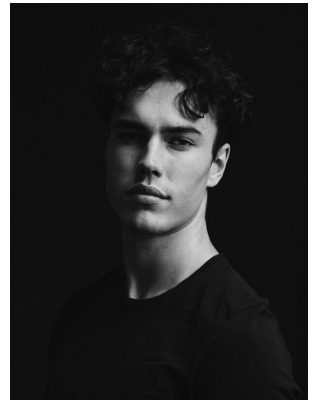

# BOSS MODELS

DURBAN

## MALAKYTE

Height: 190cm Chest: 94cm Waist: 80cm Shoe: 11 UK Hair: Black Eyes: Green