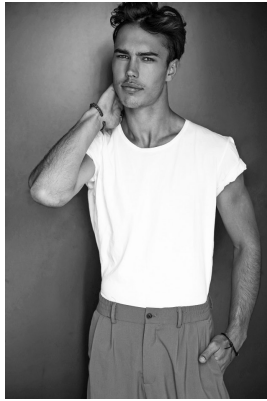

# BOSS MODELS

DURBAN

## MALAKYTE

Height: 190cm Chest: 94cm Waist: 80cm Shoe: 11 UK Hair: Black Eyes: Green