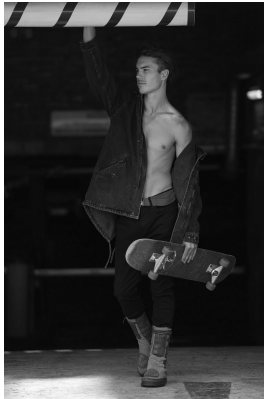

BOSS MODELS

DURBAN

MALAKYTE

Height: 190cm Chest: 94cm Waist: 80cm Shoe: 11 UK Hair: Black Eyes: Green