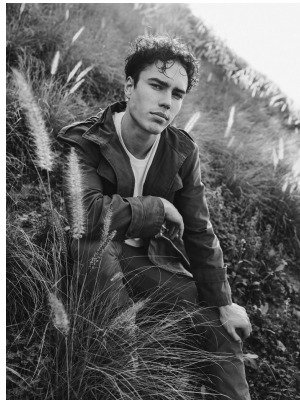

# BOSS MODELS

DURBAN

## MALAKYTE

Height: 190cm Chest: 94cm Waist: 80cm Shoe: 11 UK Hair: Black Eyes: Green