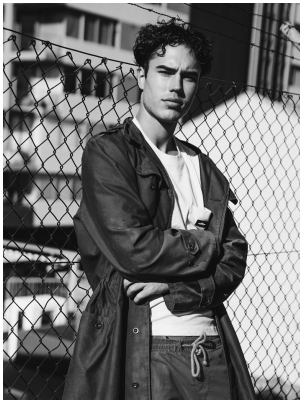

# BOSS MODELS

DURBAN

## MALAKYTE

Height: 190cm Chest: 94cm Waist: 80cm Shoe: 11 UK Hair: Black Eyes: Green