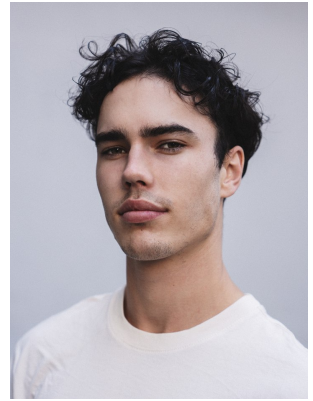

# BOSS MODELS

DURBAN

## MALAKYTE

Height: 190cm Chest: 94cm Waist: 80cm Shoe: 11 UK Hair: Black Eyes: Green