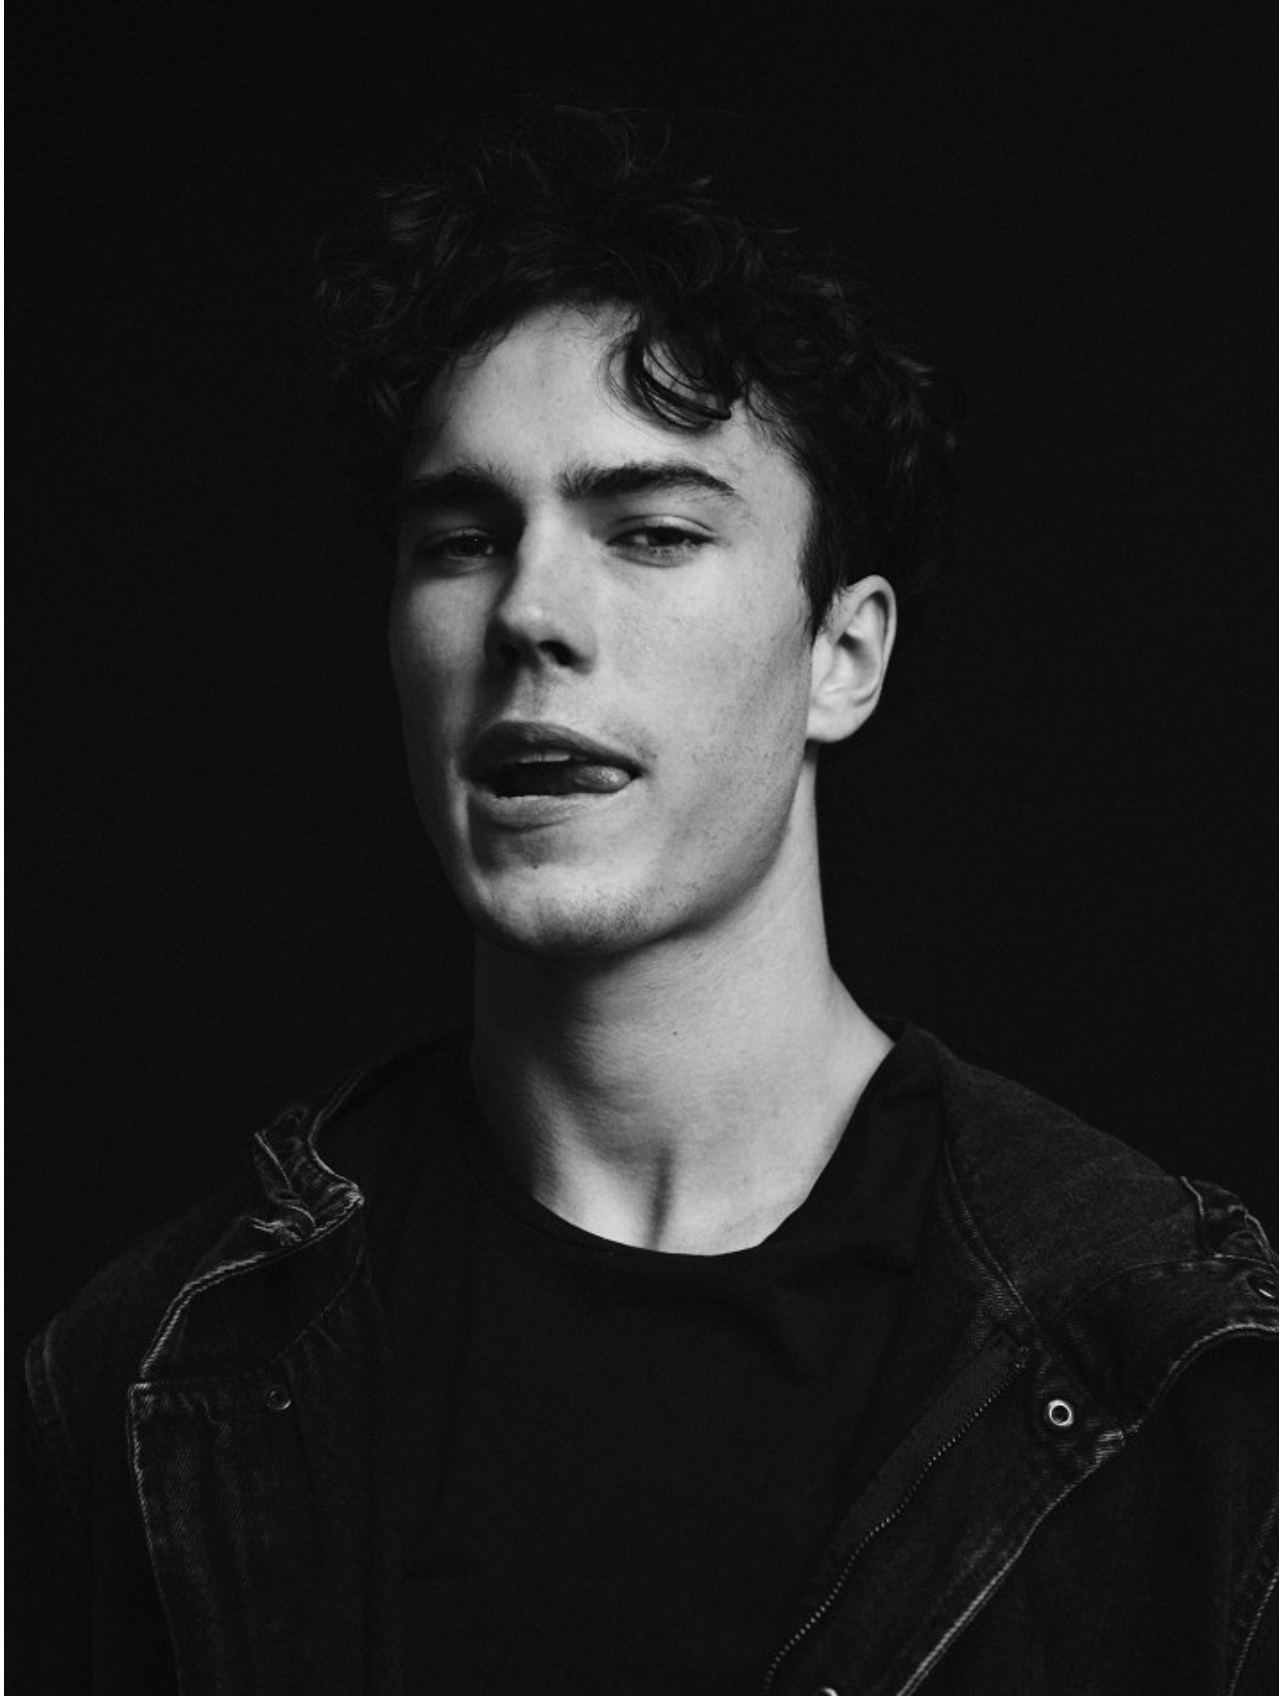

BOSS MODELS

DURBAN

MALAKYTE

Height: 190cm Chest: 94cm Waist: 80cm Shoe: 11 UK Hair: Black Eyes: Green