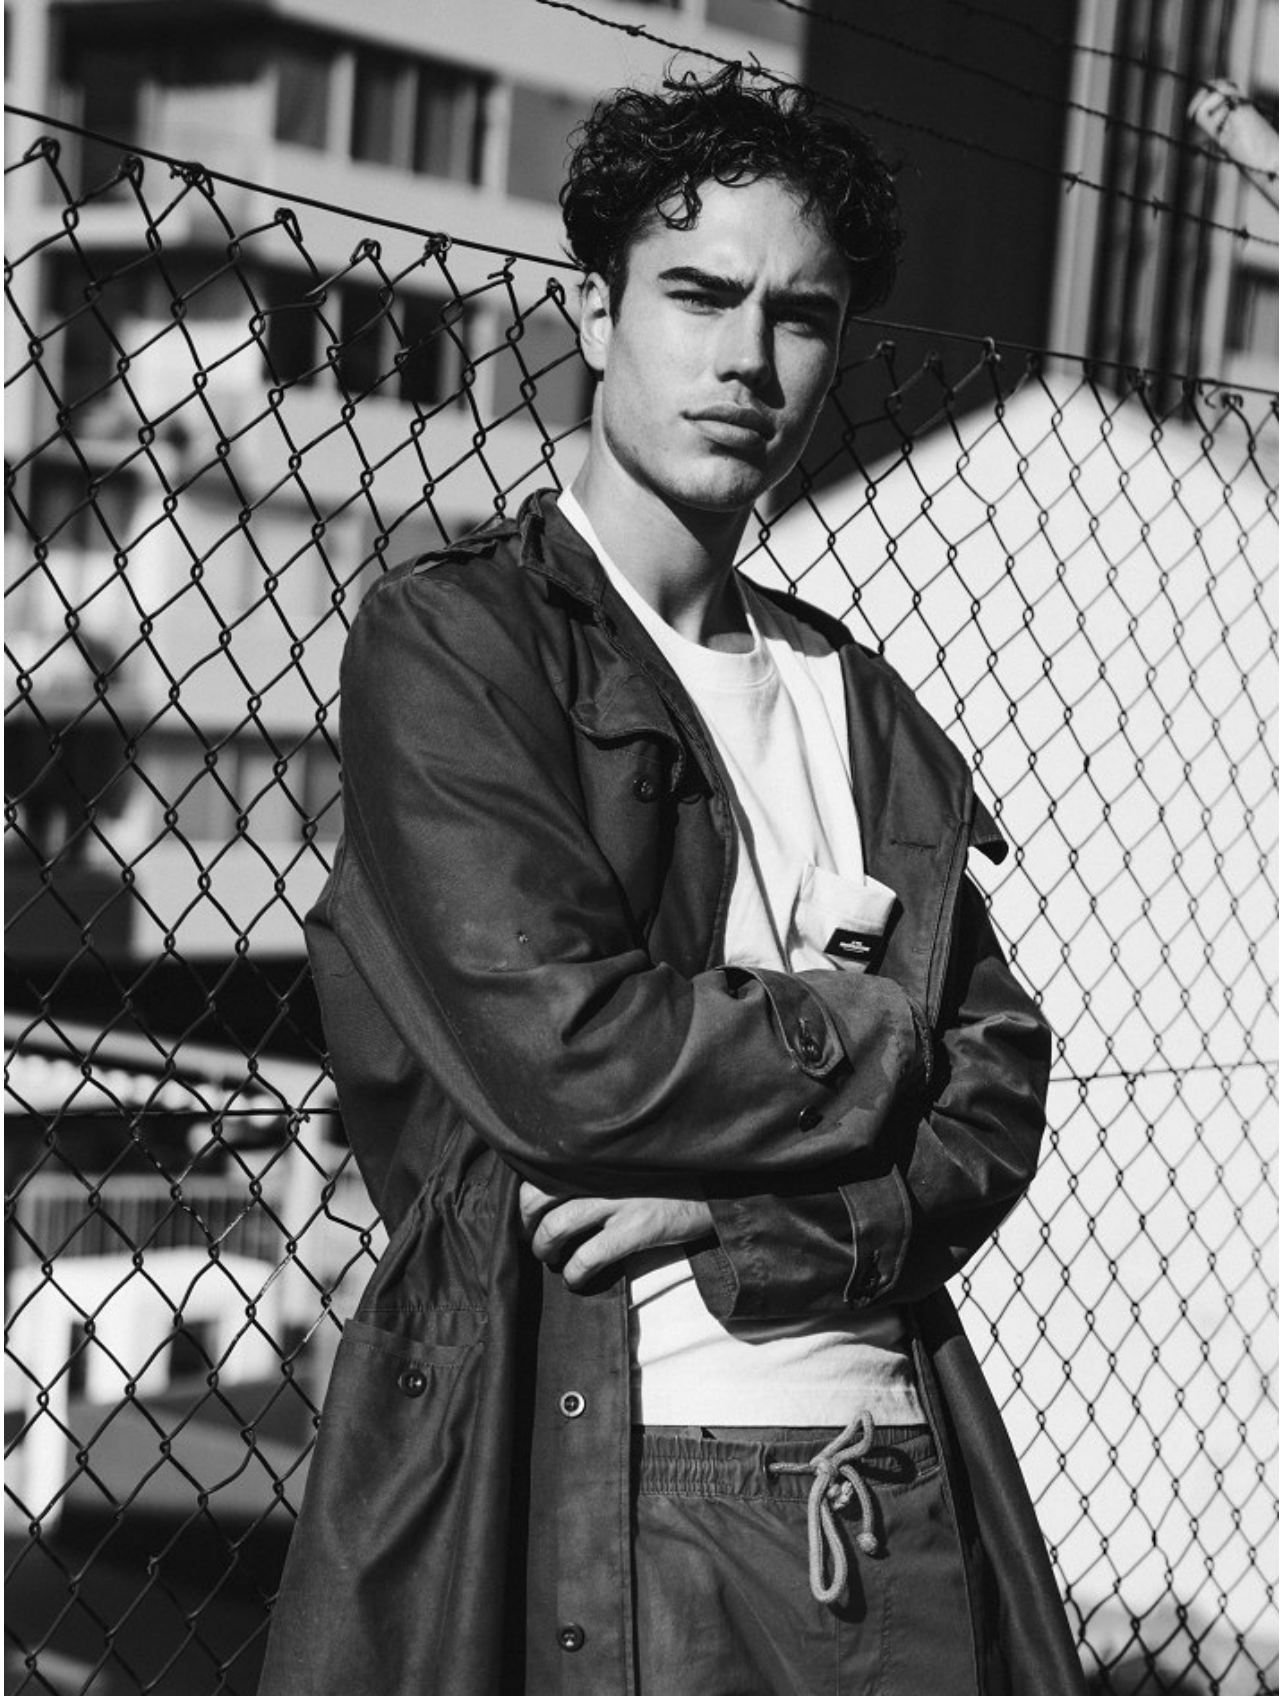

Height: 190cm Chest: 94cm Waist: 80cm Shoe: 11 UK Hair: Black Eyes: Green

BOSS MODELS

DURBAN

MALAKYTE

Height: 190cm Chest: 94cm Waist: 80cm Shoe: 11 UK Hair: Black Eyes: Green

BOSS MODELS

DURBAN

MALAKYTE