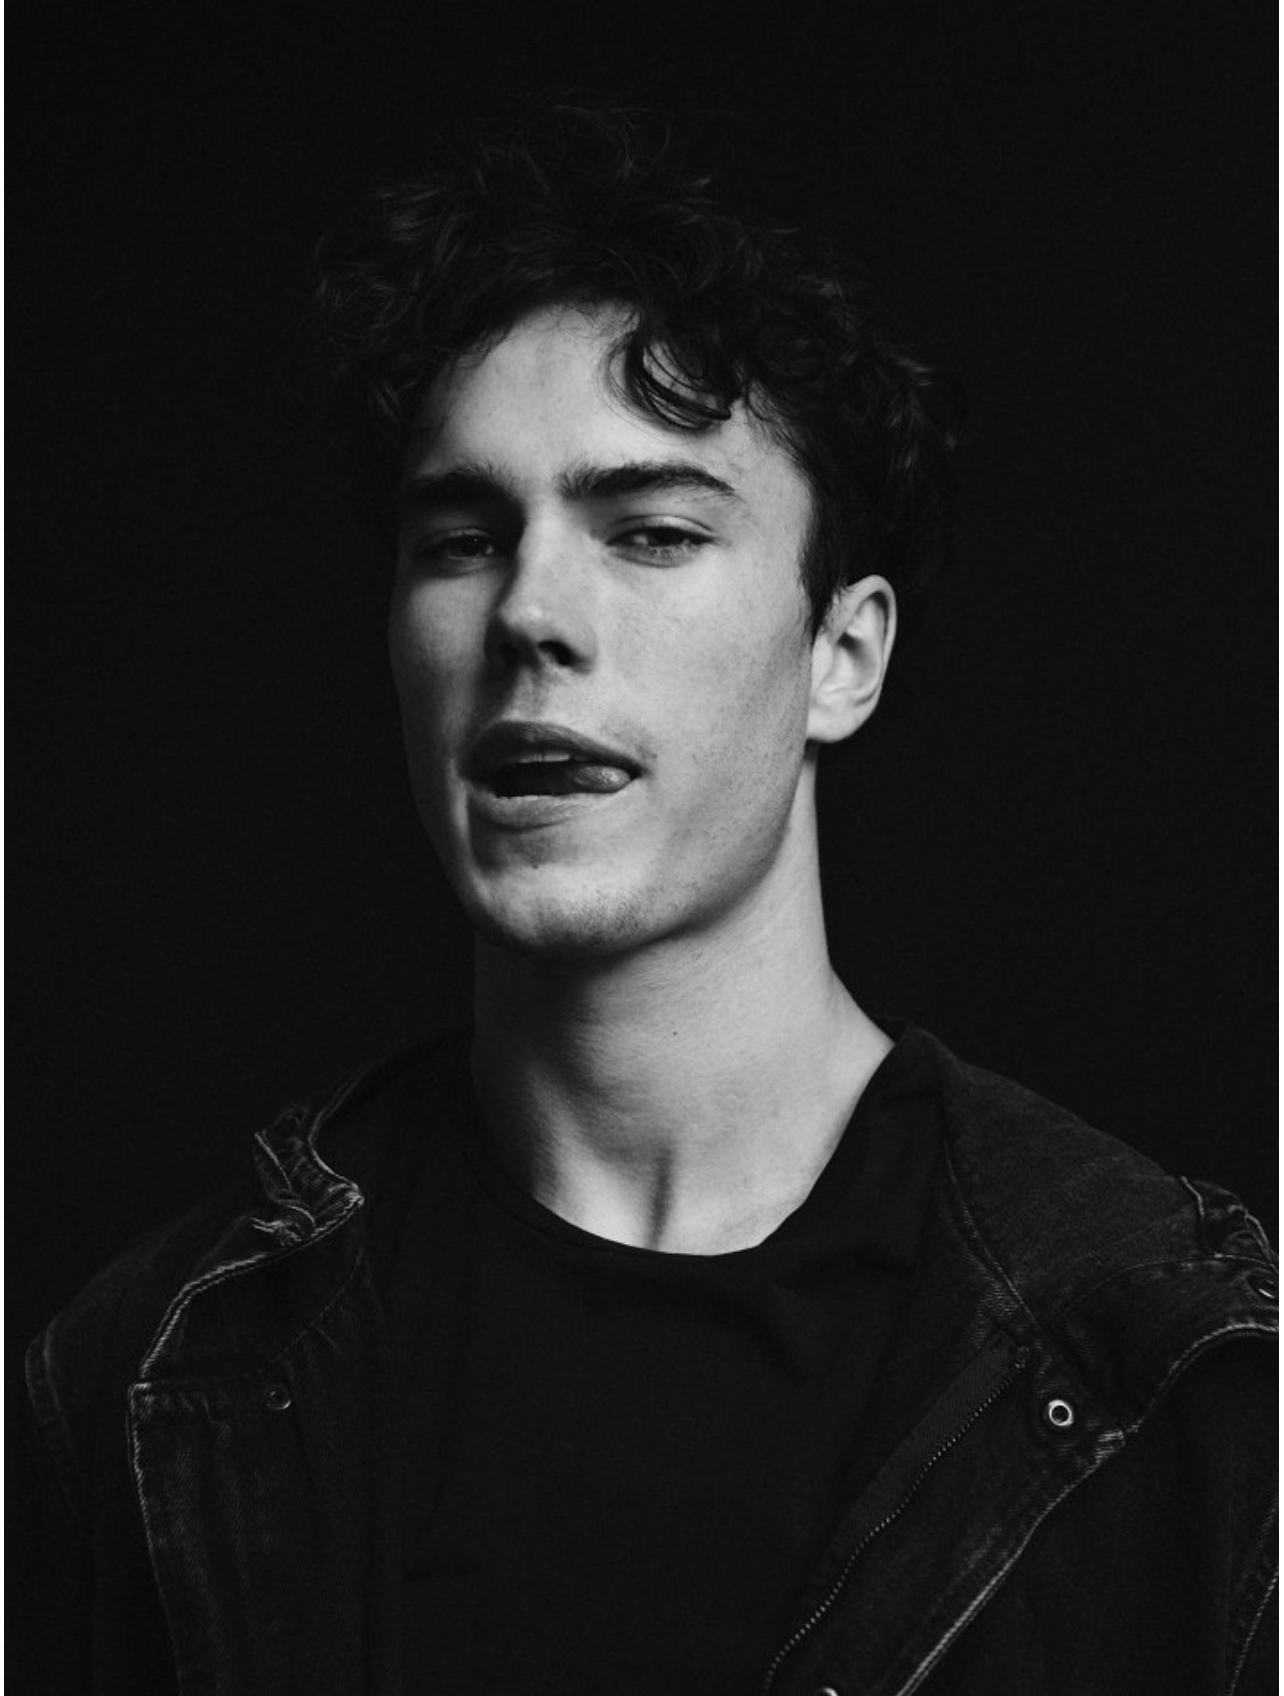

BOSS MODELS

DURBAN

MALAKYTE

Height: 190cm Chest: 94cm Waist: 80cm Shoe: 11 UK Hair: Black Eyes: Green

BOSS MODELS

DURBAN

MALAKYTE

Height: 190cm Chest: 94cm Waist: 80cm Shoe: 11 UK Hair: Black Eyes: Green