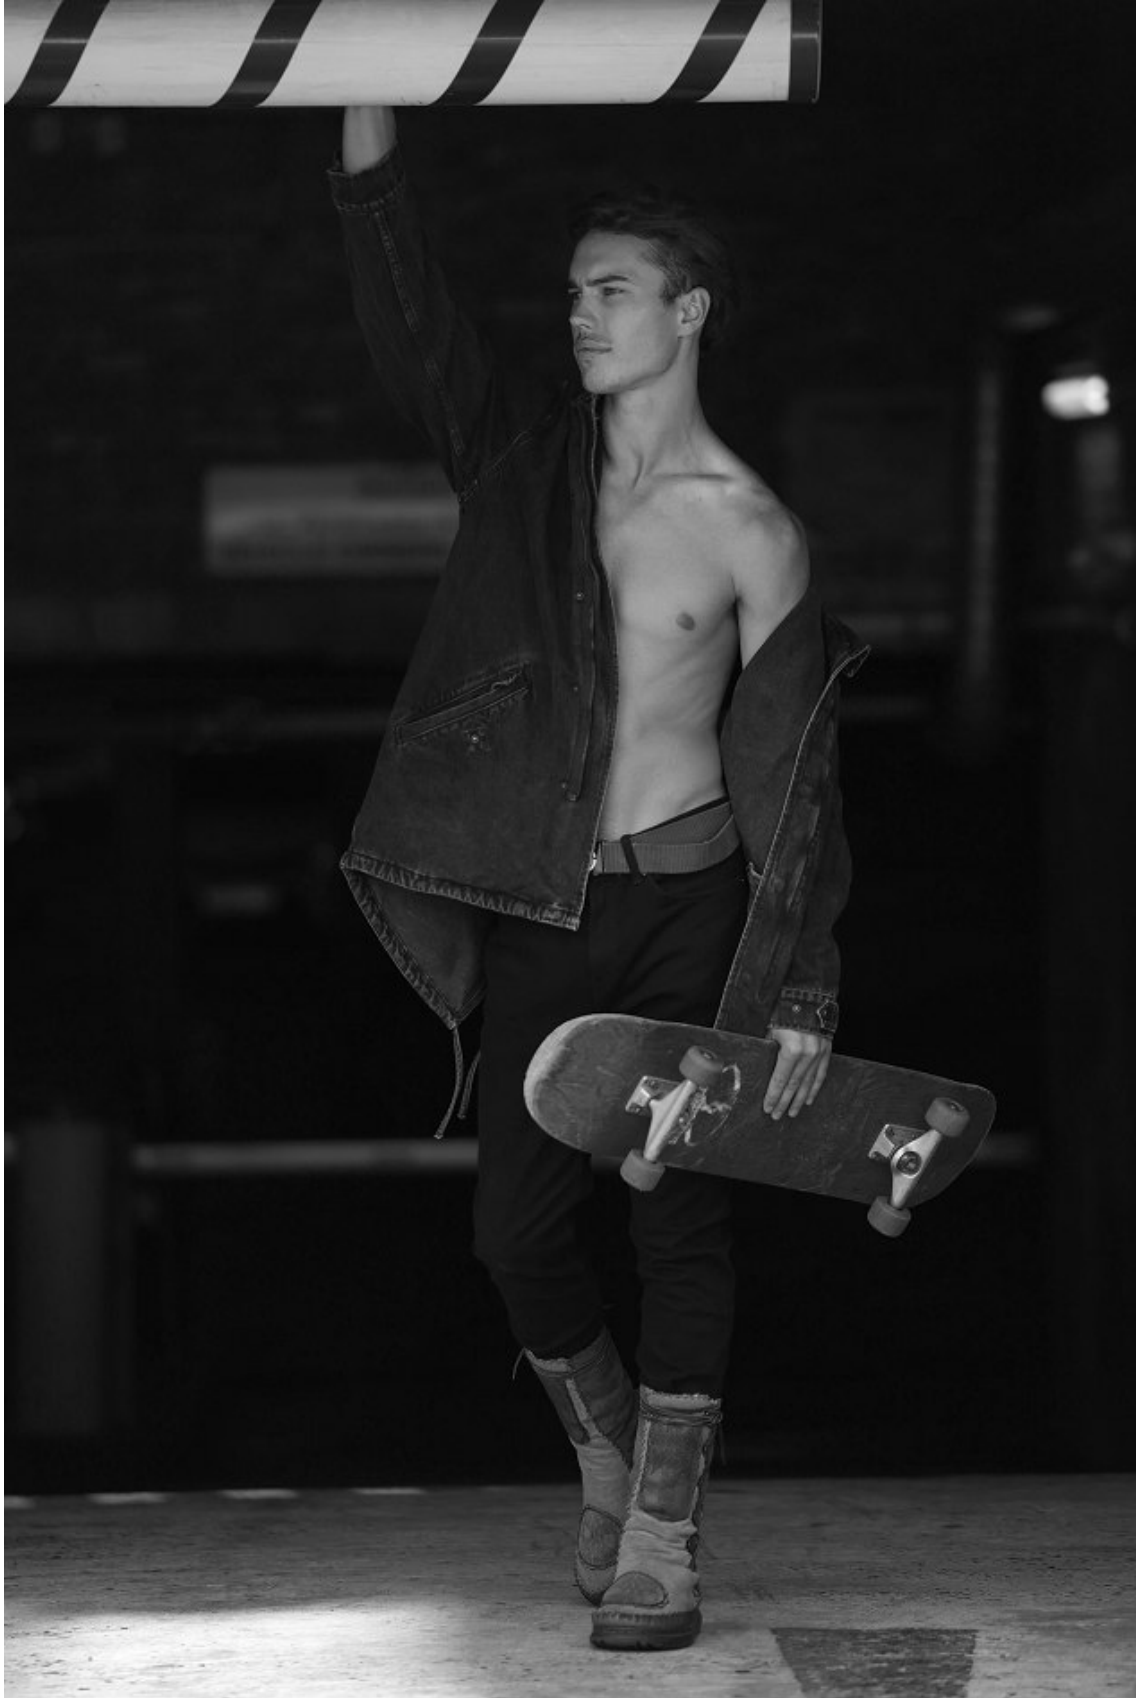

BOSS MODELS

DURBAN

MALAKYTE

Height: 190cm Chest: 94cm Waist: 80cm Shoe: 11 UK Hair: Black Eyes: Green