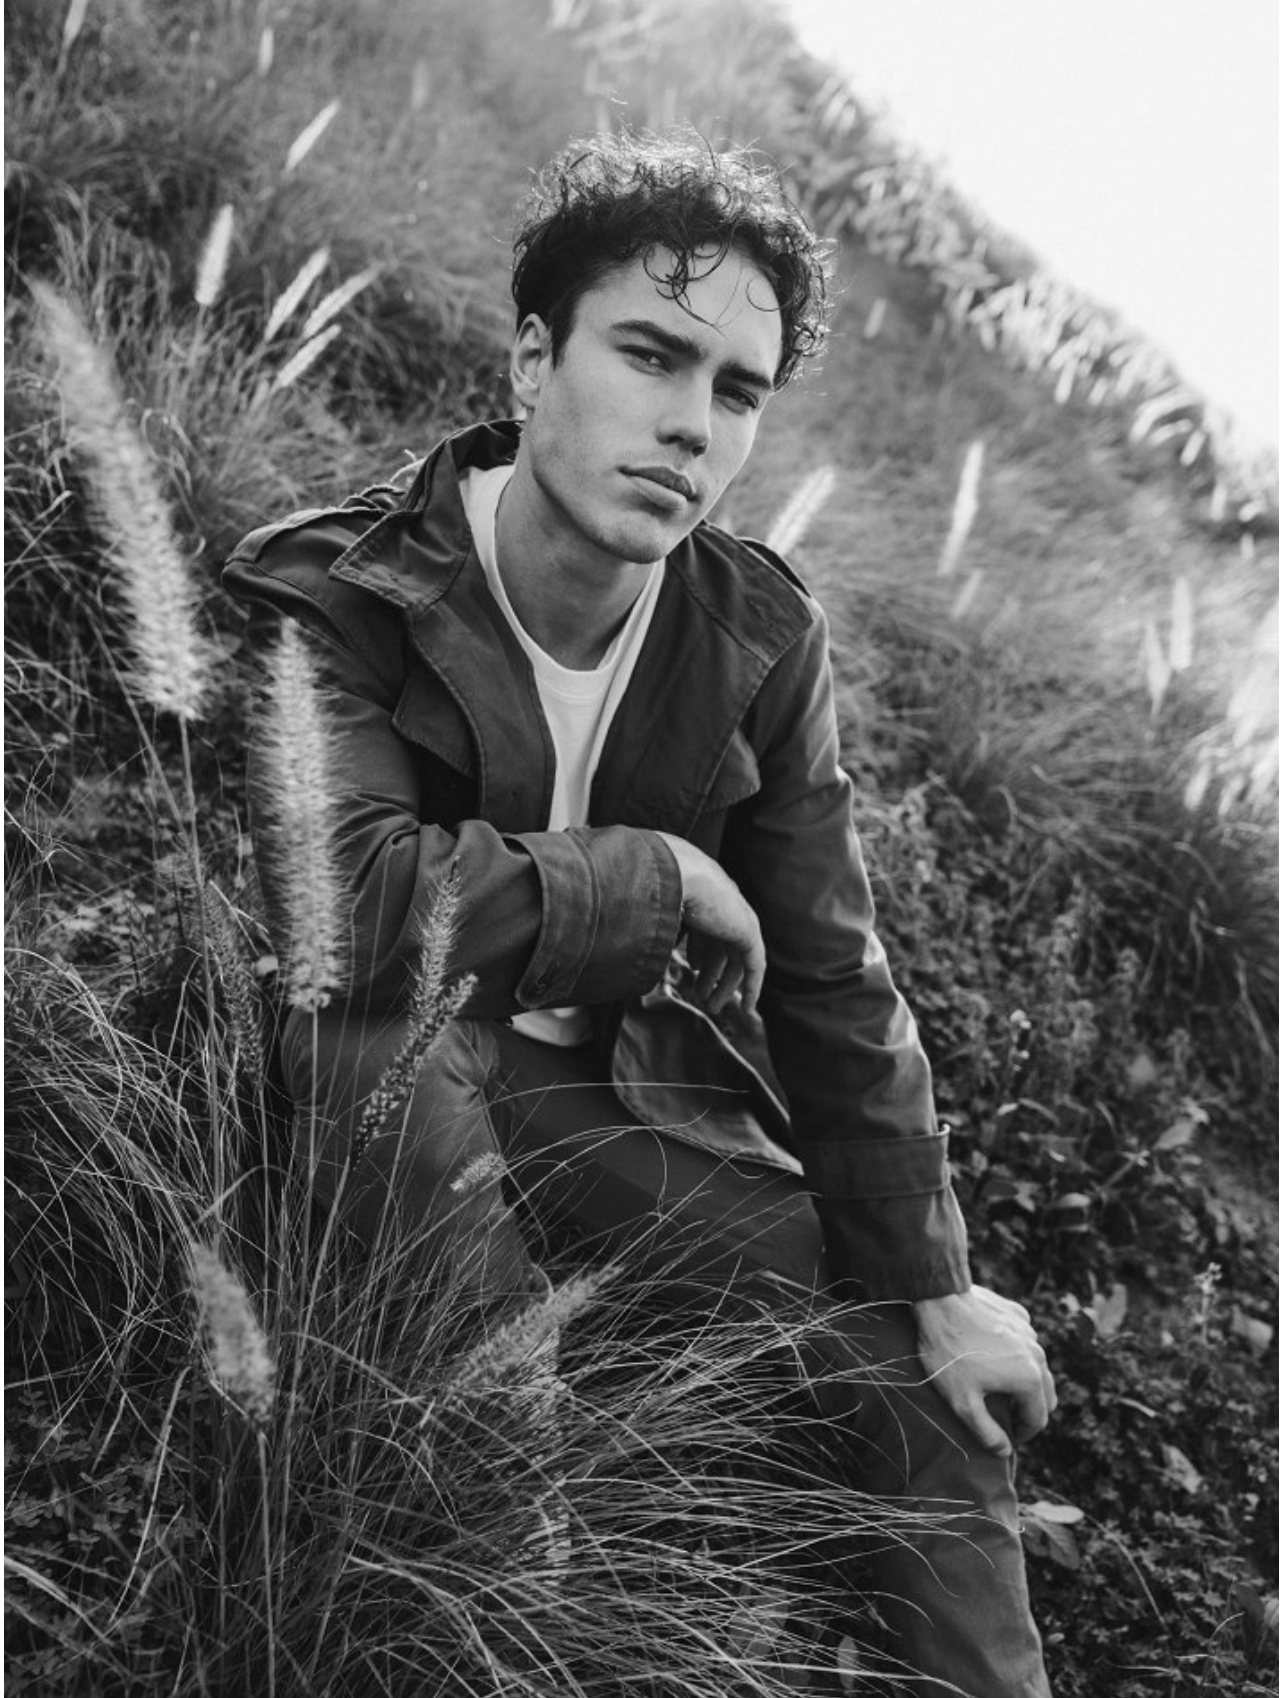

BOSS MODELS

DURBAN

MALAKYTE

Height: 190cm Chest: 94cm Waist: 80cm Shoe: 11 UK Hair: Black Eyes: Green