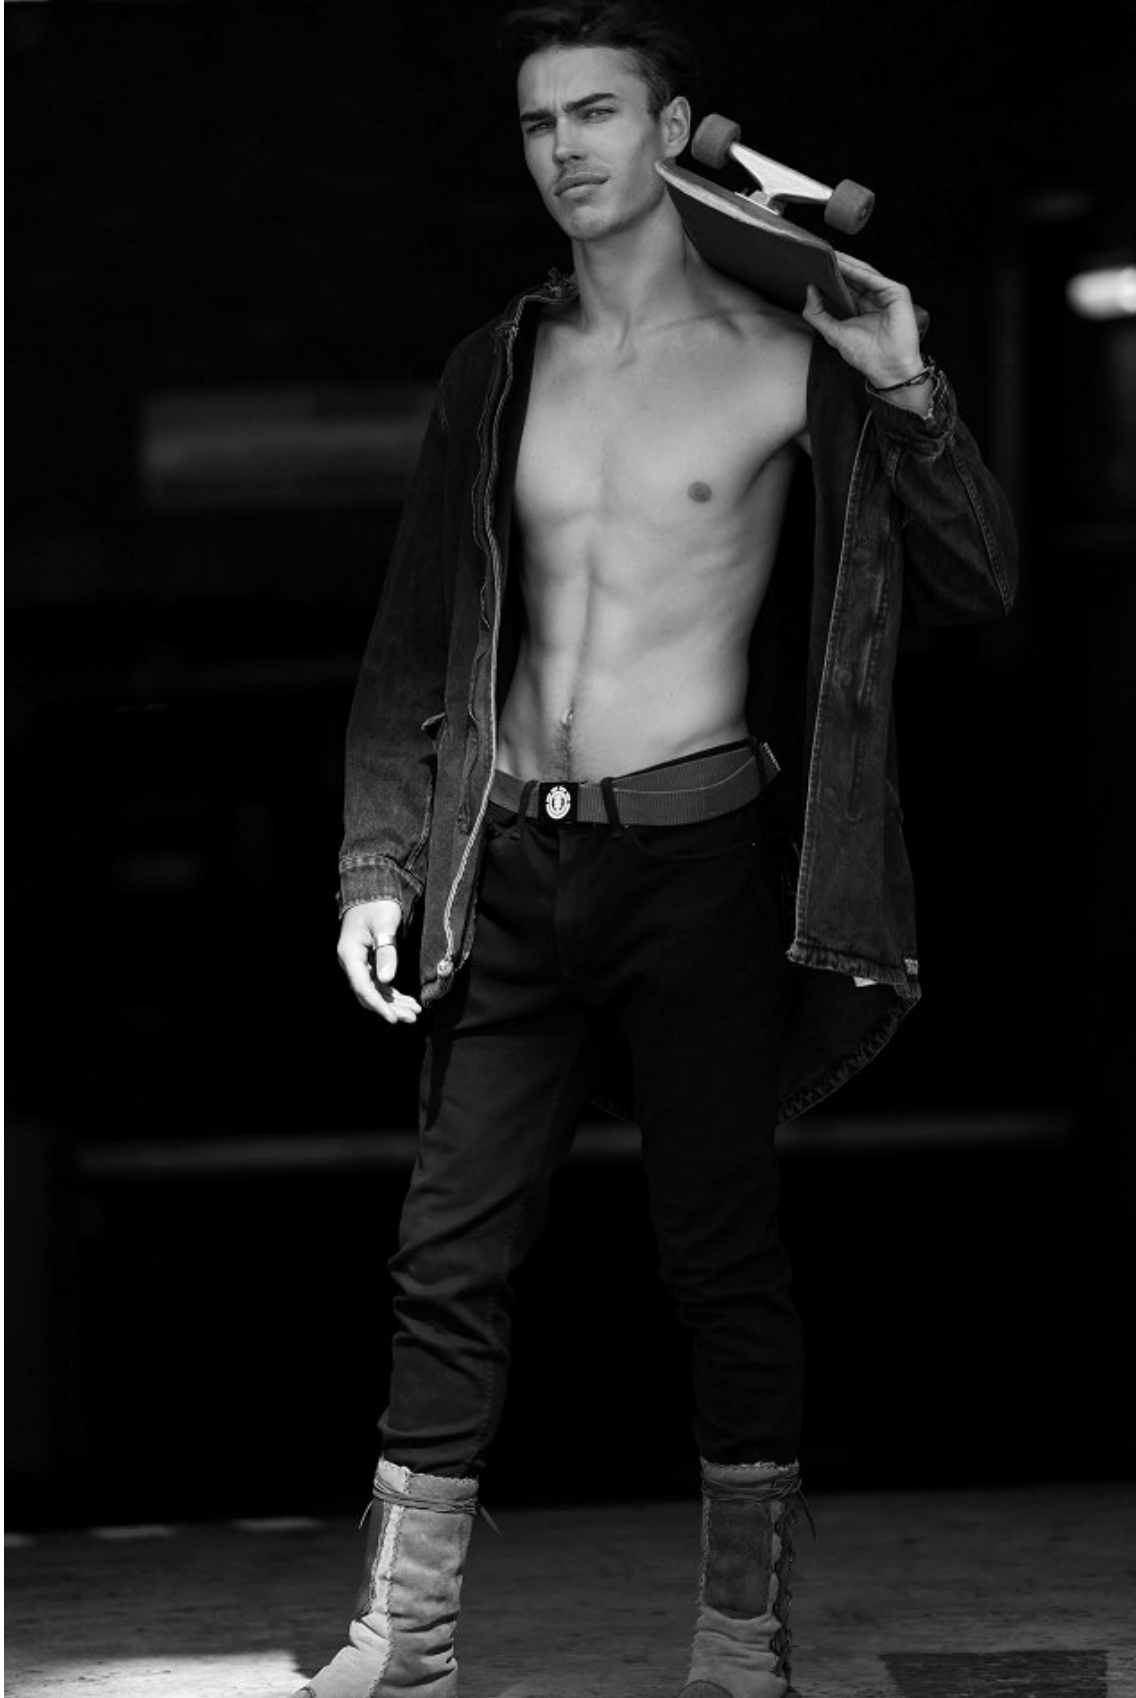

Height: 190cm Chest: 94cm Waist: 80cm Shoe: 11 UK Hair: Black Eyes: Green

BOSS MODELS

DURBAN

MALAKYTE

Height: 190cm Chest: 94cm Waist: 80cm Shoe: 11 UK Hair: Black Eyes: Green

BOSS MODELS

DURBAN

MALAKYTE