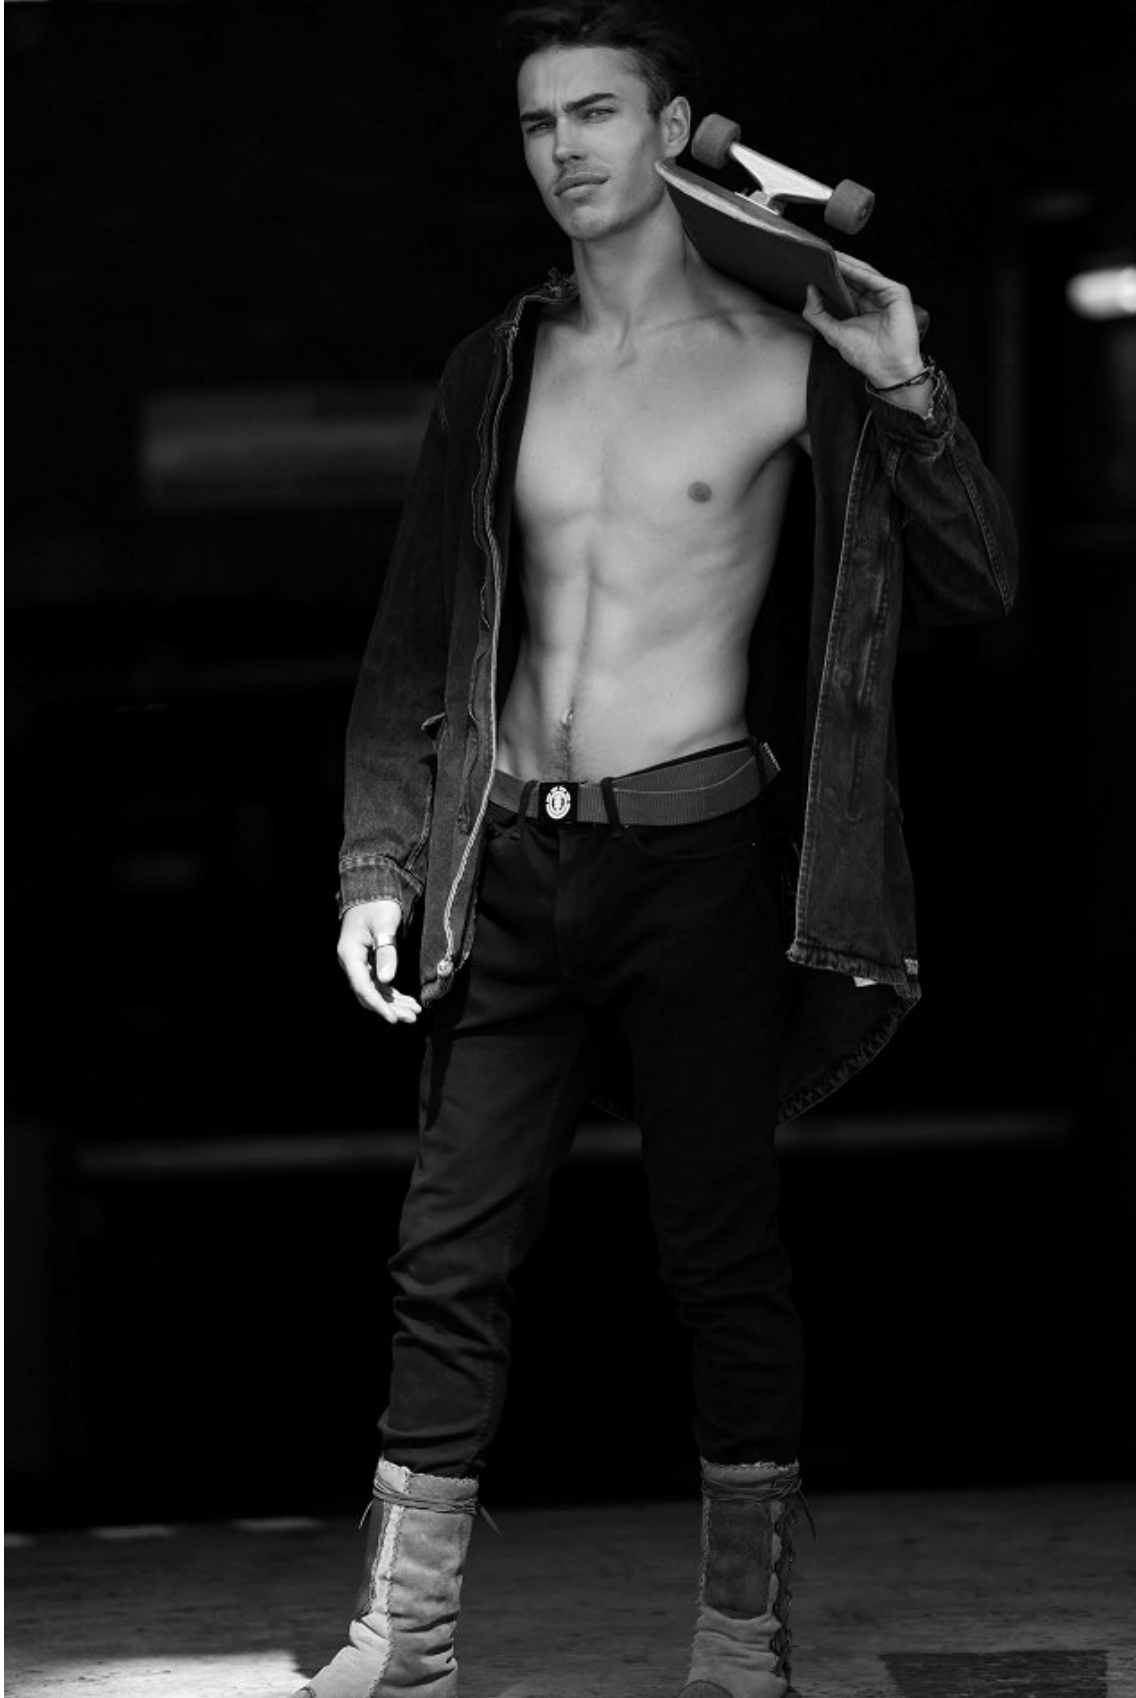

BOSS MODELS

DURBAN

MALAKYTE

Height: 190cm Chest: 94cm Waist: 80cm Shoe: 11 UK Hair: Black Eyes: Green

BOSS MODELS

DURBAN

MALAKYTE

Height: 190cm Chest: 94cm Waist: 80cm Shoe: 11 UK Hair: Black Eyes: Green