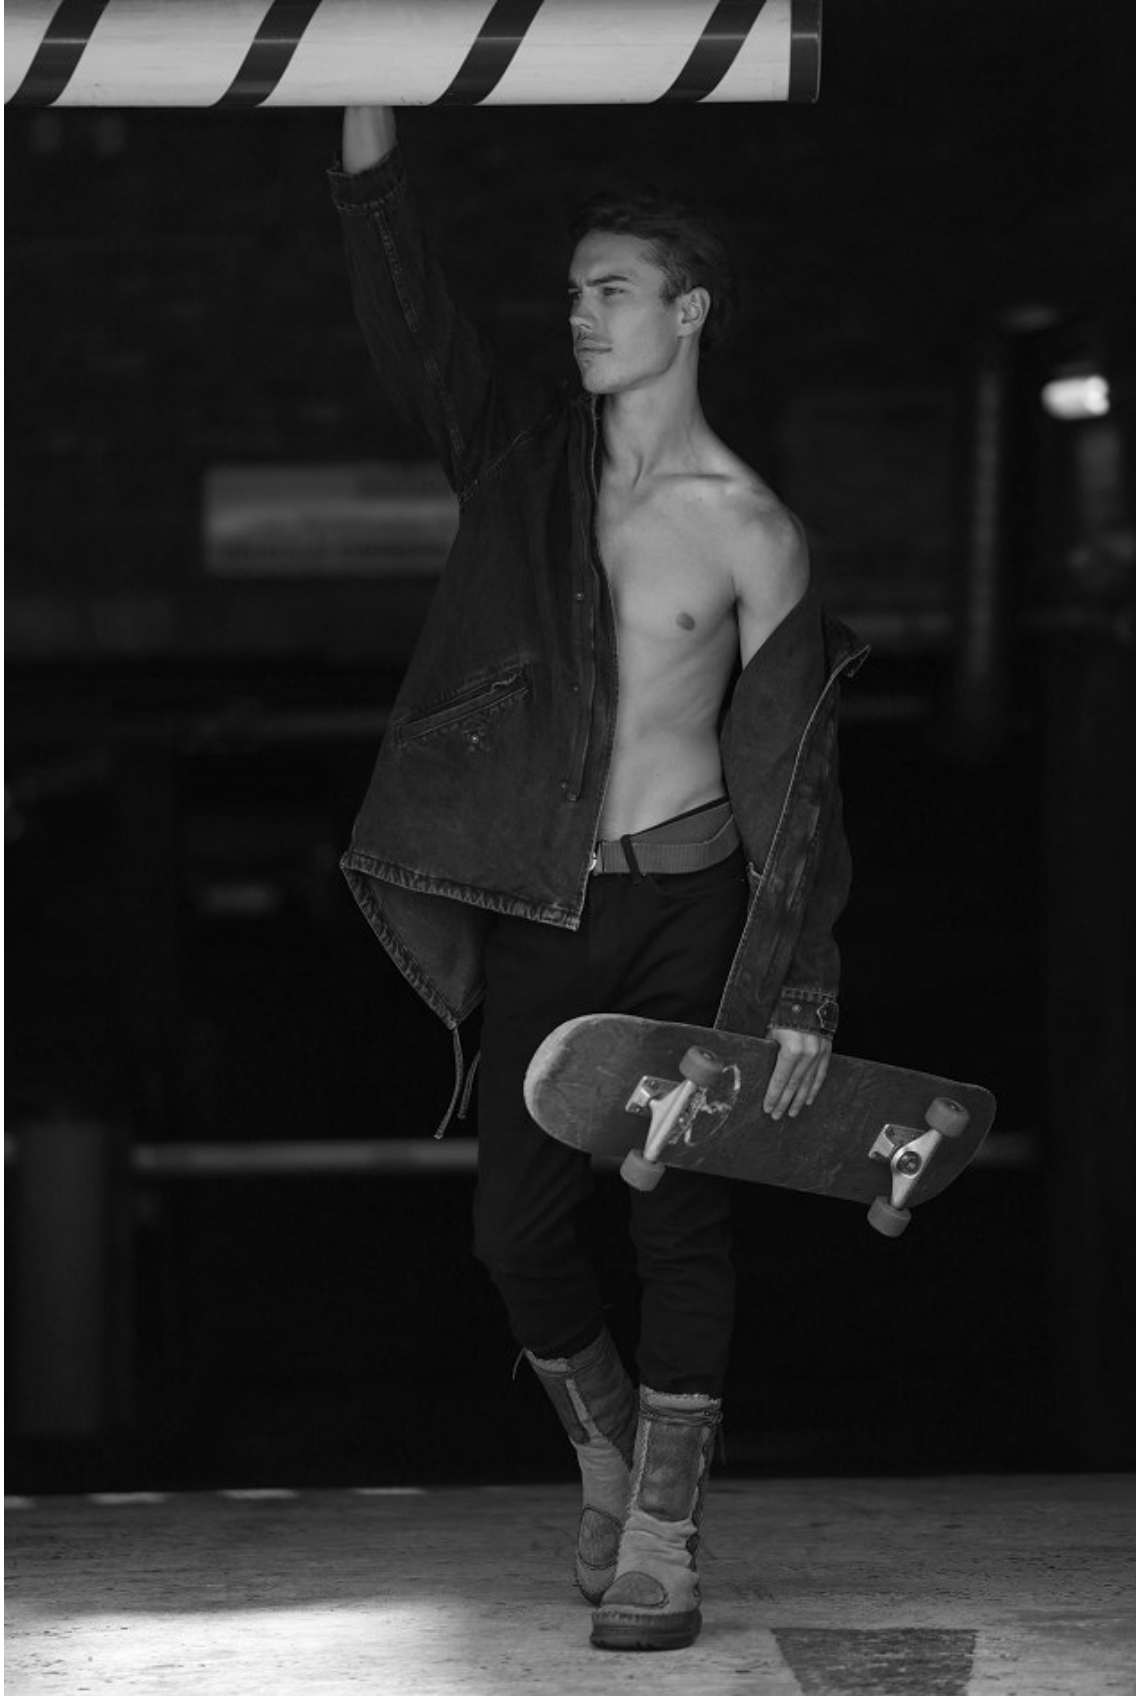

BOSS MODELS

DURBAN

MALAKYTE

Height: 190cm Chest: 94cm Waist: 80cm Shoe: 11 UK Hair: Black Eyes: Green