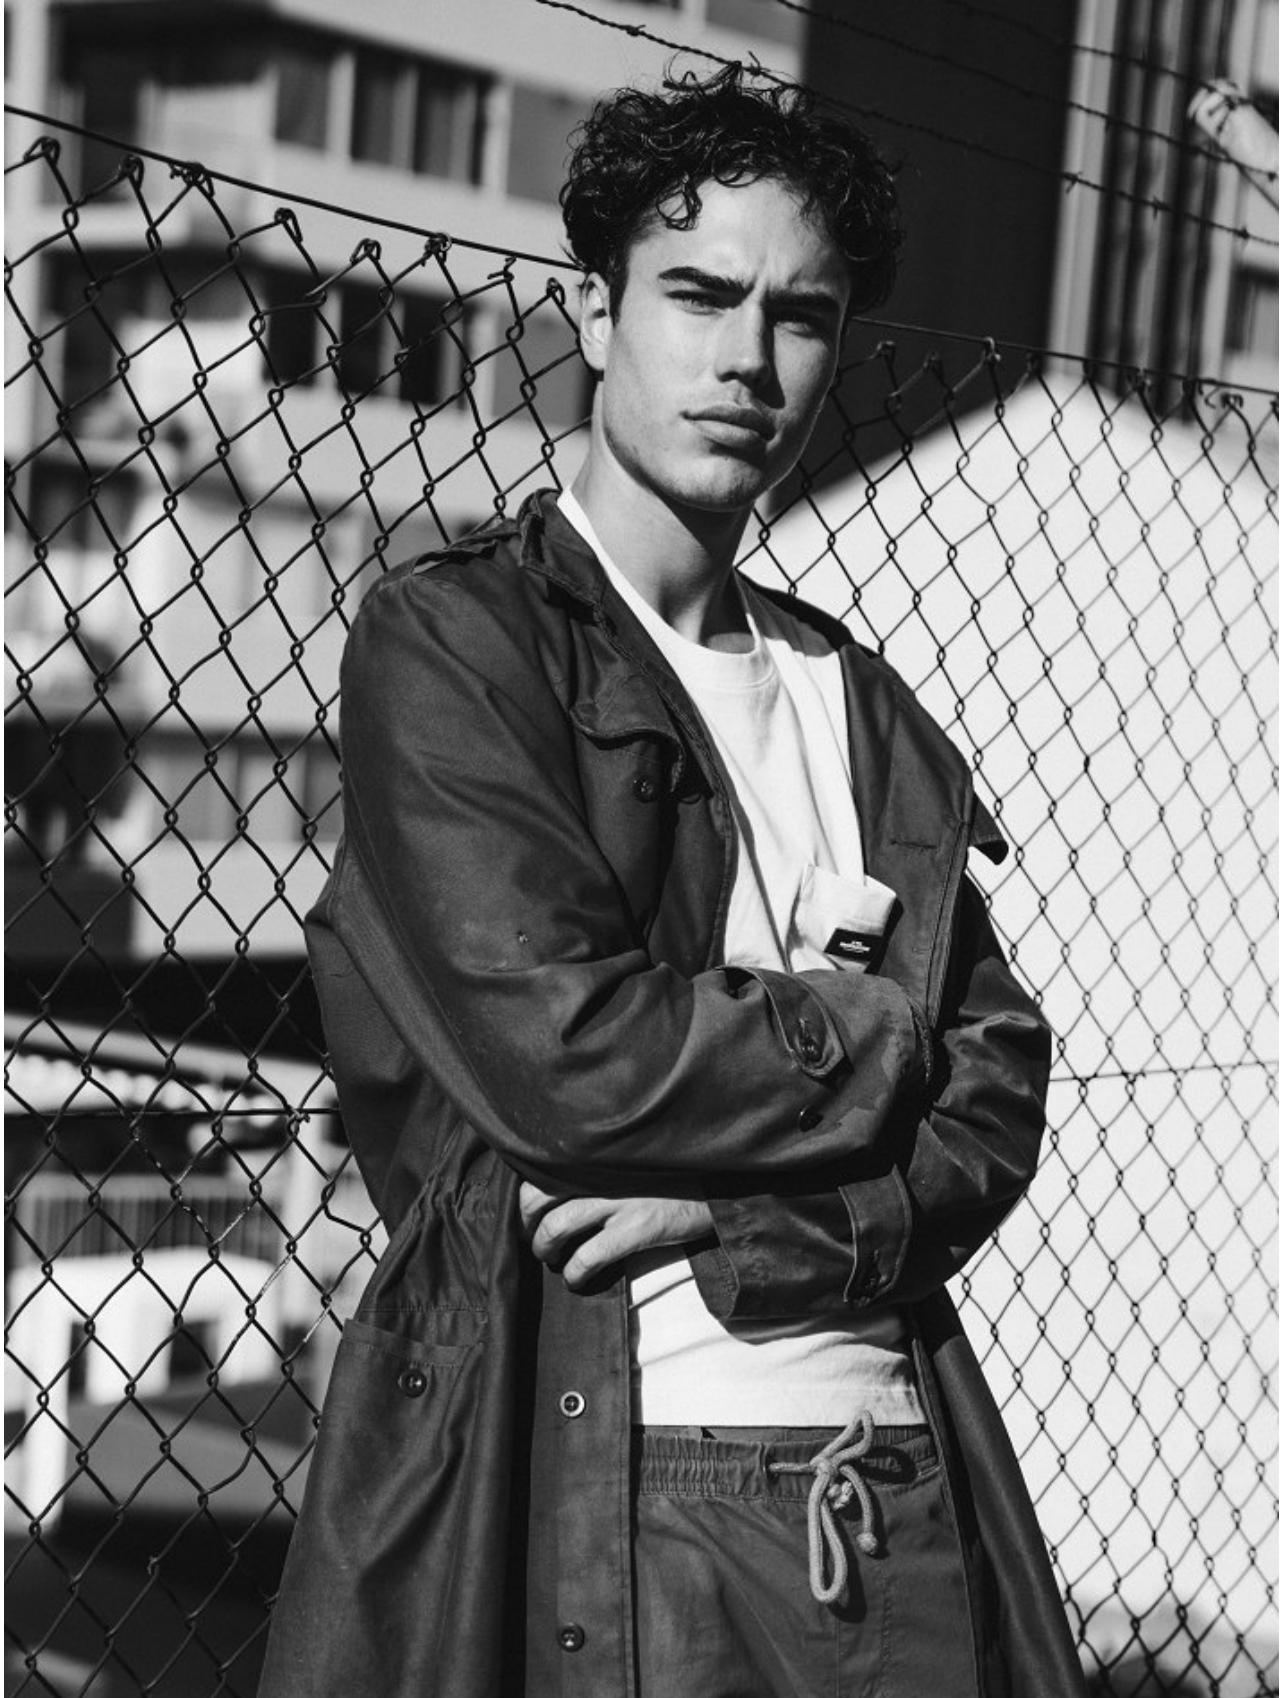

BOSS MODELS

DURBAN

MALAKYTE

Height: 190cm Chest: 94cm Waist: 80cm Shoe: 11 UK Hair: Black Eyes: Green

BOSS MODELS

DURBAN

MALAKYTE

Height: 190cm Chest: 94cm Waist: 80cm Shoe: 11 UK Hair: Black Eyes: Green