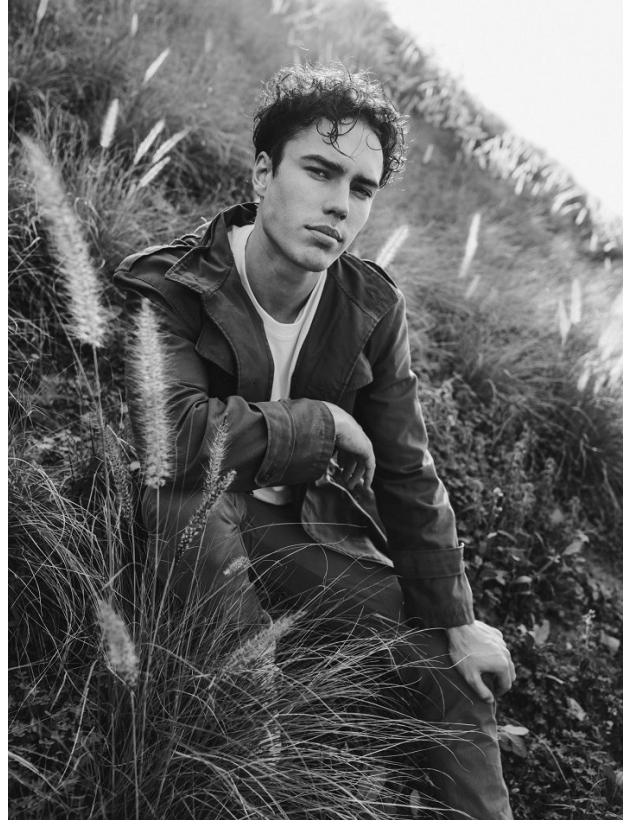

BOSS MODELS

DURBAN

MALAKYTE

Height: 190cm Chest: 94cm Waist: 80cm Shoe: 11 UK Hair: Black Eyes: Green