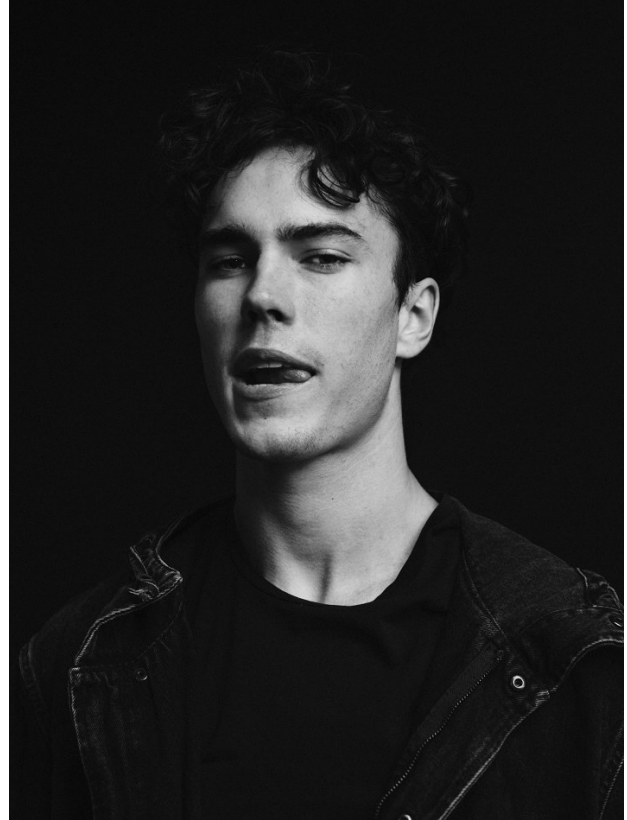

# BOSS MODELS

DURBAN

MALAKYTE

Height: 190cm Chest: 94cm Waist: 80cm Shoe: 11 UK Hair: Black Eyes: Green

# BOSS MODELS

DURBAN