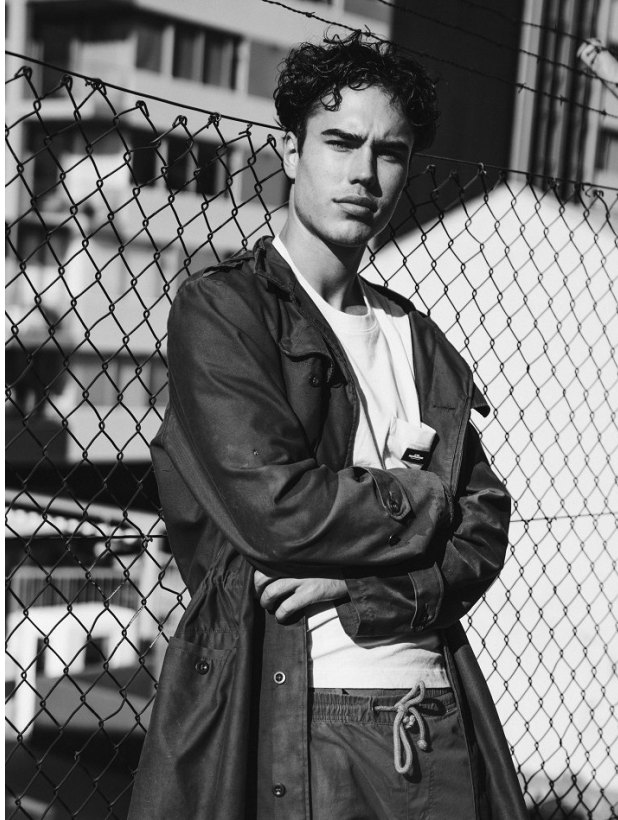

BOSS MODELS

DURBAN

MALAKYTE

Height: 190cm Chest: 94cm Waist: 80cm Shoe: 11 UK Hair: Black Eyes: Green