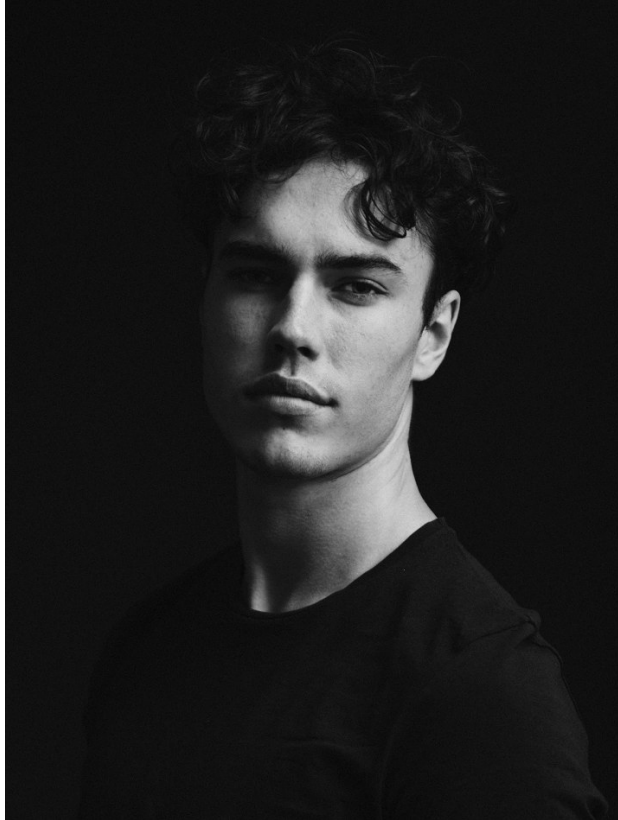

BOSS MODELS

DURBAN

MALAKYTE

Height: 190cm Chest: 94cm Waist: 80cm Shoe: 11 UK Hair: Black Eyes: Green