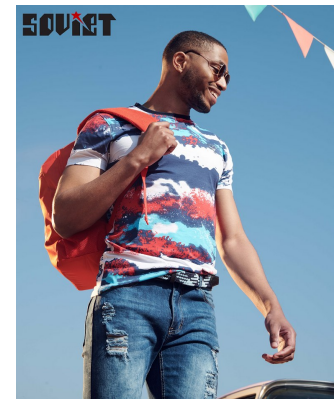

BOSS MODELS

DURBAN

KHOSI KHOMO

Height: 191cm Chest: 100cm Waist: 81cm Suit: XL Shoe: 11 UK Hair: Black Eyes: Brown

BOSS MODELS

DURBAN

KHOSI KHOMO

Height: 191cm Chest: 100cm Waist: 81cm Suit: XL Shoe: 11 UK Hair: Black Eyes: Brown