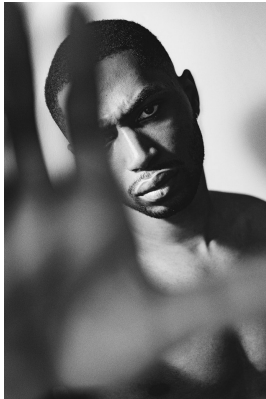

# BOSS MODELS

DURBAN

## KHOSI KHOMO

Height: 191cm Chest: 100cm Waist: 81cm Suit: XL Shoe: 11 UK Hair: Black Eyes: Brown