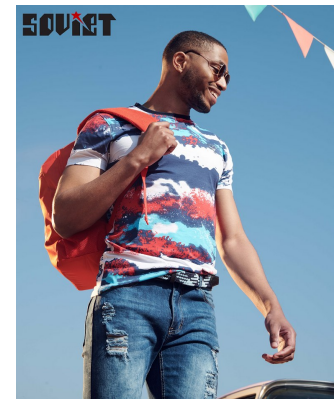

# BOSS MODELS

DURBAN

## KHOSI KHOMO

Height: 191cm Chest: 100cm Waist: 81cm Suit: XL Shoe: 11 UK Hair: Black Eyes: Brown