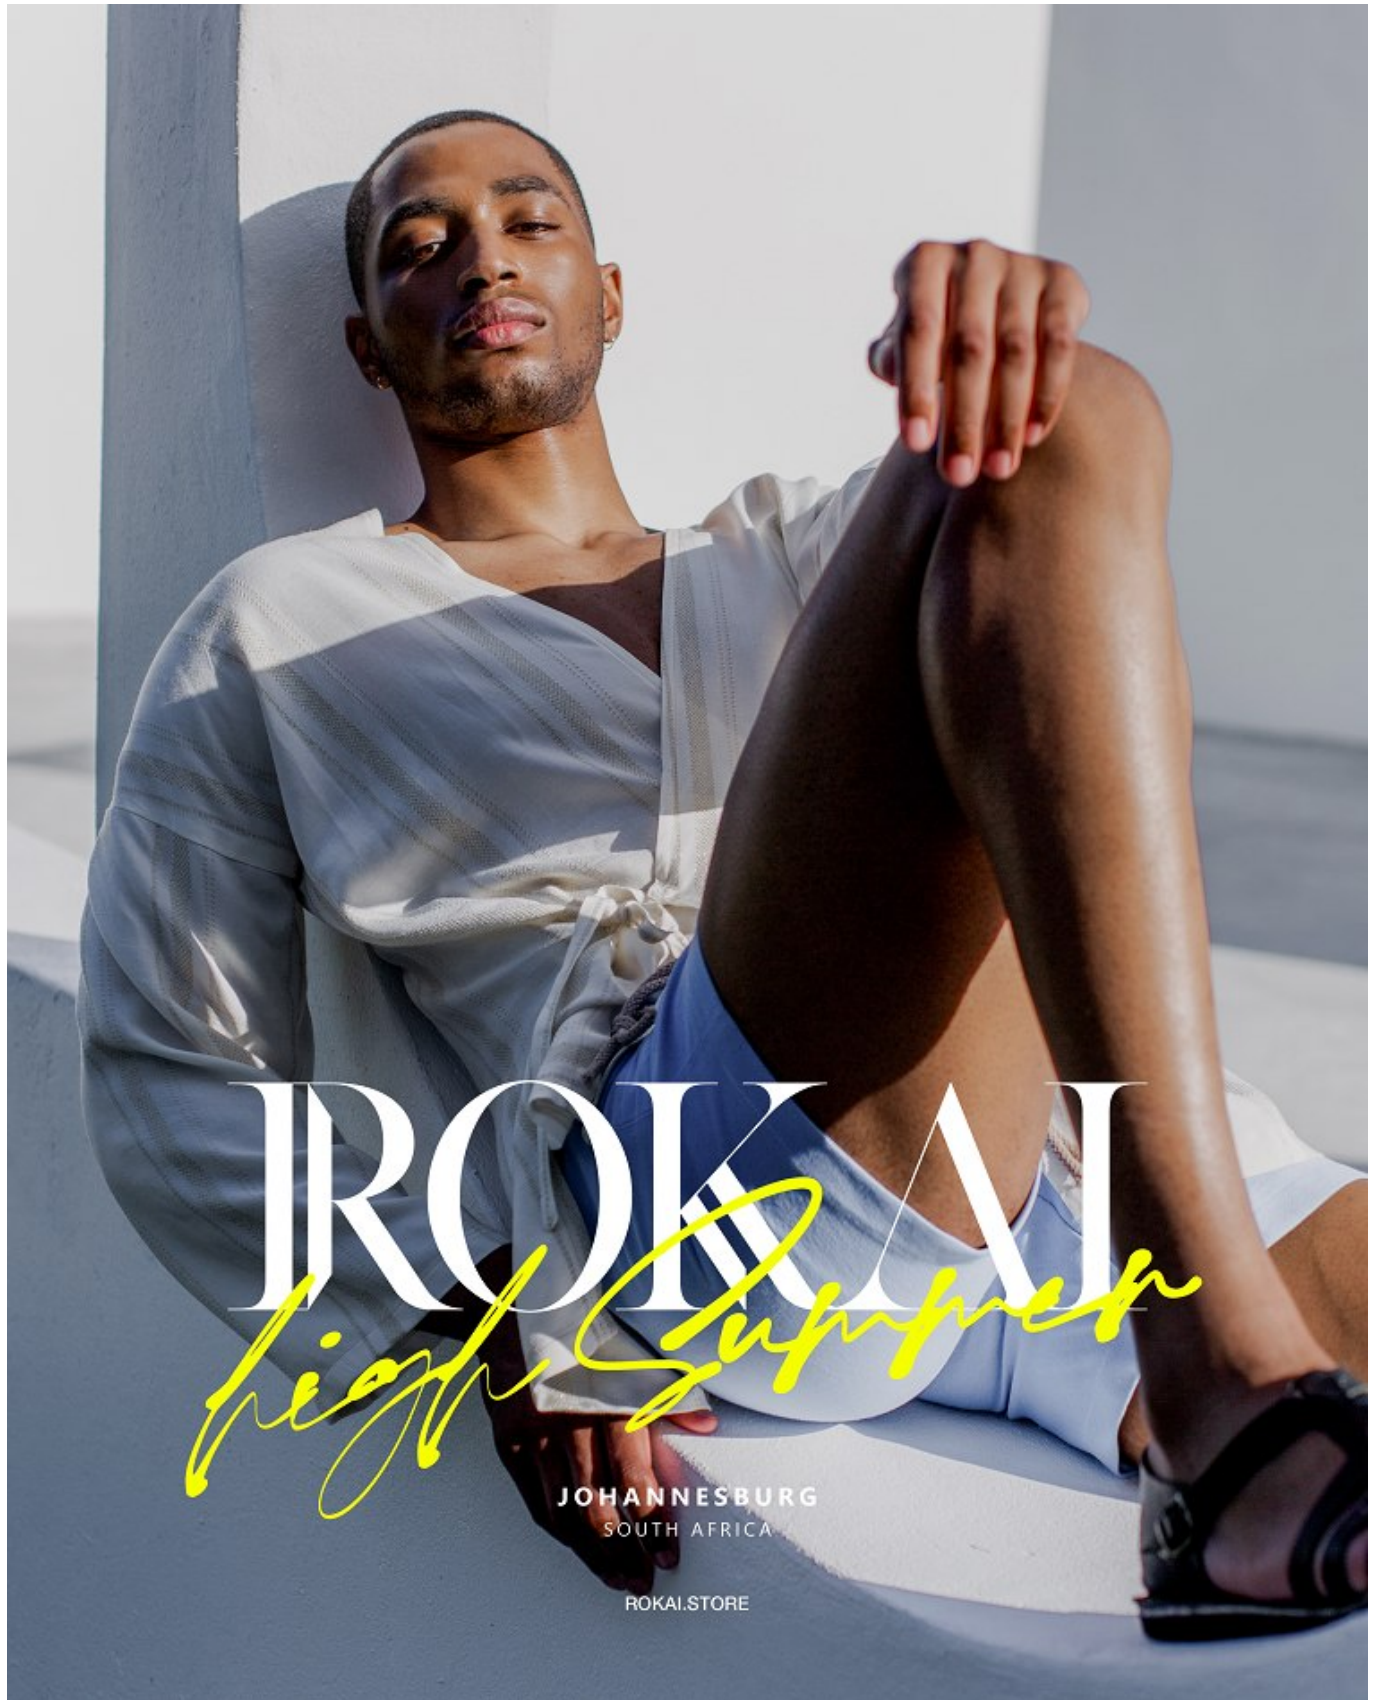

BOSS MODELS

DURBAN

KHOSI KHOMO

Height: 191cm Chest: 100cm Waist: 81cm Suit: XL Shoe: 11 UK Hair: Black Eyes: Brown