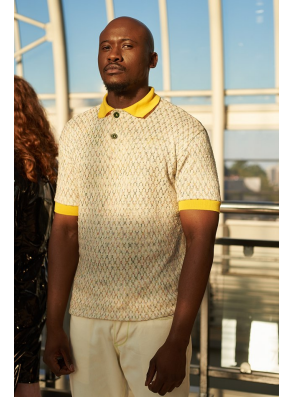

BOSS MODELS

DURBAN

BONGANI MAKAMU

Chest: 94cm Waist: 84cm Shoe: 10 UK Hair: Black Eyes: Black