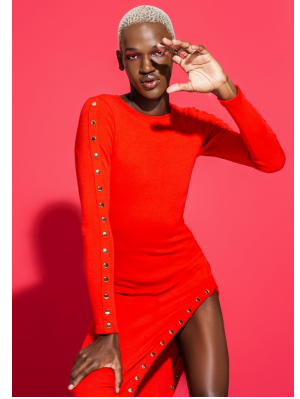

BOSS MODELS

DURBAN

LUTHANDO MNGADI

Height: 185cm Chest: 84cm Waist: 69cm Shoe: 10 UK Hair: Brown Eyes: Black