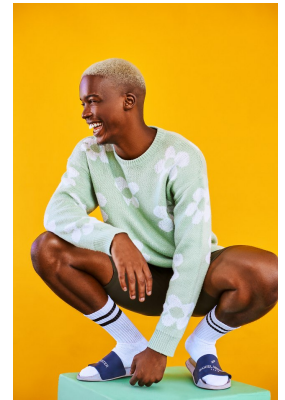

BOSS MODELS

DURBAN

TONY MASHENGETE

Height: 187cm Chest: 92cm Waist: 79cm Suit: R Shoe: 9 UK Hair: Blonde Eyes: Black