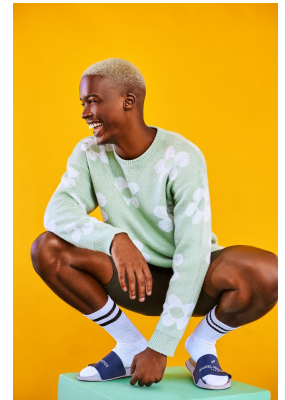

BOSS MODELS

DURBAN

TONY MASHENGETE

Height: 187cm Chest: 90cm Waist: 73cm Suit: R Shoe: 9 UK Hair: Blonde Eyes: Black