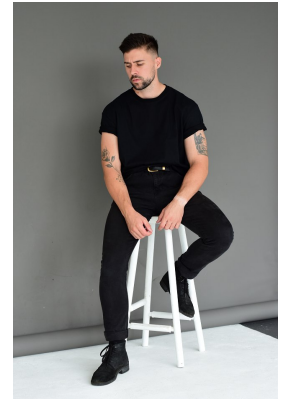

BOSS MODELS

DURBAN

MATT DAVIES

Height: 182cm Chest: 97cm Waist: 82cm Shoe: 10 UK Hair: Dark Brown Eyes: Hazel