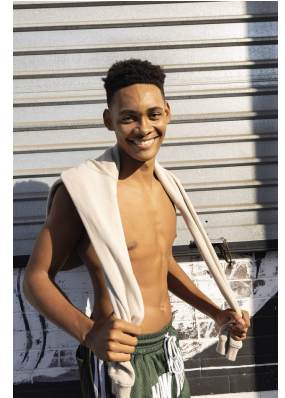

# BOSS MODELS

DURBAN

## CHAD HARGREAVES

Height: 190cm Chest: 92cm Waist: 79cm Shoe: 10.5 UK Hair: Dark Brown Eyes: Brown