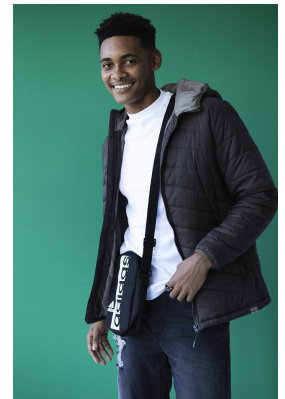

BOSS MODELS

DURBAN

CHAD HARGREAVES

Height: 190cm Chest: 92cm Waist: 79cm Shoe: 10.5 UK Hair: Dark Brown Eyes: Brown

BOSS MODELS

DURBAN

CHAD HARGREAVES

Height: 190cm Chest: 92cm Waist: 79cm Shoe: 10.5 UK Hair: Dark Brown Eyes: Brown