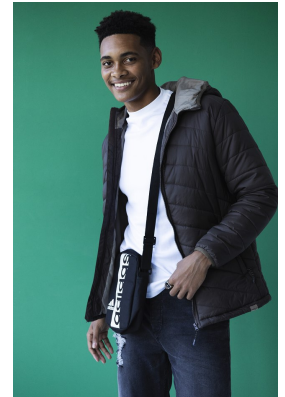

# BOSS MODELS

DURBAN

## CHAD HARGREAVES

Height: 190cm Chest: 92cm Waist: 79cm Shoe: 10.5 UK Hair: Dark Brown Eyes: Brown