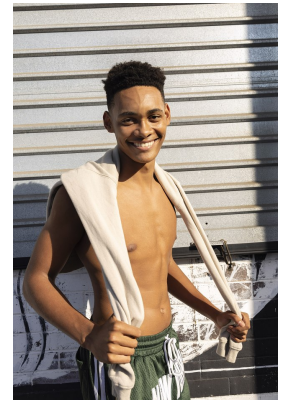

BOSS MODELS

DURBAN

CHAD HARGREAVES

Height: 190cm Chest: 92cm Waist: 79cm Shoe: 10.5 UK Hair: Dark Brown Eyes: Brown

BOSS MODELS

DURBAN

CHAD HARGREAVES

Height: 190cm Chest: 92cm Waist: 79cm Shoe: 10.5 UK Hair: Dark Brown Eyes: Brown