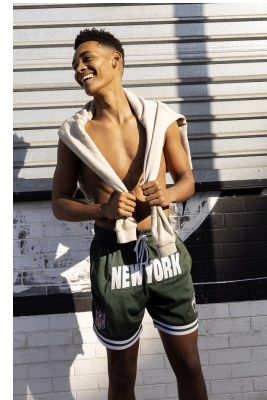

BOSS MODELS

DURBAN

CHAD HARGREAVES

Height: 190cm Chest: 92cm Waist: 79cm Shoe: 10.5 UK Hair: Dark Brown Eyes: Brown

BOSS MODELS

DURBAN

CHAD HARGREAVES

Height: 190cm Chest: 92cm Waist: 79cm Shoe: 10.5 UK Hair: Dark Brown Eyes: Brown