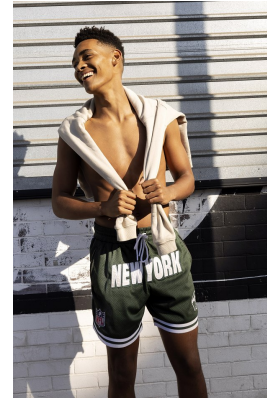

# BOSS MODELS

DURBAN

## CHAD HARGREAVES

Height: 190cm Chest: 92cm Waist: 79cm Shoe: 10.5 UK Hair: Dark Brown Eyes: Brown