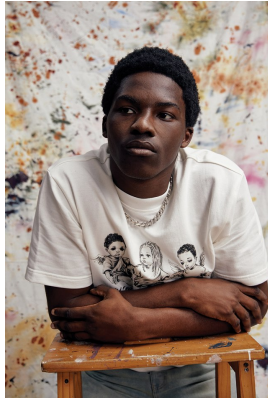

# BOSS MODELS

DURBAN

WILSON ARINZE

Height: 189cm Chest: 100cm Waist: 86cm Suit: 33 L Shoe: 11 UK Hair: Black Eyes: Brown

# BOSS MODELS

DURBAN

Image: Wilson Arinze represented by Boss Models Durban

## WILSON ARINZE

Height: 189cm Chest: 100cm Waist: 86cm Suit: 33 L Shoe: 11 UK Hair: Black Eyes: Brown