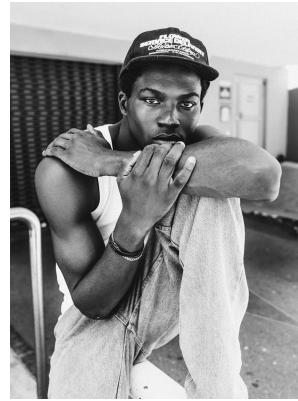

# BOSS MODELS

DURBAN

WILSON ARINZE

Height: 189cm Chest: 100cm Waist: 85cm Suit: 33 L Shoe: 11 UK Hair: Black Eyes: Brown

# BOSS MODELS

DURBAN

Image: Wilson Arinze represented by Boss Models Durban

## WILSON ARINZE

Height: 189cm Chest: 100cm Waist: 85cm Suit: 33 L Shoe: 11 UK Hair: Black Eyes: Brown