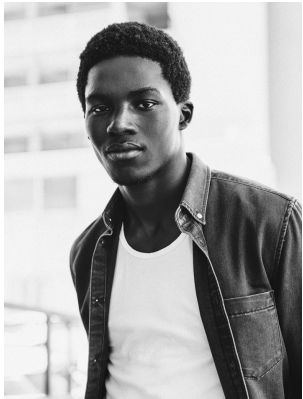

# BOSS MODELS

DURBAN

WILSON ARINZE

Height: 189cm Chest: 100cm Waist: 86cm Suit: 33 L Shoe: 11 UK Hair: Black Eyes: Brown

# BOSS MODELS

DURBAN

Image: Wilson Arinze represented by Boss Models Durban

## WILSON ARINZE

Height: 189cm Chest: 100cm Waist: 86cm Suit: 33 L Shoe: 11 UK Hair: Black Eyes: Brown