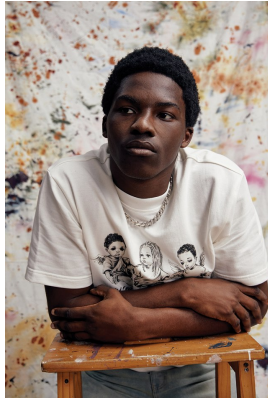

# BOSS MODELS

DURBAN

WILSON ARINZE

Height: 189cm Chest: 100cm Waist: 85cm Suit: 33 L Shoe: 11 UK Hair: Black Eyes: Brown

# BOSS MODELS

DURBAN

Image: Wilson Arinze represented by Boss Models Durban

## WILSON ARINZE

Height: 189cm Chest: 100cm Waist: 85cm Suit: 33 L Shoe: 11 UK Hair: Black Eyes: Brown