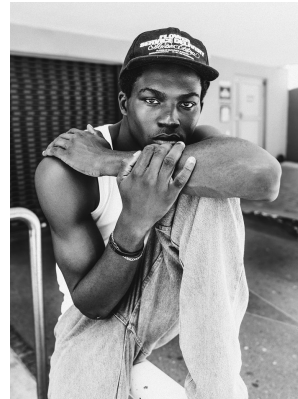

# BOSS MODELS

DURBAN

WILSON ARINZE

Height: 189cm Chest: 100cm Waist: 86cm Suit: 33 L Shoe: 11 UK Hair: Black Eyes: Brown

# BOSS MODELS

DURBAN

Image: Wilson Arinze represented by Boss Models Durban

## WILSON ARINZE

Height: 189cm Chest: 100cm Waist: 86cm Suit: 33 L Shoe: 11 UK Hair: Black Eyes: Brown