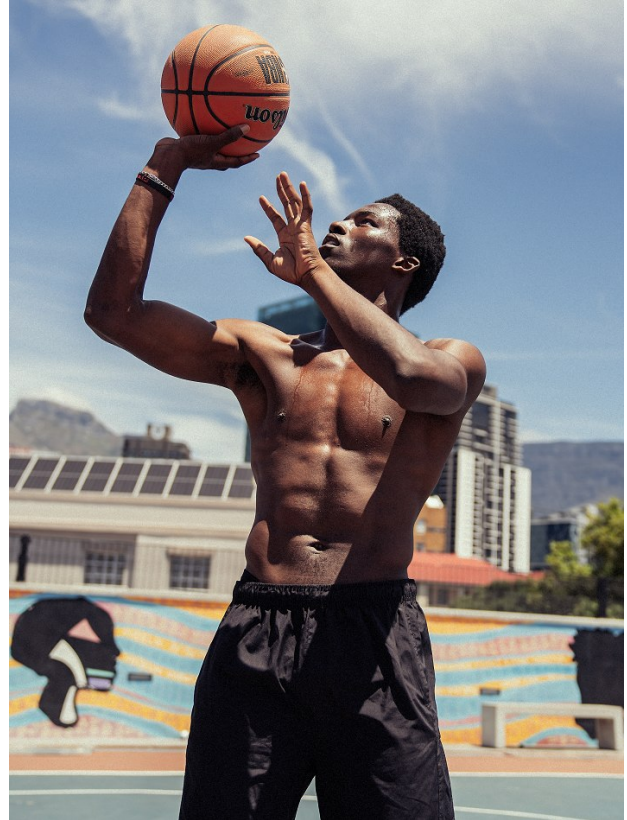

# BOSS MODELS

DURBAN

WILSON ARINZE

Height: 189cm Chest: 100cm Waist: 86cm Suit: 33 L Shoe: 11 UK Hair: Black Eyes: Brown