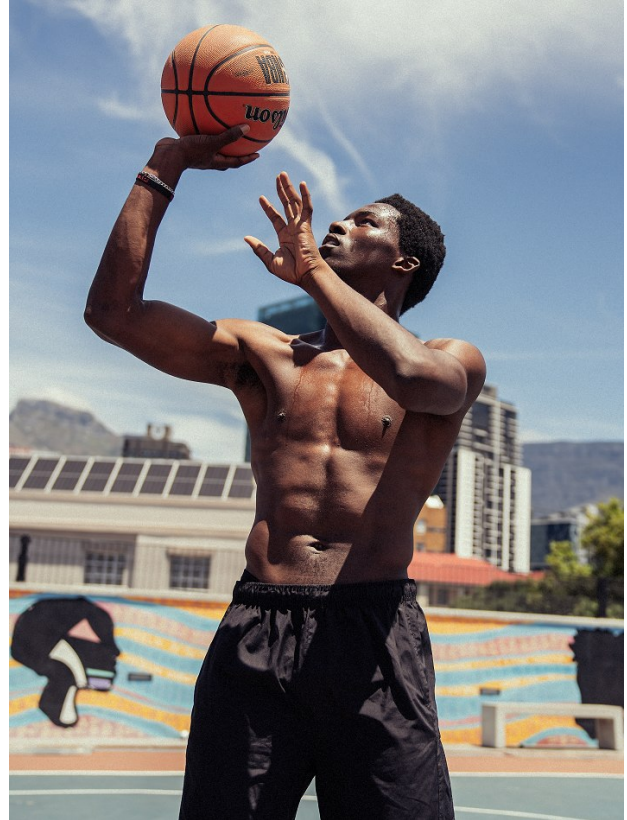

BOSS MODELS

DURBAN

WILSON ARINZE

Height: 189cm Chest: 100cm Waist: 86cm Suit: 33 L Shoe: 11 UK Hair: Black Eyes: Brown

BOSS MODELS

DURBAN

WILSON ARINZE

Height: 189cm Chest: 100cm Waist: 86cm Suit: 33 L Shoe: 11 UK Hair: Black Eyes: Brown

BOSS MODELS

DURBAN

Image: Wilson Arinze represented by Boss Models Durban

WILSON ARINZE

Height: 189cm Chest: 100cm Waist: 86cm Suit: 33 L Shoe: 11 UK Hair: Black Eyes: Brown

BOSS MODELS

DURBAN

WILSON ARINZE