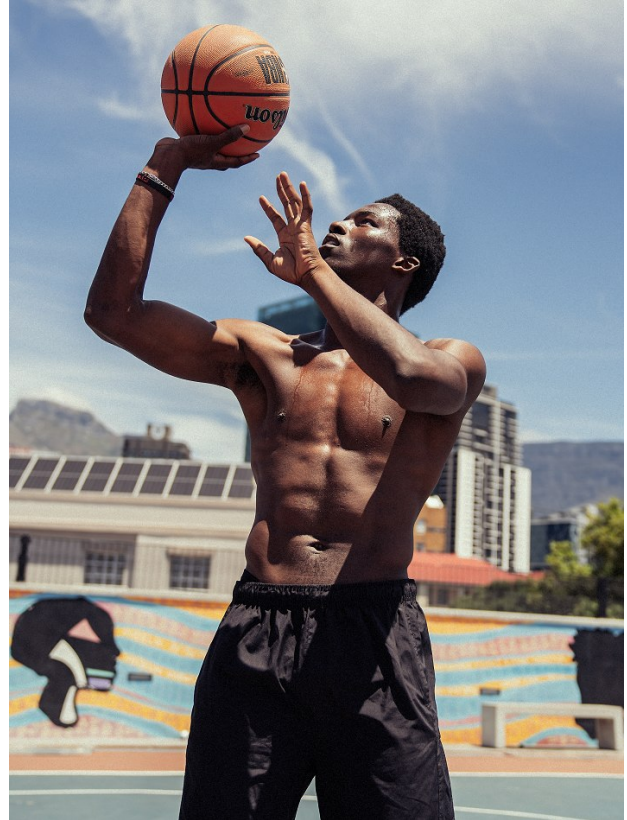

BOSS MODELS

DURBAN

WILSON ARINZE

Height: 189cm Chest: 100cm Waist: 85cm Suit: 33 L Shoe: 11 UK Hair: Black Eyes: Brown

BOSS MODELS

DURBAN

WILSON ARINZE

Height: 189cm Chest: 100cm Waist: 85cm Suit: 33 L Shoe: 11 UK Hair: Black Eyes: Brown

BOSS MODELS

DURBAN

Image: Wilson Arinze represented by Boss Models Durban

WILSON ARINZE

Height: 189cm Chest: 100cm Waist: 85cm Suit: 33 L Shoe: 11 UK Hair: Black Eyes: Brown

BOSS MODELS

DURBAN

WILSON ARINZE