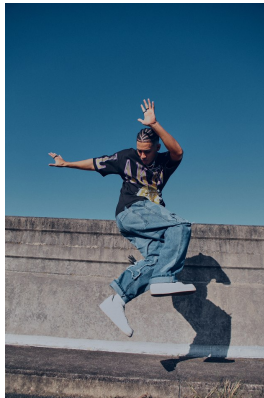

BOSS MODELS

DURBAN

JOSHUA MARCH

Height: 174cm Chest: 93cm Waist: 84cm Shoe: 9 UK Hair: Dark Brown Eyes: Hazel

BOSS MODELS

DURBAN

JOSHUA MARCH

Height: 174cm Chest: 93cm Waist: 84cm Shoe: 9 UK Hair: Dark Brown Eyes: Hazel