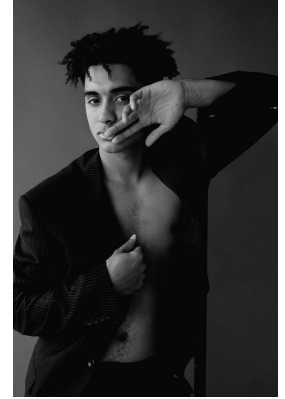

BOSS MODELS

DURBAN

JOSHUA MARCH

Height: 174cm Chest: 93cm Waist: 84cm Shoe: 9 UK Hair: Dark Brown Eyes: Hazel

BOSS MODELS

DURBAN

JOSHUA MARCH

Height: 174cm Chest: 93cm Waist: 84cm Shoe: 9 UK Hair: Dark Brown Eyes: Hazel