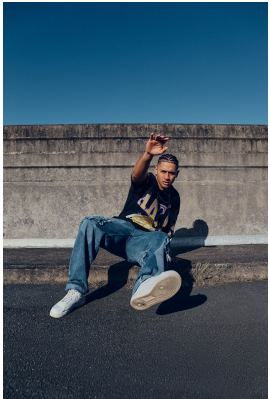

BOSS MODELS

DURBAN

JOSHUA MARCH

Height: 174cm Chest: 93cm Waist: 84cm Shoe: 9 UK Hair: Dark Brown Eyes: Hazel

BOSS MODELS

DURBAN

JOSHUA MARCH

Height: 174cm Chest: 93cm Waist: 84cm Shoe: 9 UK Hair: Dark Brown Eyes: Hazel