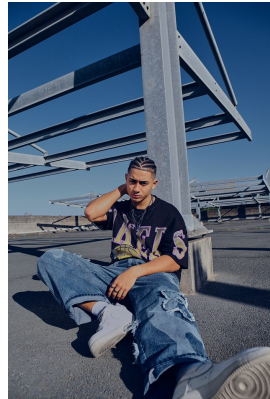

BOSS MODELS

DURBAN

JOSHUA MARCH

Height: 174cm Chest: 93cm Waist: 84cm Shoe: 9 UK Hair: Dark Brown Eyes: Hazel

BOSS MODELS

DURBAN

JOSHUA MARCH

Height: 174cm Chest: 93cm Waist: 84cm Shoe: 9 UK Hair: Dark Brown Eyes: Hazel