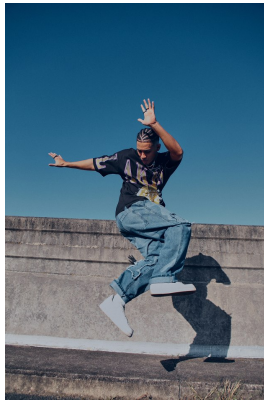

BOSS MODELS

DURBAN

JOSHUA MARCH

Height: 174cm Chest: 93cm Waist: 84cm Shoe: 9 UK Hair: Dark Brown Eyes: Hazel

BOSS MODELS

DURBAN

JOSHUA MARCH

Height: 174cm Chest: 93cm Waist: 84cm Shoe: 9 UK Hair: Dark Brown Eyes: Hazel