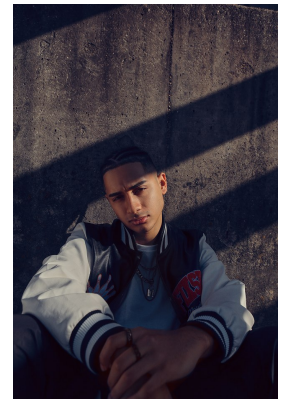

BOSS MODELS

DURBAN

JOSHUA MARCH

Height: 174cm Chest: 93cm Waist: 84cm Shoe: 9 UK Hair: Dark Brown Eyes: Hazel

BOSS MODELS

DURBAN

JOSHUA MARCH

Height: 174cm Chest: 93cm Waist: 84cm Shoe: 9 UK Hair: Dark Brown Eyes: Hazel