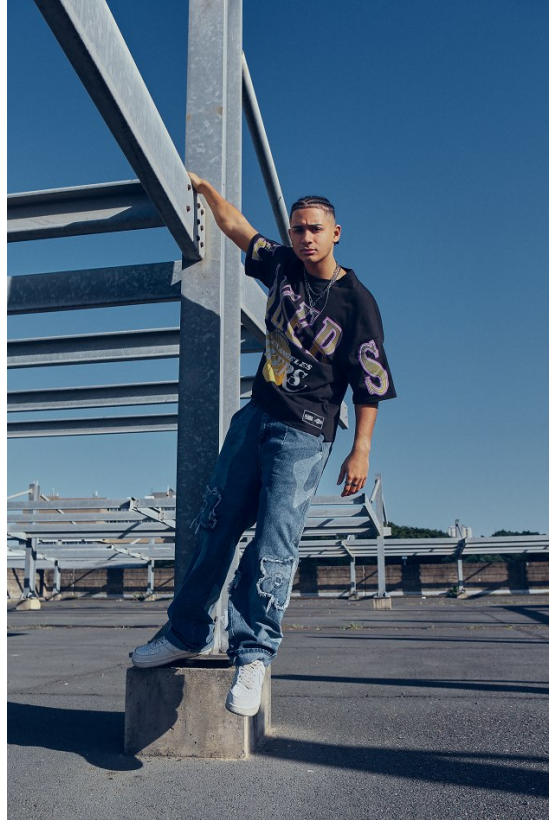

# BOSS MODELS

DURBAN

**JOSHUA MARCH**

Height: 174cm Chest: 93cm Waist: 84cm Shoe: 9 UK Hair: Dark Brown Eyes: Hazel

# BOSS MODELS

DURBAN

JOSHUA MARCH

Height: 174cm Chest: 93cm Waist: 84cm Shoe: 9 UK Hair: Dark Brown Eyes: Hazel