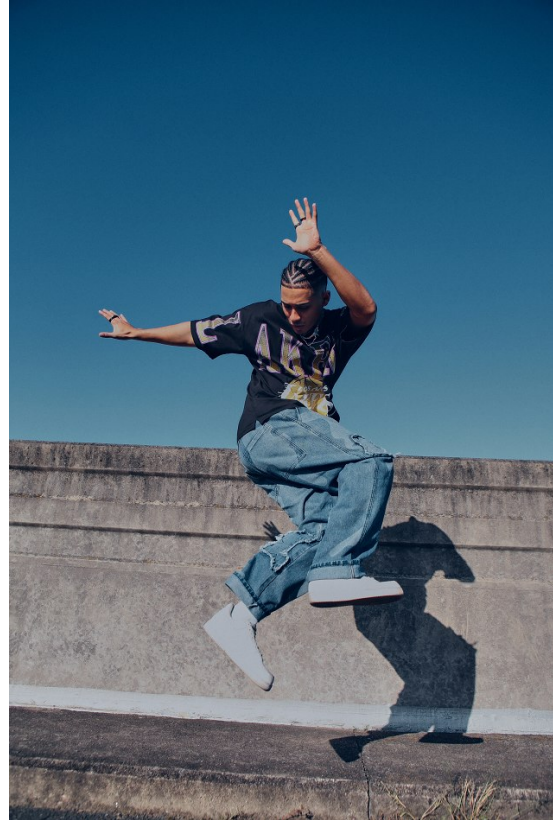

# BOSS MODELS

DURBAN

JOSHUA MARCH

Height: 174cm Chest: 93cm Waist: 84cm Shoe: 9 UK Hair: Dark Brown Eyes: Hazel